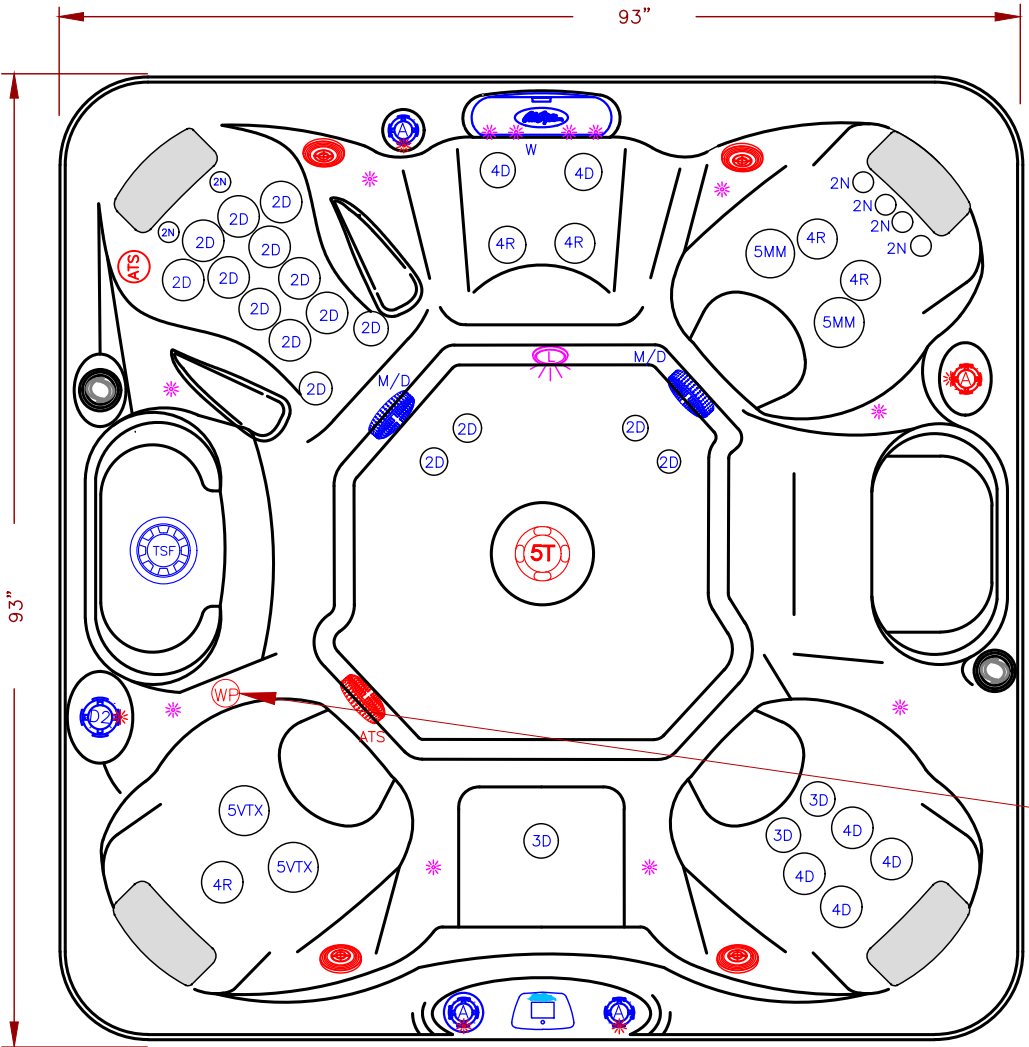

LINE	ESCAPE
MODEL	CANCUN
NUM	EC-840B

WHIRLPOOL JET
CANNOT BE COMBINED
WITH TORNADO JET

40 JETS LEGEND

QTY.	SYMB.	DESCRIPTION	PART#
6	2N	200 VELOCITY NECK 100%	PLUCS2441031S-CBL
16	2D	200 VELOCITY DIRECTIONAL	PLUCS2441001S-CBL
3	3D	300 VELOCITY DIRECTIONAL	PLUCS2442001SS-CBL
6	4D	400 VELOCITY DIRECTIONAL	PLUCS2443001SS-CBL
5	4R	400 VELOCITY ROTO	PLUCS2443021SS-CBL
2	5VTX	500 VELOCITY VTX	PLUCS2444011S-CBL
2	5MM	500 VELOCITY MASSAGE-14	PLUCS2444051S-CBL
1	D2	VELOCITY 2" WATER DIVERTER VALVE	PLU25058-202-400
3	A	VELOCITY AIR CONTROL VALVE	PLU25059-202-400
1	W	LED WATERFALL	
1	L	PERIMETER LED LIGHTING	
1	F	50 SQ. FT. TELEWEIR FILTER	
2	M/D	MAIN DRAIN	
4	P	Y-PILLOWS	
1	CONTROL	CAL SPAS TOUCH 1	
1	OZ	PURE SILK™ OZONATOR WITH MAZZIE INJECTOR AND MIXING CHAMBER	
1	T	DOME JET WITH VALVE (1 JET)	

OPTIONS

SYMB.	DESCRIPTION	OPT#
ATS	EXCLUSIVE ADJUSTABLE THERAPY SYSTEM™ PLUS (ATS PLUS)	OPT21-109
	24/7 FILTRATION SYSTEM	OPT21-112C
	TWIN PURE SILK™ SYSTEM DUAL OZONATORS WITH MAZZIE INJECTORS AND MIXING CHAMBERS	OPT21-102D
	FREEDOM™ SOUND SYSTEM BLUETOOTH, POWERED SUBWOOFER AND 4X SPEAKERS	OPT21-FS43
-	THERMO-GUARD FULL FOAM	OPT21-900

SPECIFICATIONS
 DIMENSIONS (IN) 93"x93"x40-1/2"
 DIMENSIONS (CM) 236x236x100
 WATER CAP. 450 GAL [1703 L]
 APP. WEIGHT 900 LBS [408 Kg]

TITLE
 2021 SPA LINE
 ESCAPE SPAS
 EC-840B

DWG NO. _____ DWG BY M ORTEGA