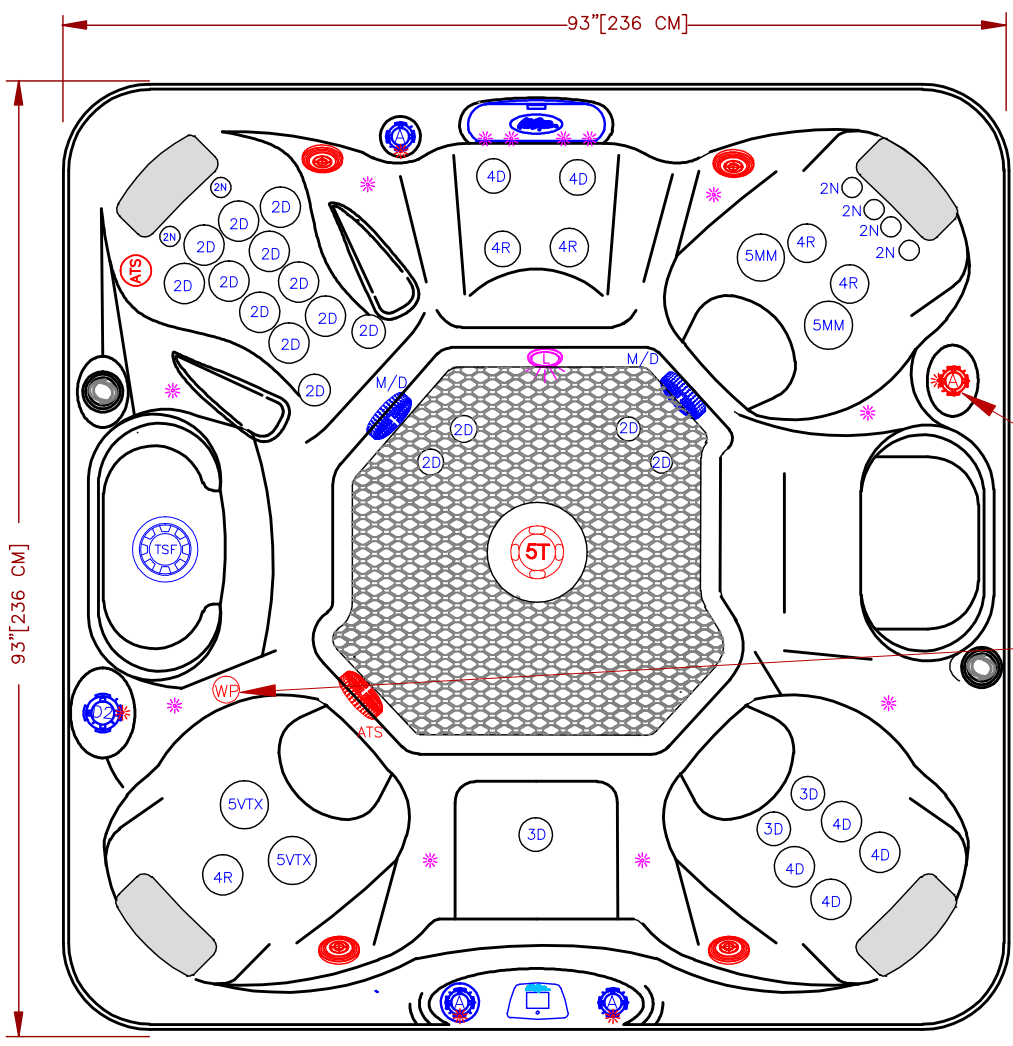

LINE	ESCAPE
MODEL	CANCUN
NUM	EC-840B

2020
EC-840B

OPTIONS		
SYMB.	DESCRIPTION	OPT#
	BEAM-LITE™ 4X CABINET CORNERS LED LIGHTING JET, CASCADE PILLOW, VALVE LED LIGHTING	OPT20-967B4 OPT20-JPV850
	DOVE JET OPTION *CANNOT BE COMBINED WITH WHIRLPOOL JET	OPT20-336
RF	CAL CONNECT RF MODULE	OPT20-168RF
	ADJUSTABLE THERAPY SYSTEM	OPT20-109
	24/7 FILTRATION SYSTEM	OPT20-112C
	TWIN PURE SILK™ SYSTEM	OPT20-102D
	FREEDOM SOUND, BLUETOOTH, SUBWOOFER W/4-3" SPEAKERS	OPT20-FS43
	PURE SILK OZONATOR	OPT20-102C
	WHIRLPOOL JET OPTION *CANNOT BE COMBINED WITH DOVE JET	OPT20-337
CONTROL	CAL SPA TOUCH2 FULL COLOR 4" LCD DISPLAY	OPT20-169-T2
CONTROL	CAL SPA TOUCH3 FULL COLOR 5" LCD DISPLAY	OPT20-169-T3
-	CAL SALT™ SALT SYSTEM	OPT20-113B
	HYBRID SYSTEM + PURE UV+CURE OZONE	OPT20-193H
X	X-PACKAGE: CAL SPA TOUCH2, ELITE CABINETS, 4 BEAM-LITE CORNERS	VP20-ES1

QTY.	SYMB.	DESCRIPTION	PART NUMBER
6	2N	200 Velocity Neck 100%	PLU29920-612-400
16	2D	200 Velocity Directional	PLU29920-012-400
3	3D	300 Velocity Directional	PLU29930-112-400
6	4D	400 Velocity Directional	PLU29940-112-400
5	4R	400 Velocity Roto	PLU29940-122-400
2	5VTX	500 Velocity VTX	PLU29950-011-400
2	5MM	500 Velocity Massage 14 Port	PLU29950-071-400
1	CWF	Curved Cascade LED Waterfall	
1	L	Perimeter LED Lighting	
1	D2	Velocity 2" Water Diverter Valve	PLU25058-202-400
3	A	Velocity Air Control Valve	PLU25059-202-400
1	F	50 Sq. Ft. Filter Teleweir	
2	M/D	Main Drain	
4	P	Y-Pillows	
1	Control	Cal Spas Touch 1	

SCALE: N/A

SPECIFICATIONS		
DIMENSIONS (IN) 93"x93"x40.5"		
DIMENSIONS (CM) 236X236X100		
WATER CAP. 450GAL/1703L		
APP. WEIGHT 2000 LBS [908 Kg]		
TITLE 2020 SPA LINE ESCAPE SPAS EC-840B		
DWG NO.	DWG BY J. ORNELAS	
DATE 12/20/19	REVISED	