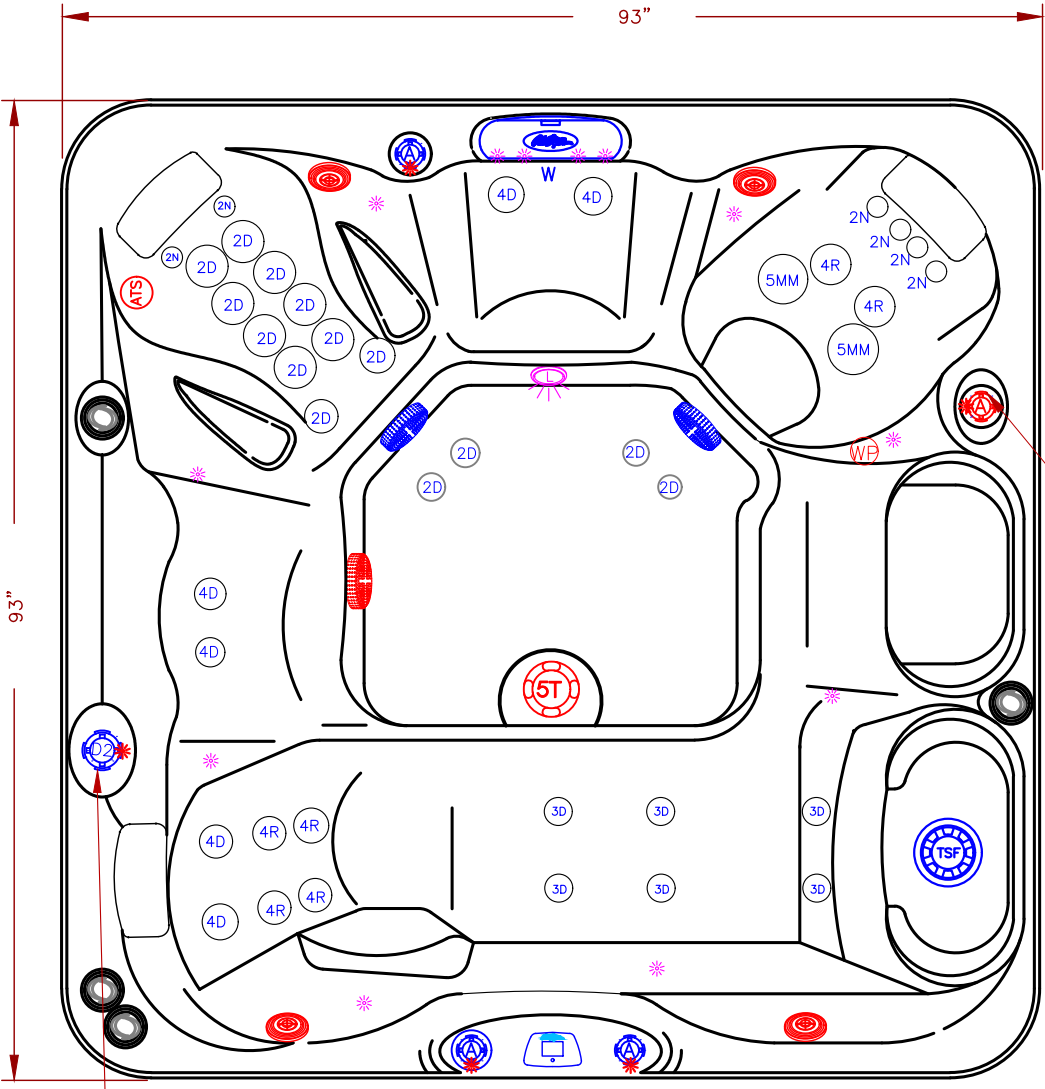

LINE	ESCAPE
MODEL	AVALON
NUM	EC-840L

NOTE: REMOVE 2 INCH VALVE WHEN ATS IS ORDERED

### 40 JETS LEGEND

QTY.	SYMB.	DESCRIPTION	PART#
6	2N	200 VELOCITY NECK 100%	PLUCS2441031S-CBL
14	2D	200 VELOCITY DIRECTIONAL	PLUCS2441001S-CBL
6	3D	300 VELOCITY DIRECTIONAL	PLUCS2442001SS-CBL
6	4D	400 VELOCITY DIRECTIONAL	PLUCS2443001SS-CBL
6	4R	400 VELOCITY ROTO	PLUCS2443021SS-CBL
2	5MM	500 VELOCITY MASSAGE-14	PLUCS2444051S-CBL
1	D2	VELOCITY 2" WATER DIVERTER VALVE	PLU25058-202-400
3	A	VELOCITY AIR CONTROL VALVE	PLU25059-202-400
1	W	LED WATERFALL	
1	L	PERIMETER LED LIGHTING	
1	F	50 SQ. FT. TELEWEIR FILTER	
2	M/D	MAIN DRAIN	
3	P	Y-PILLOWS	
1	CONTROL	CAL SPAS TOUCH 1	
1	OZ	PURE SILK™ OZONATOR WITH MAZZIE INJECTOR AND MIXING CHAMBER	
1	T	DOME JET WITH VALVE (1 JET)	

**SPECIFICATIONS**  
 DIMENSIONS (IN) 93"x93"x40-1/2"  
 DIMENSIONS (CM) 236x236x100  
 WATER CAP. 450 GAL [1703 L]  
 APP. WEIGHT 900 LBS [408 Kg]

TITLE  
 2021 SPA LINE  
 ESCAPE SPAS  
 EC-840L

DWG NO. \_\_\_\_\_ DWG BY M ORTEGA