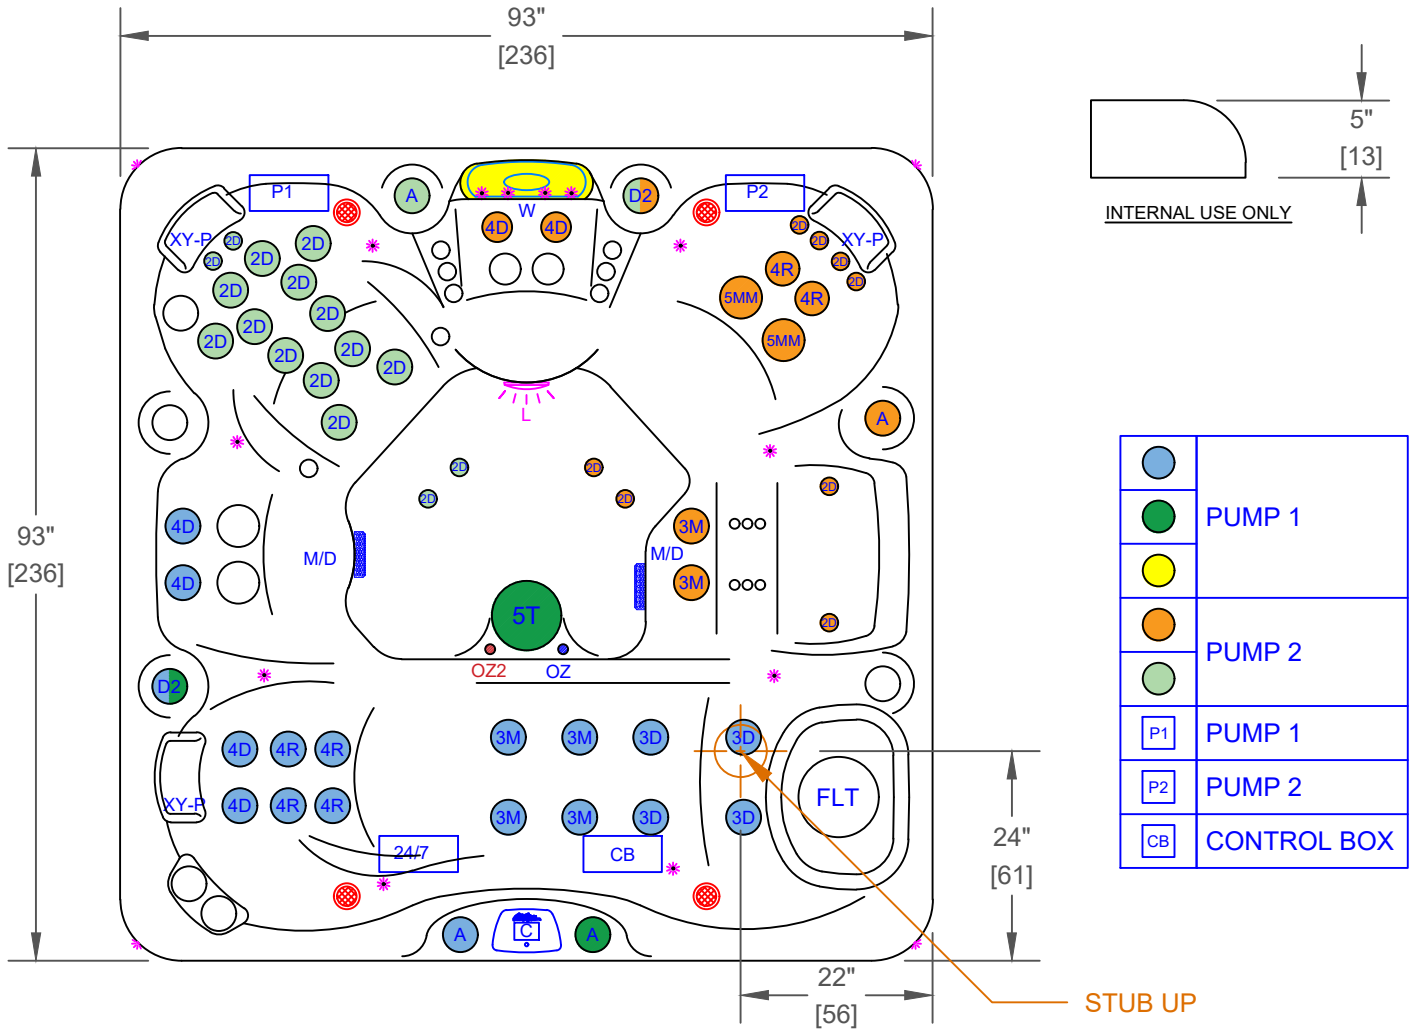

NOTES:
 1. DUE TO OUR CONTINUOUS IMPROVEMENT PROGRAM, ALL MODELS AND SPECIFICATIONS ARE SUBJECT TO CHANGE WITHOUT NOTICE.

EC-849LX - LEGEND			
SYMB.	DESCRIPTION	PART NUMBER	QTY.
2D	2" CLUSTER STORM DIRECTIONAL VELOCITY	PLUCS2441009S-CDCL	24
3D	3" MINI STORM DIRECTIONAL VELOCITY	PLUCS2442009SS-CDCL	4
3M	3" MINI STORM MESSAGE DIRECTIONAL VELOCITY	PLUCS2442059S-CDCL	6
4D	4" POLY STORM DIRECTIONAL VELOCITY	PLUCS2443009SS-CDCL	6
4R	4" POLY STORM ROTO VELOCITY	PLUCS2443029SS-CDCL	6
5MM	5" POWER STORM MULTI MESSAGE VELOCITY	PLUCS2444059S-CDCL	2
5T	5" ADJUSTABLE WHIRLPOOL VELOCITY WITH VALVE	PLUCS2394009S-CDCL	1
D2	VELOCITY 2" WATER DIVERTER VALVE	PLUCS6053309-CDCL	2
A	VELOCITY AIR CONTROL VALVE	PLUCS6603709-CDCL	4
W	LED WATERFALL		1
FLT	50 SQ. FT. BIO-CLEAN FILTER WITH TELEWEIR	PLU510-9559-CDCL	1
M/D	MAIN DRAIN	PLU644-5219-CDCL V	2
XY-P	TEXTURED Y-PILLOW		4
C	TOUCH 2		1
OZ	PURE SILK OZONATOR WITH MAZZIE INJECTOR AND MIXING CHAMBER		1
	BEAM-LITE 4X CABINET CORNER LED LIGHTING		1
	5" MULTI COLORED LED LIGHT		1
	PERIMETER LED LIGHTING		1

PROPRIETARY AND CONFIDENTIAL THE INFORMATION CONTAINED IN THIS DRAWING IS THE SOLE PROPERTY OF CAL SPAS. ANY REPRODUCTION IN PART OR AS A WHOLE WITHOUT THE WRITTEN PERMISSION OF CAL SPAS IS PROHIBITED.		 CAL SPAS INC. 1442 EAST NINTH STREET, POMONA, CA 91766	
SPECIFICATIONS		TITLE	JET LAYOUT - STD
DIMENSION (in)	93"x93"x40-1/2"	LINE	ESCAPE X-SERIES
DIMENSION (cm)	236x236x100	MODEL	2023 SPA LINE AVALON
DRY WEIGHT	900 LBS [408 Kg]	NUM	EC-849LX
FILLED WEIGHT	4650 LBS [2109 Kg]	DWG NO.	CS002515
WATER CAP.	450 GAL [1703 L]	SCALE	NTS
		REV	B
		SHEET 1 OF 1	