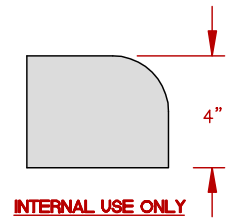

LINE	ESCAPE
MODEL	BEL AIR
NUM	EC-851B