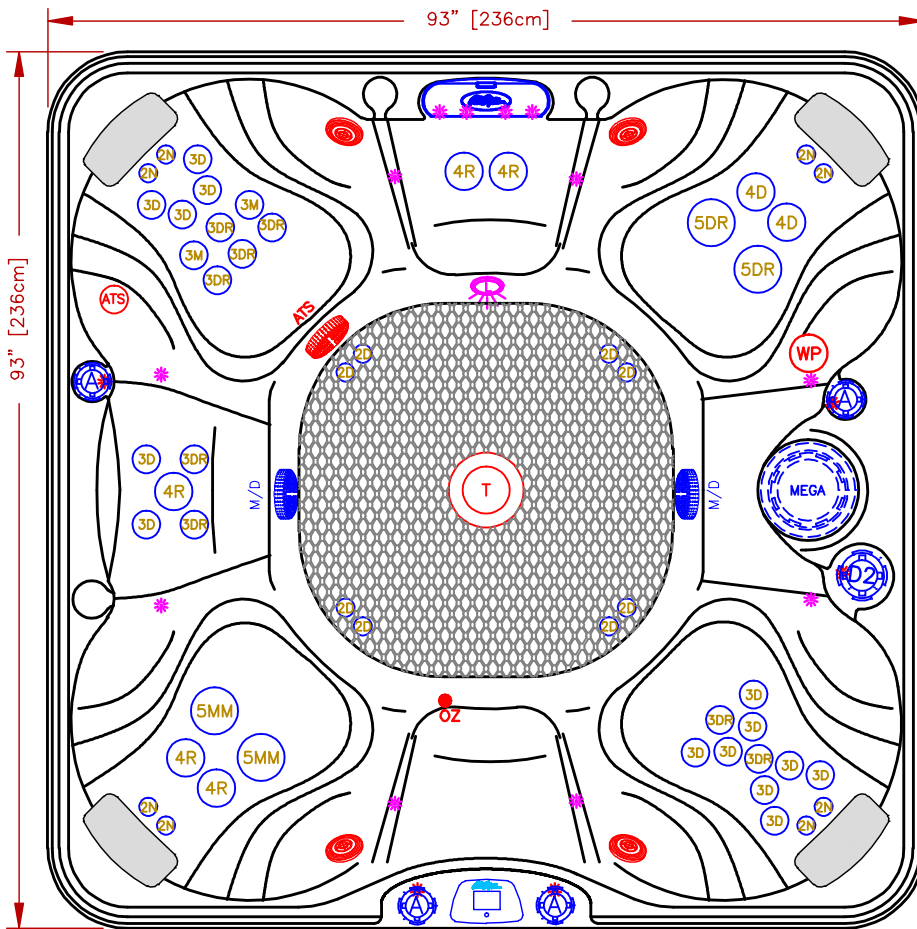

LINE	ESCAPE
MODEL	BEL AIR
NUM	EC-851B

OPTIONS

SYMB.	DESCRIPTION	OPT#
	BEAM-LITE™ 4X CABINET CORNERS LED LIGHTING JET, CASCADE PILLOW, VALVE LED LIGHTING	OPT20-967B4 OPT20-JPV850
	DOME JET OPTION *CANNOT BE COMBINED WITH WHIRLPOOL JET	OPT20-336
AAT	AQUATIC AIR THERAPY (THERAPY SEAT)	OPT20-10
	ADJUSTABLE THERAPY SYSTEM	OPT20-109
	24/7 FILTRATION SYSTEM	OPT20-112C
-	CAL SALT™ SALT SYSTEM	OPT20-113B
	TWIN PURE SILK™ SYSTEM	OPT20-102D
	FREEDOM SOUND, BLUETOOTH, SUBWOOFER W/4-3" SPEAKERS	OPT20-FS43
	PURE SILK OZONATOR	OPT20-102C
	WHIRLPOOL JET OPTION *CANNOT BE COMBINED WITH DOME JET	OPT20-337
	HYBRID SYSTEM + PURE UV+CURE OZONE	OPT20-193H
CONTROL	CAL SPA TOUCH2 FULL COLOR 4" LCD DISPLAY	OPT20-169-T2
CONTROL	CAL SPA TOUCH3 FULL COLOR 5" LCD DISPLAY	OPT20-169-T3
RF	CAL CONNECT RF MODULE	OPT20-168RF
X	X-PACKAGE: CAL SPA TOUCH2, ELITE CABINETS, 4 BEAM-LITE CORNERS	VP20-ES1

51 JETS LEGEND

QTY.	SYMB.	DESCRIPTION	PART#
8	2N	200 VELOCITY NECK 100%	PLU29920-612-400
8	2D	200 VELOCITY DIRECTIONAL	PLU29920-012-400
14	3D	300 VELOCITY DIRECTIONAL	PLU29930-112-400
2	3M	300 VELOCITY MASSAGE	PLU29930-142-400
8	3DR	300 VELOCITY DOUBLE ROTO	PLU29930-191-400
2	4D	400 VELOCITY DIRECTIONAL	PLU29940-112-400
5	4R	400 VELOCITY ROTO	PLU29940-122-400
2	5MM	500 VELOCITY MASSAGE-14	PLU29950-071-400
2	5DR	500 VELOCITY DOUBLE ROTO	PLU29950-032-400
1	D2	VELOCITY 2" WATER DIVERTER VALVE	PLU25058-202-400
4	A	VELOCITY AIR CONTROL VALVE	PLU25059-202-400
1	CWF	CURVED CASCADE LED WATERFALL	
1	L	PERIMETER LED LIGHTING	
1	F	75 SQ. FT. MEGAWEIR FILTER	
2	M/D	MAIN DRAIN	
4	P	Y-PILLOWS	
1	CONTROL	CAL SPAS TOUCH 1	

SPECIFICATIONS

DIMENSIONS (IN) 93"x93"x40-1/2"
 DIMENSIONS (CM) 236x236x103
 WATER CAP. 450/1,703L
 APP. WEIGHT 900/408Kg

TITLE

2020 SPA LINE
 ESCAPE SERIES
 EC-851B

DWG BY

J. ORNELAS

DATE

12/20/19