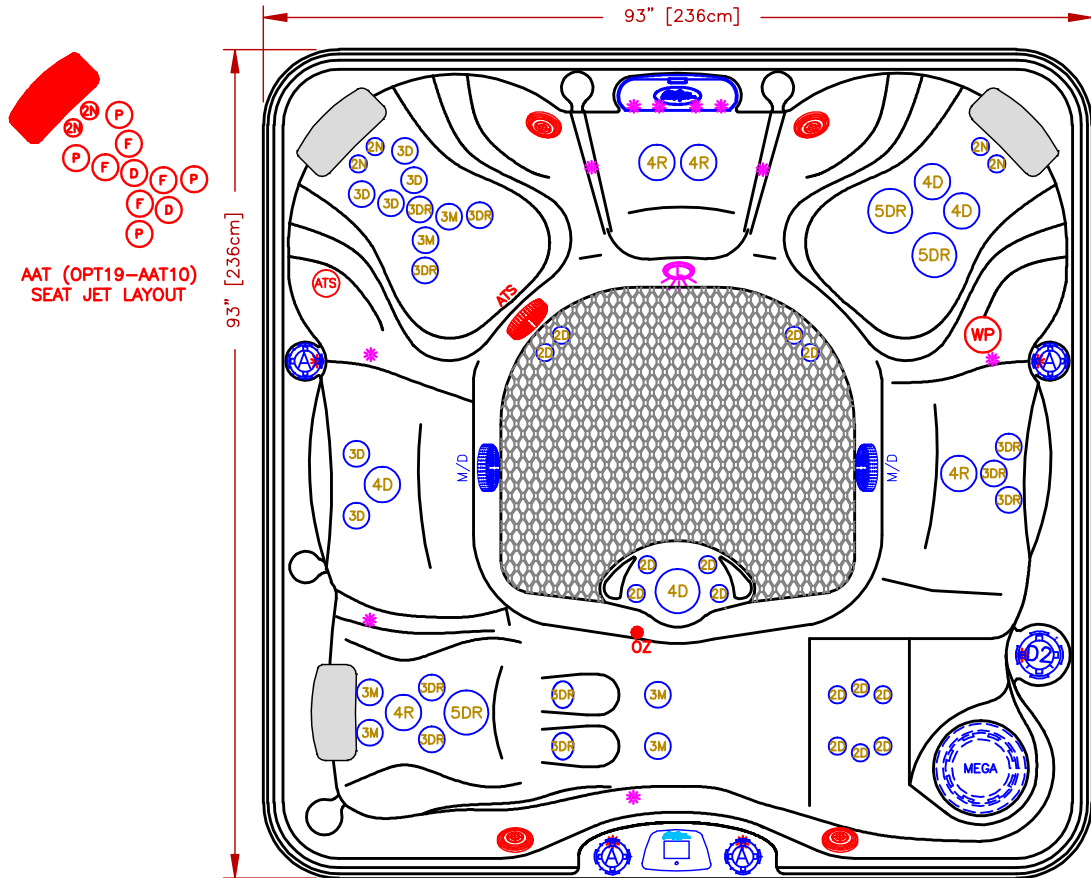

LINE	ESCAPE
MODEL	ATLANTIC
NUM	EC-851L

51 JETS LEGEND

QTY.	SYMB.	DESCRIPTION	PART#
4	2N	200 VELOCITY NECK 100%	PLU29920-612-400
14	2D	200 VELOCITY DIRECTIONAL	PLU29920-012-400
6	3D	300 VELOCITY DIRECTIONAL	PLU29930-112-400
6	3M	300 VELOCITY MASSAGE	PLU29930-142-400
10	3DR	300 VELOCITY DOUBLE ROTO	PLU29930-191-400
4	4D	400 VELOCITY DIRECTIONAL	PLU29940-112-400
4	4R	400 VELOCITY ROTO	PLU29940-122-400
3	5DR	500 VELOCITY DOUBLE ROTO	PLU29950-032-400
1	D2	VELOCITY 2" WATER DIVERTER VALVE	PLU25058-202-400
4	A	VELOCITY AIR CONTROL VALVE	PLU25059-202-400
1	CWF	CURVED CASCADE LED WATERFALL	
1	L	PERIMETER LED LIGHTING	
1	F	75 SQ. FT. MEGAWEIFR FILTER	
2	M/D	MAIN DRAIN	
3	P	Y-PILLOWS	
1	CONTROL	CAL SPAS TOUCH 1	

OPTIONS		
SYMB.	DESCRIPTION	OPT#
	C-LITE 2X FRONT CABINET CORNERS JET, CASCADE PILLOW, VALVE LED LIGHTING	OPT19-966L2 OPT19-JPV850
	DOME JET OPTION *CANNOT BE COMBINED WITH WHIRLPOOL JET	OPT19-336
AAT	AQUATIC AIR THERAPY (LOUNGER) AQUATIC AIR THERAPY (THERAPY SEAT)	OPT19-16 OPT19-10
ATS	ADJUSTABLE THERAPY SYSTEM	OPT19-109
	24/7 FILTRATION SYSTEM	OPT19-112C
Wi-Fi	CAL SPAS WI-FI MODULE	OPT19-WI-FI-BW
	FREEDOM SOUND, BLUETOOTH, SUBWOOFER W/4-3" SPEAKERS	OPT19-FS43
	PURE SILK OZONATOR	OPT19-102C
	WHIRLPOOL JET OPTION *CANNOT BE COMBINED WITH DOME JET	OPT19-337

SPECIFICATIONS DIMENSIONS (IN) 93"x93"x40-1/2" DIMENSIONS (CM) 236x236x103 WATER CAP. 450/1,703L APP. WEIGHT 900/408Kg		
TITLE 2019 SPA LINE ESCAPE SERIES EC-851L		
DWG BY J.ORNELAS		DATE 12/05/18
REV DESCRIPTION		REV No.