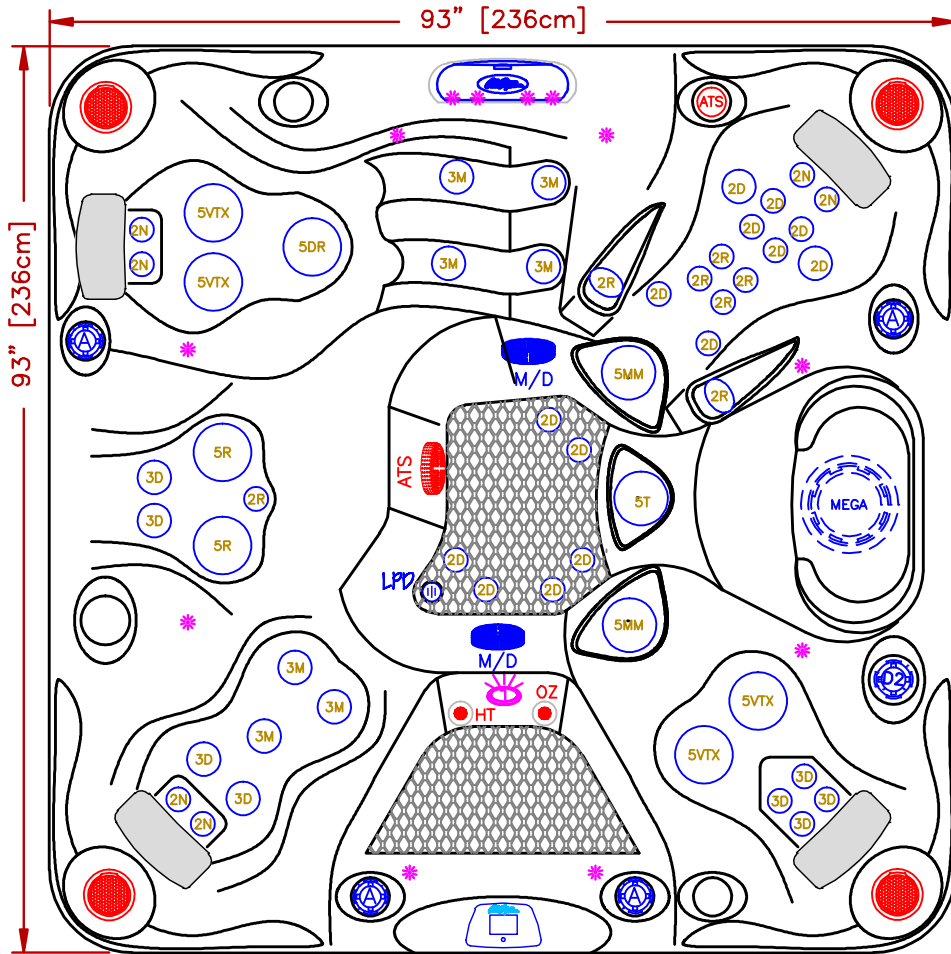

LINE	ESCAPE
MODEL	WINDSOR
NUM	EC-852L

52 JETS LEGEND			
QTY.	SYMB.	DESCRIPTION	PART#
6	2N	200 VELOCITY NECK 100%	PLU29920-612-400
14	2D	200 VELOCITY DIRECTIONAL	PLU29920-012-400
7	2R	200 VELOCITY ROTO	PLU29920-022-400
8	3D	300 VELOCITY DIRECTIONAL	PLU29930-112-400
7	3M	300 VELOCITY MASSAGE	PLU29930-142-400
2	5R	500 VELOCITY ROTO	PLU29950-081-400
1	5DR	500 VELOCITY DOUBLE ROTO	PLU29950-032-400
4	5VTX	500 VELOCITY VTX	PLU29950-011-400
2	5MM	500 VELOCITY MASSAGE-14 PORT	PLU29950-071-400
1	5T	500 VELOCITY TORNADO/WHIRLPOOL	PLU29950-501-400
1	D2	VELOCITY 2" WATER DIVERTER VALVE	PLU25058-202-400
4	A	VELOCITY AIR CONTROL VALVE	PLU25059-202-400
1	CWF	CURVED CASCADE LED WATERFALL	
1	L	PERIMETER LED LIGHTING	
1	F	75 SQ. FT. MEGAWHIRL FILTER	
2	M/D	MAIN DRAIN	
3	P	Y-PILLOWS	
1	CONTROL	CAL SPAS TOUCH 1	

OPTIONS		
SYMB.	DESCRIPTION	OPT#
	C-LITE 2X FRONT CABINET CORNERS JET, CASCADE PILLOW, VALVE LED LIGHTING	OPT19-966L2 OPT19-JPV850
AAT	AQUATIC AIR THERAPY (LOUNGER)	OPT19-AA16
ATS	ADJUSTABLE THERAPY SYSTEM	OPT19-109
	24/7 FILTRATION SYSTEM	OPT19-112C
Wi-Fi	CAL SPAS WI-FI MODULE	OPT19-WI-FI-BW
	FREEDOM SOUND, BLUETOOTH, SUBWOOFER W/4-3" SPEAKERS	OPT19-FS43
	PURE SILK OZONATOR	OPT19-102C

<b>SPECIFICATIONS</b> DIMENSIONS (IN) 93"X93"X39.5" DIMENSIONS (CM) 236X236X100 WATER CAP. 450GAL/1703L APP. WEIGHT 900LBS/428kg		
<b>TITLE</b> 2019 SPA LINE ESCAPE SPAS EC-852L		
DWG BY J.ORNELAS		DATE 12/05/18
REV DESCRIPTION		REV No.

NOTE: DUE TO OUR CONTINUOUS IMPROVEMENT PROGRAM, ALL MODELS AND SPECIFICATIONS ARE SUBJECT TO CHANGE WITHOUT NOTICE.

SCALE: