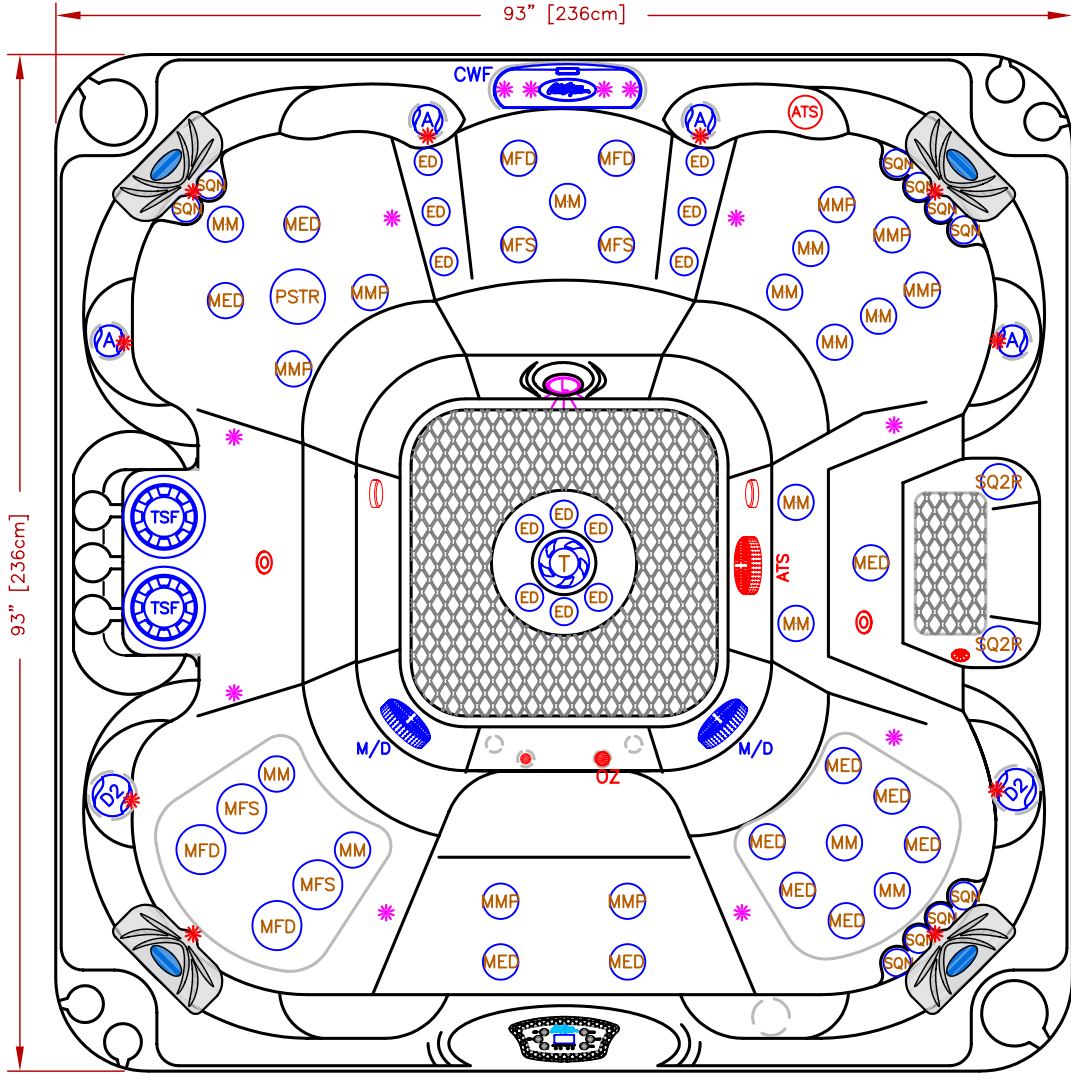

LINE	ESCAPE
MODEL	CANCUN
NUM	EC-864B

- OPT17-FOY
- = MS JET
 - = MS DRAIN
 - = MS AIR

64 JETS LEGEND

QTY.	SYMB.	DESCRIPTION	PART#
2	(SQ2R)	ROTO/HAND JET	PLU29923-024-000
10	(SQN)	NECK JET DIRECTIONAL BLK JET	PLU29923-114-000
12	(ED)	EURO DIRECTIONAL BLK JET	PLUCS2295051S
12	(MM)	MINI-STORM TWIN ROTO BLK JET	PLUCS2298061S
7	(MMP)	MINI-MULTI-MASSAGE BLK JET	PLUCS2295171S
11	(MED)	MICRO XL DIRECTIONAL BLK JET	PLUCS2295031S
4	(MFD)	MAXI FLOW DIRECTIONAL BLK JET	PLUCS2295091S
4	(MFS)	MAXI SWIRL ROTO BLK JET	PLUCS2295101S
1	(PSTR)	PWR STORM TWIN ROTO BLK JET	PLUCS2295181S
1	(T)	TORNADO BLK JET	PLUCS2295201S
4	(A)	AIR VALVE	
2	(D2)	2IN DIVERTER VALVE	
2	(M/D)	MAIN DRAIN	
1	(CWF)	CURVE CASCADE LED WATERFALL	
2	(F)	2X50 SQ.FT. FILTER TELEWEIR	
8	(L)	PREMIUM LED LIGHTING	
4	(P)	C-PILLOWS	
1	(CONTROL)	TP600T COLOR TOPSIDE	

OPTIONS

SYMB.	DESCRIPTION	OPT#
	C-LITE 2X FRONT CABINET CORNERS JET, CASCADE PILLOW, VALVE LED LIGHTING	OPT17-968L2 OPT17-JPV850
	FOUNTAIN OF YOUTH (MICRO SILK)	OPT17-FOY
	PURE SILK OZONATOR	OPT17-102C
(ATS)	ADJUSTABLE THERAPY SYSTEM	OPT17-109
	24/7 FILTRATION SYSTEM CAL PURE SALT SYSTEM	OPT17-112C OPT17-113B
	HYBRID SYSTEM+PURE UV+CURE OZONE	OPT17-193H
Wi-Fi	CAL SPAS WI-FI Module	OPT17-WI-FI
	FREEDOM SOUND, BLUETOOTH, SUBWOOFER W/4-6" SPEAKERS	OPT17-FS46

SPECIFICATIONS DIMENSIONS (IN) 93" X 93" X 39.5" DIMENSIONS (CM) 236 X 236 X 100 WATER CAP. 450GAL / 1,700L APP. WEIGHT 900LBS / 408Kg		
TITLE <h2 style="text-align: center;">2017 SPA LINE ESCAPE SERIES EC-864B</h2>		
DWG BY <h3 style="text-align: center;">G.GARCIA</h3>		DATE <h2 style="text-align: center;">11/30/16</h2>
REV DESCRIPTION		REV No.