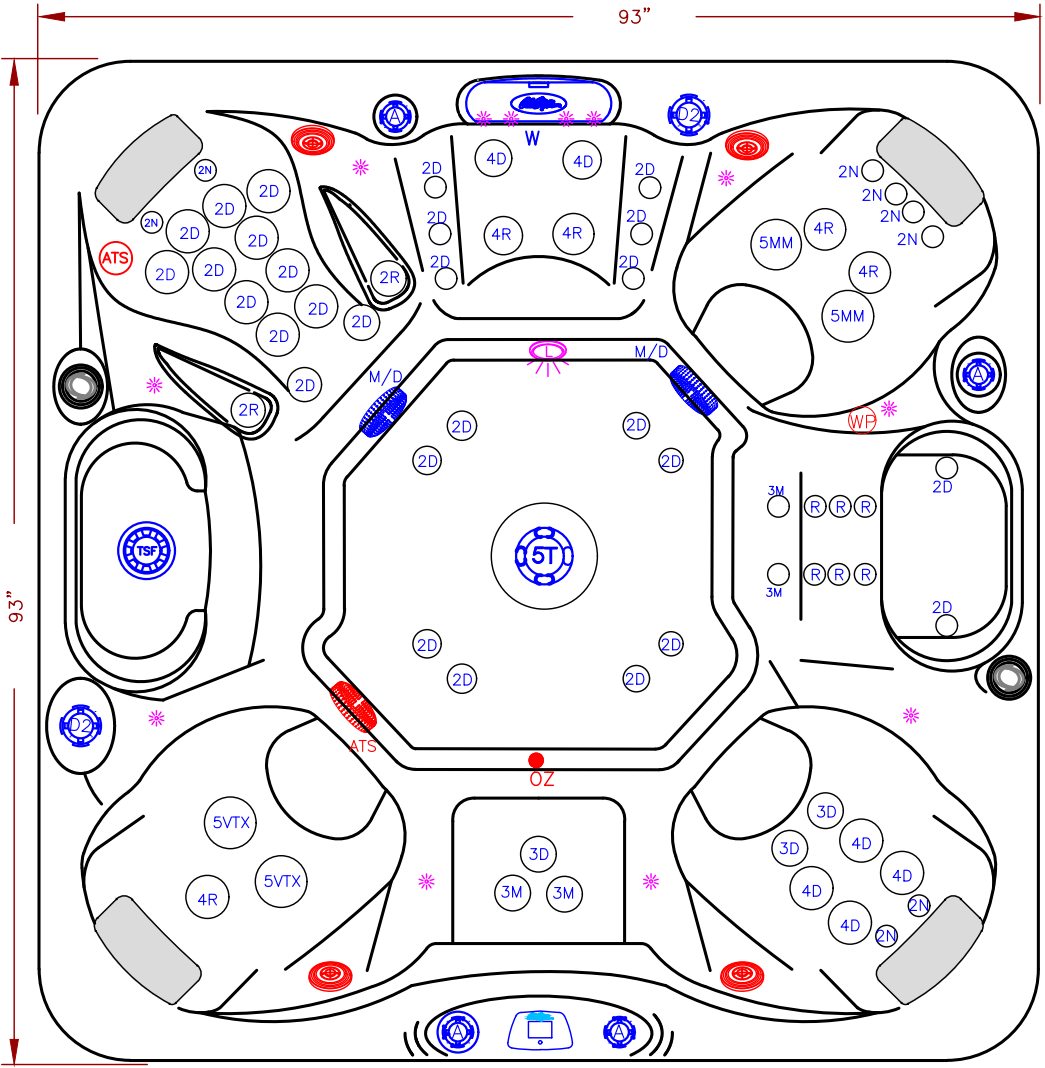

LINE	ESCAPE
MODEL	CANCUN
NUM	EC-867B

### 67 JETS LEGEND

QTY.	SYMB.	DESCRIPTION	PART#
6	R	RAIN JET	PLU23028-392-000
8	2N	200 VELOCITY NECK 100%	PLUCS2441031S-CBL
28	2D	200 VELOCITY DIRECTIONAL	PLUCS2441001S-CBL
2	2R	200 VELOCITY ROTO	PLUCS2441021S-CBL
3	3D	300 VELOCITY DIRECTIONAL	PLUCS2442001SS-CBL
4	3M	300 VELOCITY MASSAGE	PLUCS2442051S-CBL
6	4D	400 VELOCITY DIRECTIONAL	PLUCS2443001SS-CBL
5	4R	400 VELOCITY ROTO	PLUCS2443001SS-CBL
2	5VTX	500 VELOCITY VTX	PLUCS2444011S-CBL
2	5MM	500 VELOCITY MASSAGE-14	PLUCS2444051S-CBL
1	5T	500 Velocity Tornado/Whirlpool	PLUCS2394001S-CBL
2	D2	VELOCITY 2" WATER DIVERTER VALVE	PLU25058-202-400
4	A	VELOCITY AIR CONTROL VALVE	PLU25059-202-400
1	W	LED WATERFALL	
1	L	PERIMETER LED LIGHTING	
1	F	50 SQ. FT. TELEWEIR FILTER	
2	M/D	MAIN DRAIN	
4	P	Y-PILLOWS	
1	CONTROL	CAL SPAS TOUCH 1	
1	OZ	PURE SILK™ OZONATOR WITH MAZZIE INJECTOR AND MIXING CHAMBER	
1	T	DOME JET WITH VALVE (1 JET)	

SPECIFICATIONS  
 DIMENSIONS (IN) 93"x93"x40-1/2"  
 DIMENSIONS (CM) 236X236X100  
 WATER CAP. 450 GAL [1703 L]  
 APP. WEIGHT 2000 LBS [908 Kg]

TITLE  
 2021 SPA LINE  
 ESCAPE SERIES  
 EC-867B

DWG NO. \_\_\_\_\_ DWG BY M ORTEGA