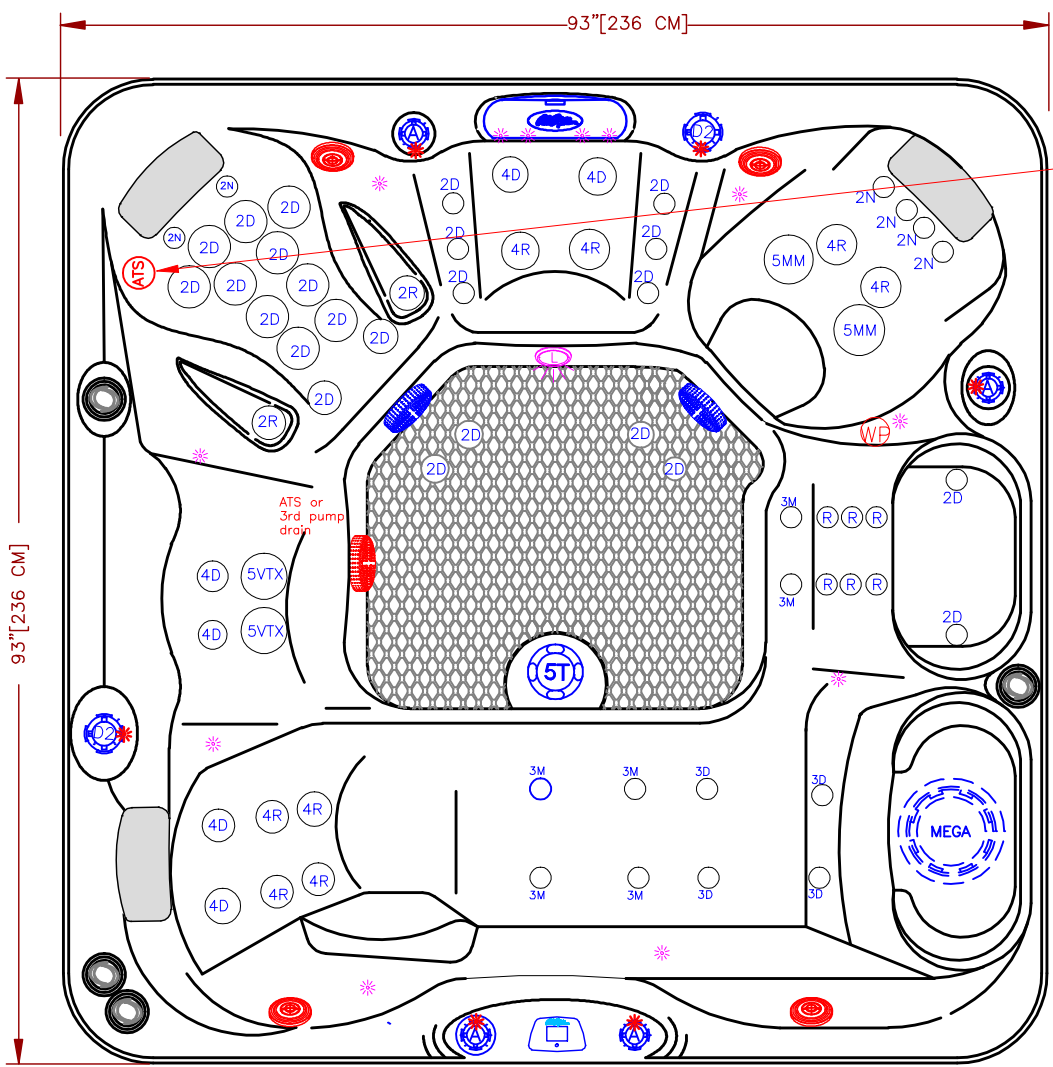

LINE	ESCAPE
MODEL	AVALON
NUM	EC-867L

2020
EC-867L

OPTIONS		
SYMB.	DESCRIPTION	OPT#
	BEAM-LITE™ 4X CABINET CORNERS LED LIGHTING JET, CASCADE PILLOW, VALVE LED LIGHTING	OPT20-967B4 OPT20-JPV850
AAT	AQUATIC AIR THERAPY (LOUNGER)	OPT20-16
	ADJUSTABLE THERAPY SYSTEM	OPT20-109
	24/7 FILTRATION SYSTEM	OPT20-112C
	TWIN PURE SILK™ SYSTEM	OPT20-102D
	FREEDOM SOUND, BLUETOOTH, SUBWOOFER W/4-3" SPEAKERS	OPT20-FS43
	PURE SILK OZONATOR	OPT20-102C
	WHIRLPOOL JET OPTION *CANNOT BE COMBINED WITH DOME JET	OPT20-337
CONTROL	CAL SPA TOUCH2 FULL COLOR 4" LCD DISPLAY	OPT20-169-T2
CONTROL	CAL SPA TOUCH3 FULL COLOR 5" LCD DISPLAY	OPT20-169-T3
RF	CAL CONNECT RF MODULE	OPT20-168RF
-	CAL SALT™ SALT SYSTEM	OPT20-113B
	HYBRID SYSTEM + PURE UV+CURE OZONE	OPT20-193H
X	X-PACKAGE: CAL SPA TOUCH2, ELITE CABINETS, 4 BEAM-LITE CORNERS	VP20-ES1

QTY.	SYMB.	DESCRIPTION	PART NUMBER
6	R	Rain Jet	PLU23028-392-000
6	2N	200 Velocity Neck 100%	PLU29920-612-400
24	2D	200 Velocity Directional	PLU29920-012-400
2	2R	200 Velocity Roto	PLU29920-022-400
4	3D	300 Velocity Directional	PLU29930-112-400
6	3M	300 Velocity Massage	PLU29930-142-400
6	4D	400 Velocity Directional	PLU29940-112-400
8	4R	400 Velocity Roto	PLU29940-122-400
2	5VTX	500 Velocity VTX	PLU29950-011-400
2	5MM	500 Velocity Massage 14 Port	PLU29950-071-400
1	5T	500 Velocity Tornado/Whirlpool	PLU29950-501-400
1	CWF	Curved Cascade LED Waterfall	
1	L	Perimeter LED Lighting	
2	D2	Velocity 2" Water Diverter Valve	PLU25058-202-400
4	A	Air Control Valve	PLU25059-202-400
1	F	75 Sq. Ft. Filter Megaweir	
2	M/D	Main Drain	
3	P	Y-Pillows	
1	Control	Cal Spas Touch 1	

SCALE: N/A

SPECIFICATIONS DIMENSIONS (IN) 93"x93"x40.5" DIMENSIONS (CM) 236X236X100 WATER CAP. 450GAL/1703L APP. WEIGHT 2000 LBS [908 Kg]		
TITLE 2020 SPA LINE ESCAPE SPAS EC-867L		
DWG NO.	DWG BY J. ORNELAS	
DATE 12/20/19	REVISED	