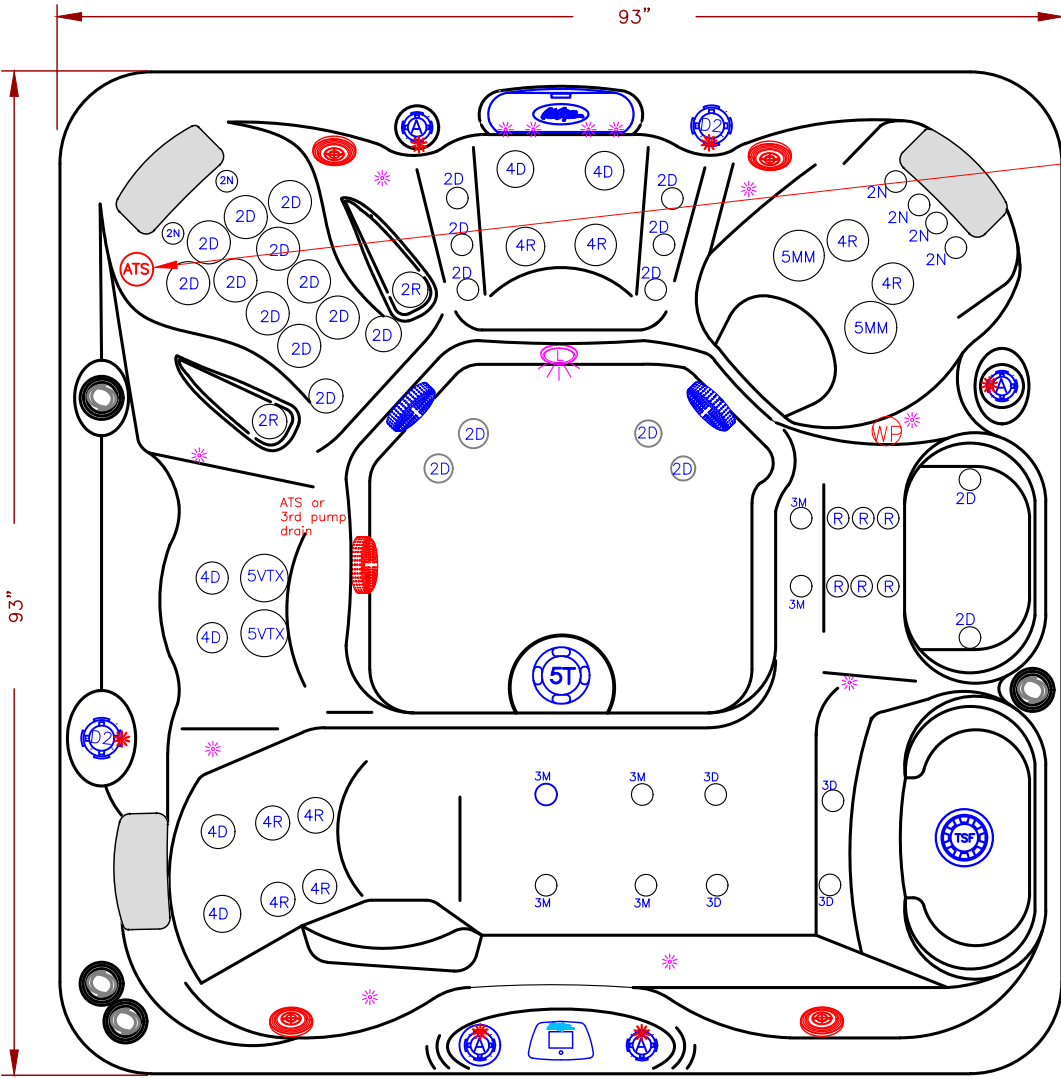

LINE	ESCAPE
MODEL	AVALON
NUM	EC-867LX

REMOVE ATS
OPTION WHEN
ORDERING
3RD PUMP OPTION

67 JETS LEGEND

QTY.	SYMB.	DESCRIPTION	PART#
6	R	RAIN JET	PLU23028-392-000
6	2N	200 VELOCITY NECK 100%	PLUCS2441031S-CBL
24	2D	200 VELOCITY DIRECTIONAL	PLUCS2441001S-CBL
2	2R	200 VELOCITY ROTO	PLUCS2442001SS-CBL
4	3D	300 VELOCITY DIRECTIONAL	PLUCS2442001SS-CBL
6	3M	300 VELOCITY MASSAGE	PLUCS2442051S-CBL
6	4D	400 VELOCITY DIRECTIONAL	PLUCS2443001SS-CBL
7	4R	400 VELOCITY ROTO	PLUCS2443021SS-CBL
2	5VTX	500 VELOCITY VTX	PLUCS2444051S-CBL
2	5MM	500 VELOCITY MASSAGE 14 PORT	PLUCS2444051S-CBL
1	5T	500 VELOCITY TORNADO/WHIRLPOOL	PLUCS2394001S-CBL
2	D2	VELOCITY 2" WATER DIVERTER VALVE	PLUCS2444031SS-CBL
4	A	VELOCITY AIR CONTROL VALVE	PLU25059-202-400
1	W	LED WATERFALL	
1	L	PERIMETER LED LIGHTING	
1	F	50 SQ. FT. TELEWEIR FILTER	
2	M/D	MAIN DRAIN	
3	P	Y-PILLOWS	
1	CONTROL	CAL SPAS TOUCH 2	
1	OZ	PURE SILK™ OZONATOR WITH MAZZIE INJECTOR AND MIXING CHAMBER	
1	T	WHIRLPOOL JET WITH VALVE (1 JET)	

OPTIONS

SYMB.	DESCRIPTION	OPT#
ATS	EXCLUSIVE ADJUSTABLE THERAPY SYSTEM™ PLUS (ATS PLUS)	OPT21-109
	ADDITIONAL 3RD PUMP 1 X 6 BHP	OPT21-138B-3P N/A WITH ATS
	TWIN PURE SILK™ SYSTEM DUAL OZONATORS WITH MAZZIE INJECTORS AND MIXING CHAMBERS	OPT21-102DX-1
	24/7 FILTRATION SYSTEM	OPT21-112C
	FREEDOM™ SOUND SYSTEM BLUETOOTH, POWERED SUBWOOFER AND 4X SPEAKERS	OPT21-FS43
-	THERMO-GUARD FULL FOAM	OPT21-900

SPECIFICATIONS
 DIMENSIONS (IN) 93"x93"x40-1/2"
 DIMENSIONS (CM) 236X236X100
 WATER CAP. 450 GAL [1703 L]
 APP. WEIGHT 900 LBS [408 Kg]

TITLE
 2021 SPA LINE
 ESCAPE SPAS
 EC-867LX

DWG NO. A DWG BY M ORTEGA