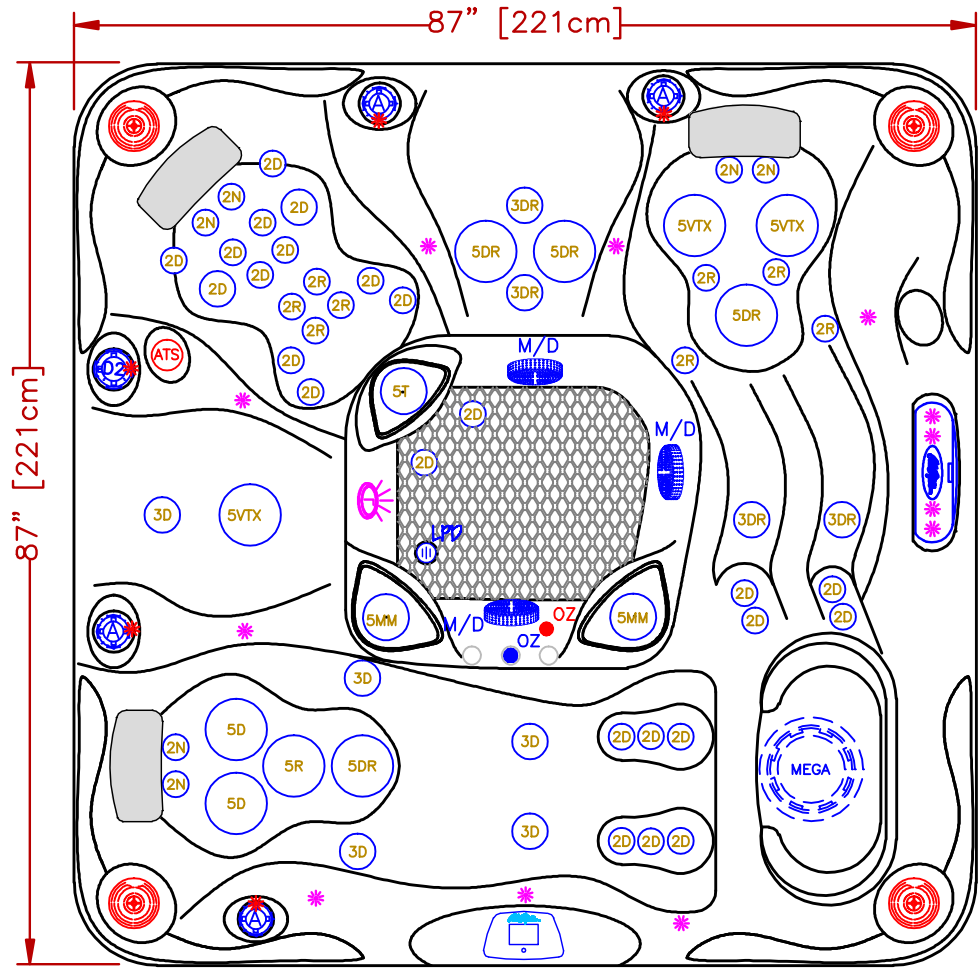

LINE	ESCAPE PLUS
MODEL	MALIBU
NUM	EP-760DL

### 60 JETS LEGEND

QTY	SYMB	DESCRIPTION	PART#
6	2N	200 VELOCITY NECK 100%	PLU29920-612-400
8	2R	200 VELOCITY ROTO	PLU29920-022-400
24	2D	200 VELOCITY DIRECTIONAL	PLU29920-012-400
5	3D	300 VELOCITY DIRECTIONAL	PLU29930-112-400
4	3DR	300 VELOCITY DOUBLE ROTO	PLU29930-191-400
2	5D	500 VELOCITY DIRECTIONAL	PLU29950-012-400
1	5R	500 VELOCITY ROTO	PLU29950-081-400
2	5MM	500 VELOCITY MASSAGE-14	PLU29950-071-400
4	5DR	500 VELOCITY DOUBLE ROTO	PLU29950-032-400
3	5VTX	500 VELOCITY VTX	PLU29950-011-400
1	5T	500 VELOCITY TORNADO/WHIRLPOOL	PLU29950-501-400
1	D2	VELOCITY 2" WATER DIVERTER VALVE	PLU25058-202-400
4	A	VELOCITY AIR CONTROL VALVE	PLU25059-202-400
1	CWF	CURVED CASCADE LED WATERFALL	
1	OZ	PURE SILK OZONATOR	
1	F	75 SQ. FT. MEGAWEIR FILTER	
1	L	PERIMETER LED LIGHTING	
3	M/D	MAIN DRAIN	
3	P	Y-PILLOW	
1	CONTROL	CAL SPAS TOUCH 2	

### OPTIONS

SYMB.	DESCRIPTION	OPT#
	BEAM-LITE™ 4X CABINET CORNERS LED LIGHT JET AND VALVE LED LIGHTING	OPT20-967B4 OPT20-JPV850
AAT	AQUATIC AIR THERAPY (LOUNGER)	OPT20-16
ATS	ADJUSTABLE THERAPY SYSTEM. <small>this option will replace 1x6.0 BHP pump</small>	OPT20-109
	24/7 FILTRATION SYSTEM	OPT20-112C
RF	CAL CONNECT RF MODULE	OPT20-168RF
	FREEDOM SOUND, BLUETOOTH, SUBWOOFER W/4-3" SPEAKERS	OPT20-FS43
CONTROL	CAL SPA TOUCH3- FULL COLOR 5" LCD TOUCH DISPLAY	OPT20-169-T3
-	CAL PURE™ SALT SYSTEM	OPT20-113B
	HYBRID SANITIZING SYSTEM: PURE CURE™ UV+PURE SILK™ OZONE *THIS OPTION WILL REPLACE THE PURE SILK SYSTEM	OPT20-191B
	TWIN PURE SILK™ SYSTEM	OPT20-102D

AAT (OPT20-AAT16) SEAT JET LAYOUT

<b>SPECIFICATIONS</b> DIMENSIONS (IN) <b>87"X87"X39.5"</b> DIMENSIONS (CM) <b>221X221X100</b> WATER CAP. <b>425GAL/1703L</b> APP. WEIGHT <b>850LBS/428KG</b>		
<b>TITLE</b> 2020 SPA LINE ESCAPE PLUS SERIES EP-760DL		
DWG BY <b>J. ORNELAS</b>	DATE <b>1/31/20</b>	
REV DESCRIPTION		REV No.