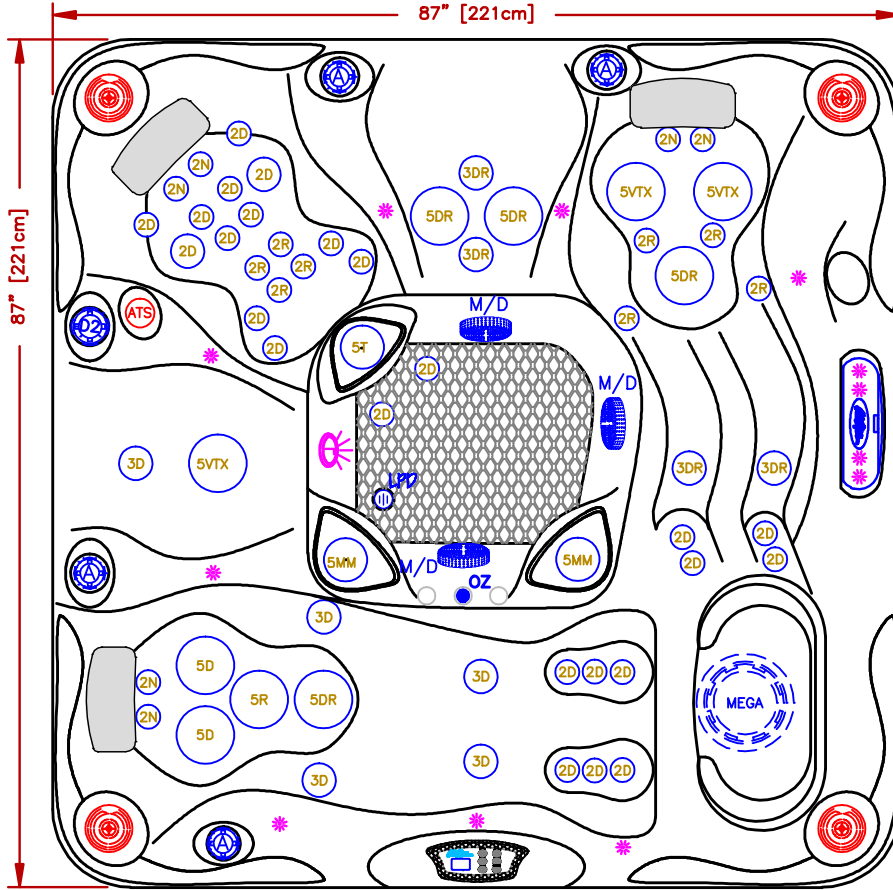

LINE	ESCAPE PLUS
MODEL	MALIBU
NUM	EP-760DL

AAT (OPT18-AAT16) SEAT JET LAYOUT

### 60 JETS LEGEND

QTY.	SYMB.	DESCRIPTION	PART#
6	2N	200 VELOCITY NECK 100%	PLU29920-612-400
8	2R	200 VELOCITY ROTO	PLU29920-022-400
24	2D	200 VELOCITY DIRECTIONAL	PLU29920-012-400
5	3D	300 VELOCITY DIRECTIONAL	PLU29930-112-400
4	3DR	300 VELOCITY DOUBLE ROTO	PLU29930-191-400
2	5D	500 VELOCITY DIRECTIONAL	PLU29950-012-400
1	5R	500 VELOCITY ROTO	PLU29950-081-400
2	5MM	500 VELOCITY MASSAGE-14	PLU29950-071-400
4	5DR	500 VELOCITY DOUBLE ROTO	PLU29950-032-400
3	5VTX	500 VELOCITY VTX	PLU29950-011-400
1	5T	500 VELOCITY TORNADO/WHIRLPOOL	PLU29950-501-400
1	D2	VELOCITY 2" WATER DIVERTER VALVE	PLU25058-202-400
4	A	VELOCITY AIR CONTROL VALVE	PLU25059-202-400
1	CWF	CURVED CASCADE LED WATERFALL	
1	OZ	PURE SILK OZONATOR	
1	F	75 SQ. FT. MEGAWER FILTER	
8	L	PREMIUM LED LIGHTING	
3	M/D	MAIN DRAIN	
3	P	Y-PILLOW	
1	CONTROL	NEO 1100 WAVE 3P	

### OPTIONS

SYMB.	DESCRIPTION	OPT#
	C-LITE 2X FRONT CABINET CORNERS JET, CASCADE PILLOWS, VALVE LED LIGHTING	OPT18-966L2 OPT18-JPV850
AAT	AQUATIC AIR THERAPY (LOUNGER)	OPT18-16
ATS	ADJUSTABLE THERAPY SYSTEM*	OPT18-109
	24/7 FILTRATION SYSTEM	OPT18-112C
WI-FI	NEO WI-FI MODULE	OPT18-WI-FI
	FREEDOM SOUND, BLUETOOTH, SUBWOOFER W/4-3" SPEAKERS	OPT18-FS43

### SPECIFICATIONS

DIMENSIONS (IN) 87"X87"X39.5"  
 DIMENSIONS (CM) 221X221X100  
 WATER CAP. 425GAL/1703L  
 APP. WEIGHT 850LBS/428kg

TITLE  
 2018 SPA LINE  
 ESCAPE PLUS SERIES  
 EP-760DL

DWG BY  
 J.ORNELAS