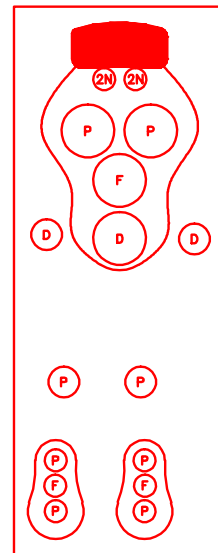

LINE	ESCAPE PLUS
MODEL	MALIBU
NUM	EP-760DL

AAT (OPT18-AAT16) SEAT JET LAYOUT

### 60 JETS LEGEND

QTY.	SYMB.	DESCRIPTION	PART#
6	2N	200 VELOCITY NECK 100%	PLU29920-612-400
8	2R	200 VELOCITY ROTO	PLU29920-022-400
24	2D	200 VELOCITY DIRECTIONAL	PLU29920-012-400
5	3D	300 VELOCITY DIRECTIONAL	PLU29930-112-400
4	3DR	300 VELOCITY DOUBLE ROTO	PLU29930-191-400
2	5D	500 VELOCITY DIRECTIONAL	PLU29950-012-400
1	5R	500 VELOCITY ROTO	PLU29950-081-400
2	5MM	500 VELOCITY MASSAGE-14	PLU29950-071-400
4	5DR	500 VELOCITY DOUBLE ROTO	PLU29950-032-400
3	5VTX	500 VELOCITY VTX	PLU29950-011-400
1	5T	500 VELOCITY TORNADO/WHIRLPOOL	PLU29950-501-400
1	D2	VELOCITY 2" WATER DIVERTER VALVE	PLU25058-202-400
4	A	VELOCITY AIR CONTROL VALVE	PLU25059-202-400
1	CWF	CURVED CASCADE LED WATERFALL	
1	OZ	PURE SILK OZONATOR	
1	F	75 SQ. FT. MEGAWER FILTER	
8	L	PREMIUM LED LIGHTING	
3	M/D	MAIN DRAIN	
3	P	Y-PILLOW	
1	CONTROL	NEO 1100 WAVE 3P	

### SPECIFICATIONS

DIMENSIONS (IN) 87"X87"X39.5"  
 DIMENSIONS (CM) 221X221X100  
 WATER CAP. 425GAL/1703L  
 APP. WEIGHT 850LBS/428kg

TITLE  
 2018 SPA LINE  
 ESCAPE PLUS SERIES  
 EP-760DL

DWG BY  
 J.ORNELAS