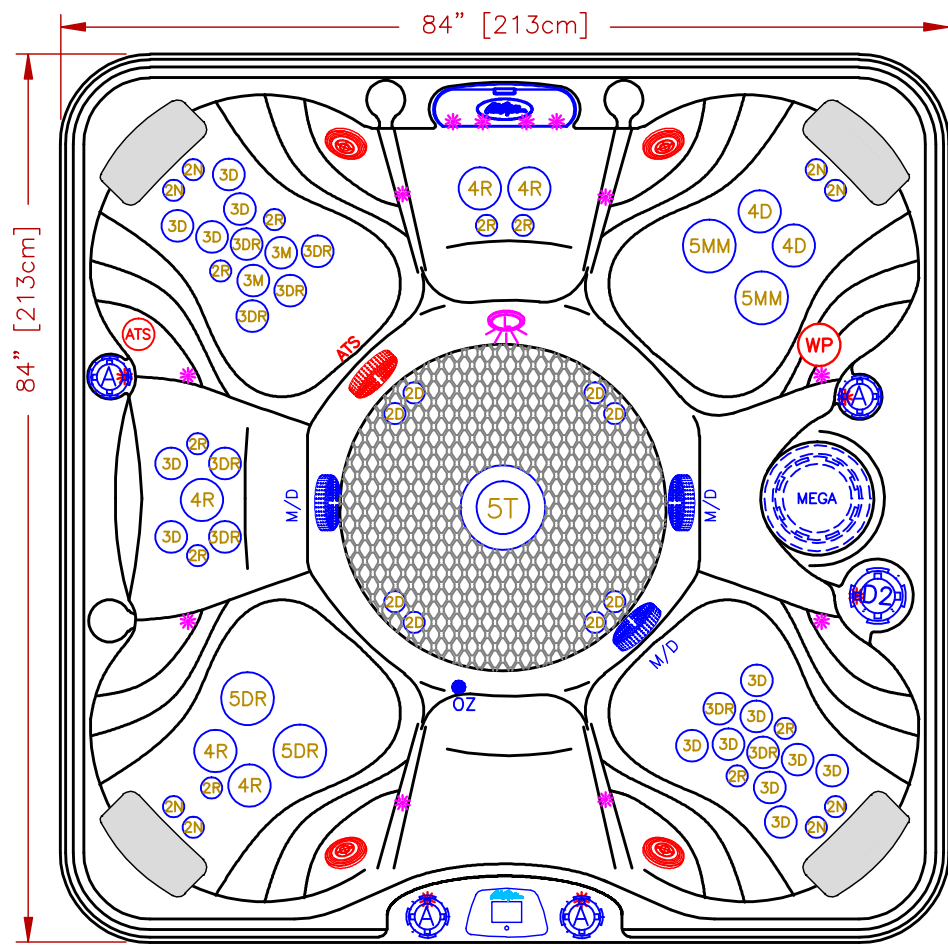

LINE	ESCAPE PLUS
MODEL	TROPICAL
NUM	EP-761B

61 JETS LEGEND			
QTY.	SYMB.	DESCRIPTION	PART#
8	2N	200 VELOCITY NECK 100%	PLU29920-612-400
9	2R	200 VELOCITY ROTO	PLU29920-022-400
8	2D	200 VELOCITY DIRECTIONAL	PLU29920-012-400
14	3D	300 VELOCITY DIRECTIONAL	PLU29930-112-400
2	3M	300 VELOCITY MASSAGE	PLU29930-142-400
8	3DR	300 VELOCITY DOUBLE ROTO	PLU29930-191-400
2	4D	400 VELOCITY DIRECTIONAL	PLU29940-112-400
5	4R	400 VELOCITY ROTO	PLU29940-122-400
2	5MM	500 VELOCITY MASSAGE-14	PLU29950-071-400
2	5DR	500 VELOCITY DOUBLE ROTO	PLU29950-032-400
1	5T	500 VELOCITY TORNADO/WHIRLPOOL	PLU29950-501-400
1	D2	VELOCITY 2" WATER DIVERTER VALVE	PLU25058-202-400
4	A	VELOCITY AIR CONTROL VALVE	PLU25059-202-400
1	CWF	CURVED CASCADE LED WATERFALL	
1	OZ	PURE SILK OZONATOR	
1	F	75 SQ. FT. MEGAWAIR FILTER	
1	L	PERIMETER LED LIGHTING	
3	M/D	MAIN DRAIN	
4	P	Y-PILLOW	
1	CONTROL	CAL SPAS TOUCH 1	

OPTIONS		
SYMB.	DESCRIPTION	OPT#
	C-LITE 2X FRONT CABINET CORNERS JET, CASCADE PILLOWS, VALVE LED LIGHTING	OPT19-966L2 OPT19-JPV850
AAT	AQUATIC AIR THERAPY (THERAPY SEAT)	OPT19-10
	ADJUSTABLE THERAPY SYSTEM	OPT19-109
	24/7 FILTRATION SYSTEM	OPT19-112C
	CAL SPAS WI-FI MODULE	OPT19-WI-FI-BW
	FREEDOM SOUND, BLUETOOTH, SUBWOOFER W/4-3" SPEAKERS	OPT19-FS43
	WHIRLPOOL JET OPTION	OPT19-337

<b>SPECIFICATIONS</b> DIMENSIONS (IN) 84"x84"x40-1/2" DIMENSIONS (CM) 213x213x103 WATER CAP. 425/1609L APP. WEIGHT 800/363Kg		
TITLE 2020 SPA LINE ESCAPE PLUS SERIES EP-761B		
DWG BY J. ORNELAS	DATE 10/29/19	
REV DESCRIPTION	REV No.	