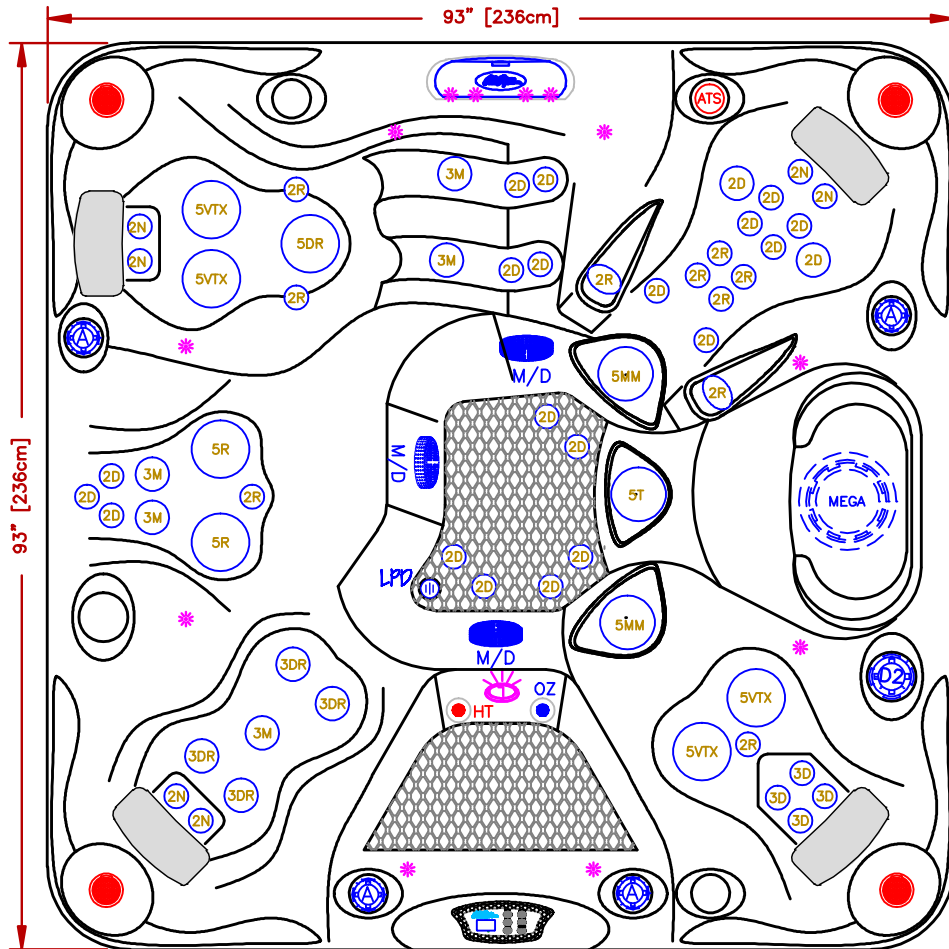

LINE	ESCAPE PLUS
MODEL	WINDSOR
NUM	EP-860L

60 JETS LEGEND			
QTY.	SYMB.	DESCRIPTION	PART#
6	2N	200 VELOCITY NECK 100%	PLU29920-612-400
10	2R	200 VELOCITY ROTO	PLU29920-022-400
21	2D	200 VELOCITY DIRECTIONAL	PLU29920-012-400
4	3D	300 VELOCITY DIRECTIONAL	PLU29930-112-400
4	3DR	300 VELOCITY DOUBLE ROTO	PLU29930-191-400
5	3M	300 VELOCITY MASSAGE	PLU29930-142-400
2	5R	500 VELOCITY ROTO	PLU29950-081-400
2	5MM	500 VELOCITY MASSAGE-14	PLU29950-071-400
1	5DR	500 VELOCITY DOUBLE ROTO	PLU29950-032-400
4	5VTX	500 VELOCITY VTX	PLU29950-011-400
1	5T	500 VELOCITY TORNADO/WHIRLPOOL	PLU29950-501-400
1	D2	VELOCITY 2" WATER DIVERTER VALVE	PLU25058-202-400
4	A	VELOCITY AIR CONTROL VALVE	PLU25059-202-400
1	CWF	CURVED CASCADE LED WATERFALL	
1	OZ	PURE SILK OZONATOR	
1	F	75 SQ. FT. MEGAWEIR FILTER	
8	L	PREMIUM LED LIGHTING	
3	M/D	MAIN DRAIN	
3	P	Y-PILLOW	
1	CONTROL	NEO 1100 WAVE 3P	

OPTIONS		
SYMB.	DESCRIPTION	OPT#
	C-LITE 2X FRONT CABINET CORNERS JET, CASCADE PILLOWS, VALVE LED LIGHTING	OPT18-966L2 OPT18-JPV850
AAT	AQUATIC AIR THERAPY (LOUNGER)	OPT18-16
	ADJUSTABLE THERAPY SYSTEM*	OPT18-109
	24/7 FILTRATION SYSTEM	OPT18-112C
	NEO WI-FI MODULE	OPT18-WI-FI
	FREEDOM SOUND, BLUETOOTH, SUBWOOFER W/4-3" SPEAKERS	OPT18-FS43

* THIS OPTION WILL REPLACE ONE OF THE 6.0 BHP PUMPS

SPECIFICATIONS
 DIMENSIONS (IN) 93"X93"X39.5"
 DIMENSIONS (CM) 236X236X100
 WATER CAP. 450GAL/1703L
 APP. WEIGHT 900LBS/428kg

TITLE
 2018 SPA LINE
 ESCAPE PLUS SERIES
 EP-860L

DWG BY J.ORNELAS DATE 7/2/18

REV DESCRIPTION REV No. D

NOTE: DUE TO OUR CONTINUOUS IMPROVEMENT PROGRAM, ALL MODELS AND SPECIFICATIONS ARE SUBJECT TO CHANGE WITHOUT NOTICE.

SCALE: