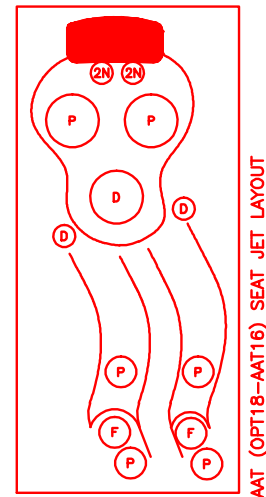

LINE	ESCAPE PLUS
MODEL	WINDSOR
NUM	EP-860L

60 JETS LEGEND			
QTY.	SYMB.	DESCRIPTION	PART#
6	2N	200 VELOCITY NECK 100%	PLU29920-612-400
10	2R	200 VELOCITY ROTO	PLU29920-022-400
21	2D	200 VELOCITY DIRECTIONAL	PLU29920-012-400
4	3D	300 VELOCITY DIRECTIONAL	PLU29930-112-400
4	3DR	300 VELOCITY DOUBLE ROTO	PLU29930-191-400
5	3M	300 VELOCITY MASSAGE	PLU29930-142-400
2	5R	500 VELOCITY ROTO	PLU29950-081-400
2	5MM	500 VELOCITY MASSAGE-14	PLU29950-071-400
1	5DR	500 VELOCITY DOUBLE ROTO	PLU29950-032-400
4	5VTX	500 VELOCITY VTX	PLU29950-011-400
1	5T	500 VELOCITY TORNADO/WHIRLPOOL	PLU29950-501-400
1	D2	VELOCITY 2" WATER DIVERTER VALVE	PLU25058-202-400
4	A	VELOCITY AIR CONTROL VALVE	PLU25059-202-400
1	CWF	CURVED CASCADE LED WATERFALL	
1	OZ	PURE SILK OZONATOR	
1	F	75 SQ. FT. MEGAWEIR FILTER	
8	L	PREMIUM LED LIGHTING	
3	M/D	MAIN DRAIN	
3	P	Y-PILLOW	
1	CONTROL	NEO 1100 WAVE 3P	

OPTIONS		
SYMB.	DESCRIPTION	OPT#
	C-LITE 2X FRONT CABINET CORNERS JET, CASCADE PILLOWS, VALVE LED LIGHTING	OPT18-966L2 OPT18-JPV850
AAT	AQUATIC AIR THERAPY (LOUNGER)	OPT18-16
	ADJUSTABLE THERAPY SYSTEM*	OPT18-109
	24/7 FILTRATION SYSTEM	OPT18-112C
	NEO WI-FI MODULE	OPT18-WI-FI
	FREEDOM SOUND, BLUETOOTH, SUBWOOFER W/4-3" SPEAKERS	OPT18-FS43

* THIS OPTION WILL REPLACE ONE OF THE 6.0 BHP PUMPS

SPECIFICATIONS
 DIMENSIONS (IN) 93"X93"X39.5"
 DIMENSIONS (CM) 236X236X100
 WATER CAP. 450GAL/1703L
 APP. WEIGHT 900LBS/428kg

TITLE
 2018 SPA LINE
 ESCAPE PLUS SERIES
 EP-860L