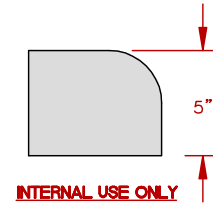

LINE	ESCAPE PLUS
MODEL	BEL AIR
NUM	EP-861B

AAT (OPT19-AAT10)
SEAT JET LAYOUT

61 JETS LEGEND			
QTY.	SYMB.	DESCRIPTION	PART#
8	2N	200 VELOCITY NECK 100%	PLU29920-612-400
9	2R	200 VELOCITY ROTO	PLU29920-022-400
8	2D	200 VELOCITY DIRECTIONAL	PLU29920-012-400
14	3D	300 VELOCITY DIRECTIONAL	PLU29930-112-400
2	3M	300 VELOCITY MASSAGE	PLU29930-142-400
8	3DR	300 VELOCITY DOUBLE ROTO	PLU29930-191-400
2	4D	400 VELOCITY DIRECTIONAL	PLU29940-112-400
5	4R	400 VELOCITY ROTO	PLU29940-122-400
2	5MM	500 VELOCITY MASSAGE-14	PLU29950-071-400
2	5DR	500 VELOCITY DOUBLE ROTO	PLU29950-032-400
1	5T	500 VELOCITY TORNADO/WHIRLPOOL	PLU29950-501-400
1	D2	VELOCITY 2" WATER DIVERTER VALVE	PLU25058-202-400
4	A	VELOCITY AIR CONTROL VALVE	PLU25059-202-400
1	CWF	CURVED CASCADE LED WATERFALL	
1	OZ	PURE SILK OZONATOR	
1	F	75 SQ. FT. MEGAWEAR FILTER	
1	L	PERIMETER LED LIGHTING	
3	M/D	MAIN DRAIN	
4	P	Y-PILLOW	
1	CONTROL	CAL SPAS TOUCH 1	

SPECIFICATIONS	
DIMENSIONS (IN)	93"x93"x40-1/2"
DIMENSIONS (CM)	236x236x103
WATER CAP.	450/1,703L
APP. WEIGHT	900/408Kg

TITLE		2019 SPA LINE ESCAPE PLUS SERIES EP-861B	
DWG BY	J.ORNELAS	DATE	12/07/18
REV	DESCRIPTION	REV	No.