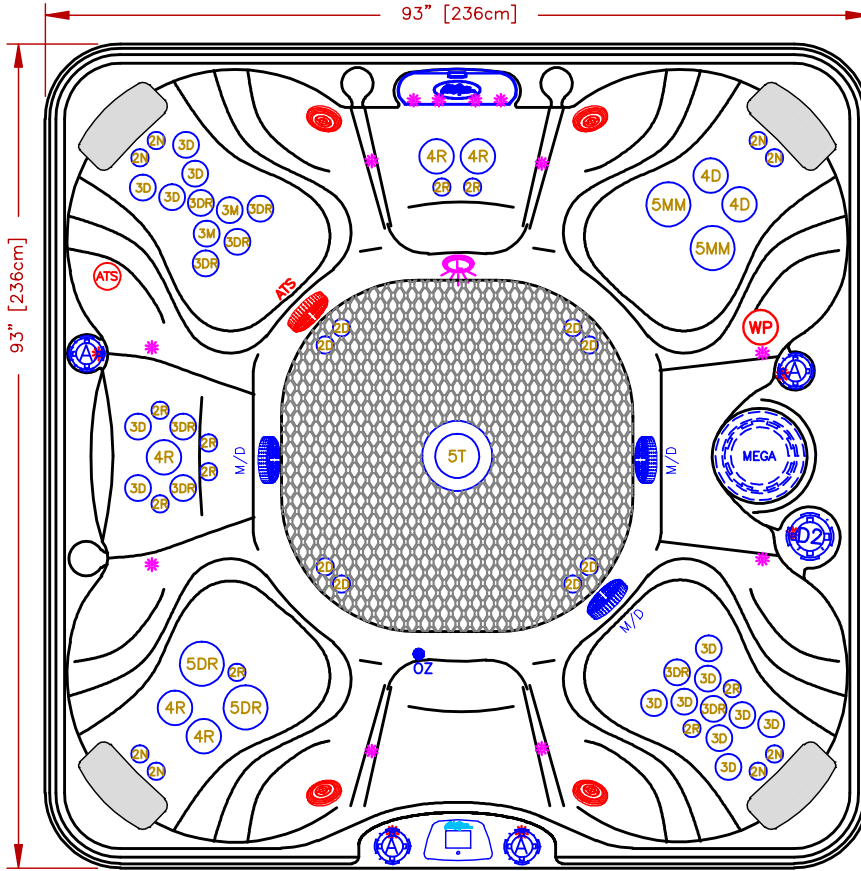

LINE	ESCAPE PLUS
MODEL	BEL AIR
NUM	EP-861B

AAT (OPT19-AAT10)
SEAT JET LAYOUT

61 JETS LEGEND			
QTY.	SYMB.	DESCRIPTION	PART#
8	2N	200 VELOCITY NECK 100%	PLU29920-612-400
9	2R	200 VELOCITY ROTO	PLU29920-022-400
8	2D	200 VELOCITY DIRECTIONAL	PLU29920-012-400
14	3D	300 VELOCITY DIRECTIONAL	PLU29930-112-400
2	3M	300 VELOCITY MASSAGE	PLU29930-142-400
8	3DR	300 VELOCITY DOUBLE ROTO	PLU29930-191-400
2	4D	400 VELOCITY DIRECTIONAL	PLU29940-112-400
5	4R	400 VELOCITY ROTO	PLU29940-122-400
2	5MM	500 VELOCITY MASSAGE-14	PLU29950-071-400
2	5DR	500 VELOCITY DOUBLE ROTO	PLU29950-032-400
1	5T	500 VELOCITY TORNADO/WHIRLPOOL	PLU29950-501-400
1	D2	VELOCITY 2" WATER DIVERTER VALVE	PLU25058-202-400
4	A	VELOCITY AIR CONTROL VALVE	PLU25059-202-400
1	CWF	CURVED CASCADE LED WATERFALL	
1	OZ	PURE SILK OZONATOR	
1	F	75 SQ. FT. MEGAWEAR FILTER	
1	L	PERIMETER LED LIGHTING	
3	M/D	MAIN DRAIN	
4	P	Y-PILLOW	
1	CONTROL	CAL SPAS TOUCH 1	

OPTIONS		
SYMB.	DESCRIPTION	OPT#
	C-LITE 2X FRONT CABINET CORNERS JET, CASCADE PILLOWS, VALVE LED LIGHTING	OPT19-966L2 OPT19-JPV850
AAT	AQUATIC AIR THERAPY (THERAPY SEAT)	OPT19-10
ATS	ADJUSTABLE THERAPY SYSTEM	OPT19-109
	24/7 FILTRATION SYSTEM	OPT19-112C
WI-FI	CAL SPAS WI-FI MODULE	OPT19-WI-FI-BW
	FREEDOM SOUND, BLUETOOTH, SUBWOOFER W/4-3" SPEAKERS	OPT19-FS43
	WHIRLPOOL JET OPTION	OPT19-337

SPECIFICATIONS	
DIMENSIONS (IN)	93"x93"x40-1/2"
DIMENSIONS (CM)	236x236x103
WATER CAP.	450/1,703L
APP. WEIGHT	900/408Kg

TITLE		2019 SPA LINE ESCAPE PLUS SERIES EP-861B	
DWG BY	J.ORNELAS	DATE	12/07/18
REV	DESCRIPTION	REV	No.