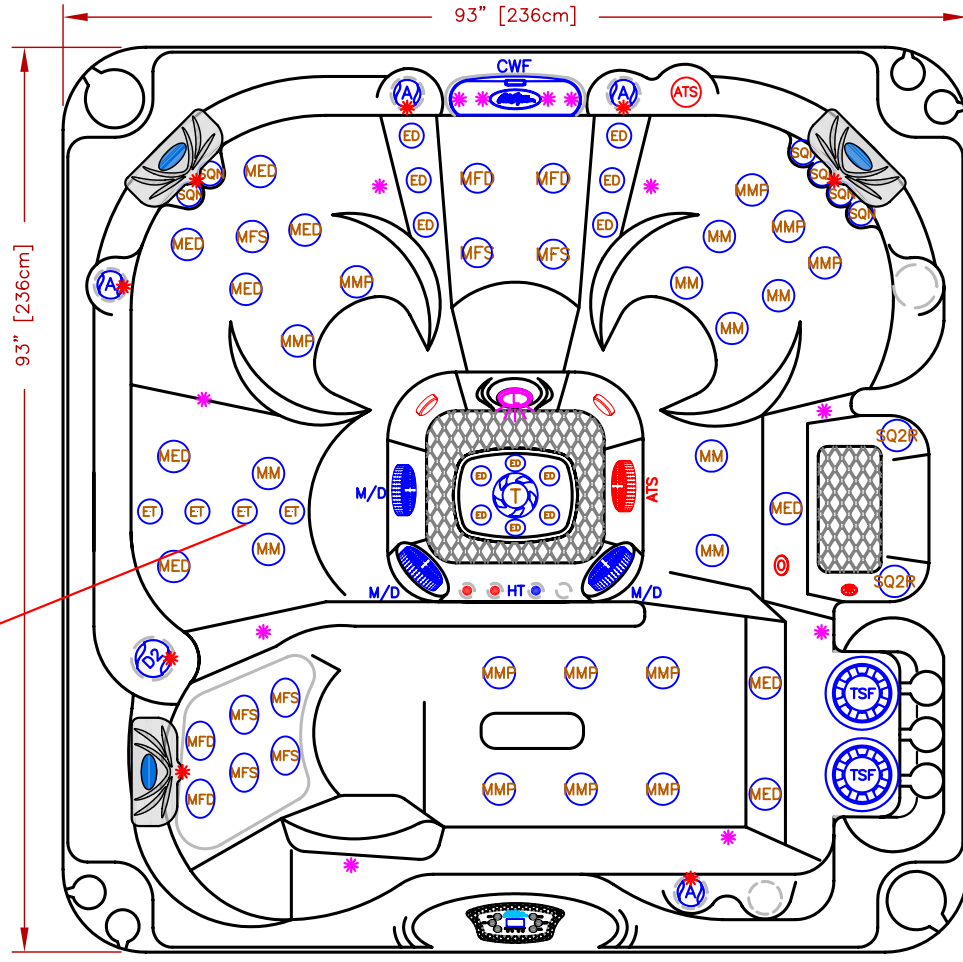

LINE	ESCAPE PLUS
MODEL	AVALON
NUM	EP-864L

- OPT17-FOY**
- = MS JET
  - = MS DRAIN
  - = MS AIR

(OPT17-FOY)  
REPLACE ET JET  
WITH MS JET

### 64 JETS LEGEND

QTY.	SYMB.	DESCRIPTION	PART#
6	(SQN)	NECK JET DIRECTIONAL BLK JET	PLU29923-114-000
2	(SQ2R)	ROTO/HAND JET	PLU29923-024-000
12	(ED)	EURO DIRECTIONAL BLK JET	PLUCS2295051S
4	(ET)	CLUSTER STORM BLK JET	PLUCS2295161S
8	(MM)	MINI-STORM TWIN ROTO BLK JET	PLUCS2298061S
11	(MMP)	MINI-MULTI-MASSAGE BLK JET	PLUCS2295171S
9	(MED)	MICRO XL DIRECTIONAL BLK JET	PLUCS2295031S
4	(MFD)	MAXI FLOW DIRECTIONAL BLK JET	PLUCS2295091S
7	(MFS)	MAXI SWIRL ROTO BLK JET	PLUCS2295101S
1	(T)	TORNADO BLK JET	PLUCS2295201S
1	(OZ)	PURE SILK OZONE	
4	(A)	AIR VALVE	
1	(D2)	2IN DIVERTER VALVE	
3	(M/D)	MAIN DRAIN	
1	(CWF)	CURVE CASCADE LED WATERFALL	
2	(F)	2X50 SQ.FT. FILTER TELEWEIR	
8	(L)	PREMIUM LED LIGHTING	
3	(P)	C-PILLOWS	
1	(CONTROL)	TP600T COLOR TOPSIDE	

SPECIFICATIONS
DIMENSIONS (IN) 93" X 93" X 39.5"
DIMENSIONS (CM) 236 X 236 X 100
WATER CAP. 450GAL / 1,700L
APP. WEIGHT 900LBS / 408Kg

TITLE		2017 SPA LINE ESCAPE PLUS SERIES EP-864L	
DWG BY	G.GARCIA	DATE	12/06/16
REV DESCRIPTION		REV No.	