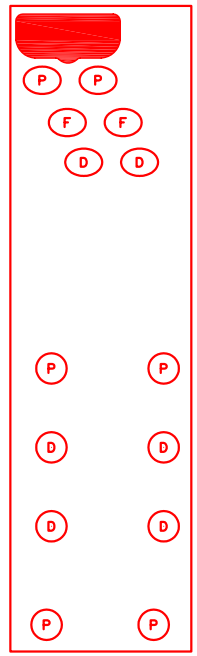

LINE	ESCAPE PLUS
MODEL	AVALON
NUM	EP-864L

- OPT17-FOY**
- = MS JET
  - = MS DRAIN
  - = MS AIR

(OPT17-FOY)  
REPLACE ET JET  
WITH MS JET

### 64 JETS LEGEND

QTY.	SYMB.	DESCRIPTION	PART#
6	(SQN)	NECK JET DIRECTIONAL BLK JET	PLU29923-114-000
2	(SQ2R)	ROTO/HAND JET	PLU29923-024-000
12	(ED)	EURO DIRECTIONAL BLK JET	PLUCS2295051S
4	(ET)	CLUSTER STORM BLK JET	PLUCS2295161S
8	(MM)	MINI-STORM TWIN ROTO BLK JET	PLUCS2298061S
11	(MMP)	MINI-MULTI-MASSAGE BLK JET	PLUCS2295171S
9	(MED)	MICRO XL DIRECTIONAL BLK JET	PLUCS2295031S
4	(MFD)	MAXI FLOW DIRECTIONAL BLK JET	PLUCS2295091S
7	(MFS)	MAXI SWIRL ROTO BLK JET	PLUCS2295101S
1	(T)	TORNADO BLK JET	PLUCS2295201S
1	(OZ)	PURE SILK OZONE	
4	(A)	AIR VALVE	
1	(D2)	2IN DIVERTER VALVE	
3	(M/D)	MAIN DRAIN	
1	(CWF)	CURVE CASCADE LED WATERFALL	
2	(F)	2X50 SQ.FT. FILTER TELEWEIR	
8	(L)	PREMIUM LED LIGHTING	
3	(P)	C-PILLOWS	
1	(CONTROL)	TP600T COLOR TOPSIDE	

SYMB.	DESCRIPTION	OPT#
	C-LITE 2X FRONT CABINET CORNERS JET, CASCADE PILLOW, VALVE LED LIGHTING	OPT17-988L2 OPT17-JPV850
	FOUNTAIN OF YOUTH (MICRO SILK)	OPT17-FOY
AAT	AQUATIC AIR THERAPY	OPT17-AAT16
(ATS)	ADJUSTABLE THERAPY SYSTEM	OPT17-109
	24/7 FILTRATION SYSTEM CAL PURE SALT SYSTEM	OPT17-112C OPT17-113B
	HYBRID SYSTEM+PURE UV+CURE	OPT17-191B
Wi-Fi	CAL SPAS Wi-Fi Module	OPT17-WI-FI
	FREEDOM SOUND, BLUETOOTH, SUBWOOFER W/4-6" SPEAKERS	OPT17-FS46

SPECIFICATIONS
DIMENSIONS (IN) 93" X 93" X 39.5"
DIMENSIONS (CM) 236 X 236 X 100
WATER CAP. 450GAL / 1,700L
APP. WEIGHT 900LBS / 408Kg

TITLE		2017 SPA LINE ESCAPE PLUS SERIES EP-864L	
DWG BY	G.GARCIA	DATE	12/06/16
REV DESCRIPTION		REV No.	