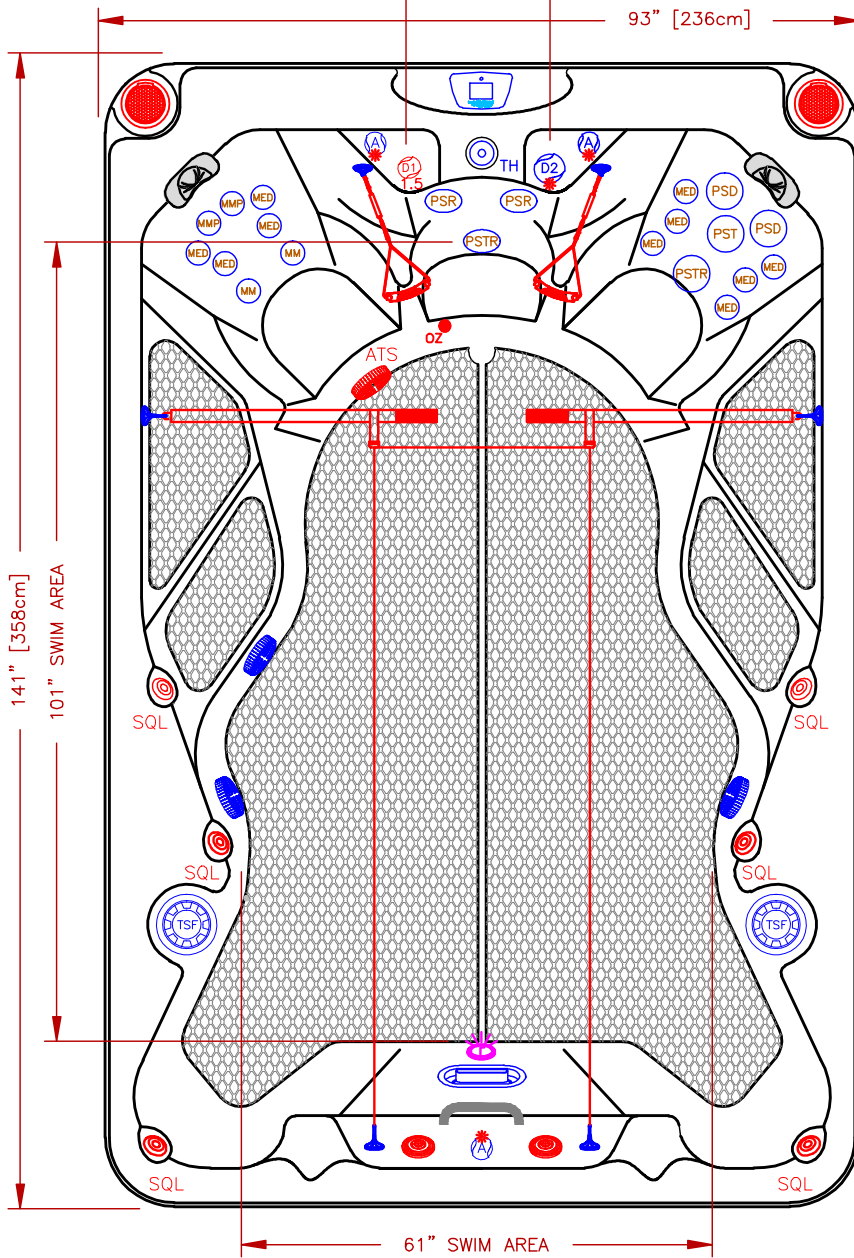

LINE	SWIM
MODEL	FITNESS
NUM	F-1222

ATS PANEL LOCATION  
MOVE 1" VALVE IF  
APPLICABLE AS SHOWN  
WHEN ATS IS ORDERED

REMOVE 2" VALVE  
WHEN ATS IS ORDERED

INTERNAL USE ONLY

### F-1222 JETS LEGEND

QTY	SYM	DESCRIPTION	PART NUMBER
2	MM	Mini-Storm Twin Roto Black	PLUCS2298061S
2	MMP	Mini-Multi Massage Black	PLUCS2295171S
10	MED	Micro XL Directional Black	PLUCS2295031S
2	PSD	PWR Storm Directional Black	PLUCS2295131S
2	PSR	PWR Storm Riffled Black	PLUCS2295141S
1	PST	PWR Storm Wagon Wheel Black	PLUCS2295191S
2	PSTR	PWR-Storm Twin Roto Black	PLUCS2295181S
1	RJ	River Jet	
1	D2	2" Water Diverter Valve	PLU21300465
3	A	Air Control Valve	PLU21300504
1	L	Multi Colored LED Light 5"	
1	-	9" Stainless Steel Handrail	
2	F	100 Sq. Ft. 2x50 Sq. Ft.	
3	M/D	Main Drain	
1	TH	Tether Anchor	
6	EA	Fitness Anchor	
2	-	I-Pillows	
1	Control	Cal Spas Touch 2	

DETAIL A-A  
RIVER JET

SPA 37" DEPTH

### SPECIFICATIONS

DIMENSIONS (IN) 93" X 141" X 42"  
DIMENSIONS (CM) 236 X 358 X 106  
WATER CAP. 1210GAL / 4580L  
APP. WEIGHT 1600LBS / 726Kg

TITLE  
2020 SPA LINE  
SWIM SERIES  
F-1222

DWG BY J. ORNELAS DATE 2/28/20