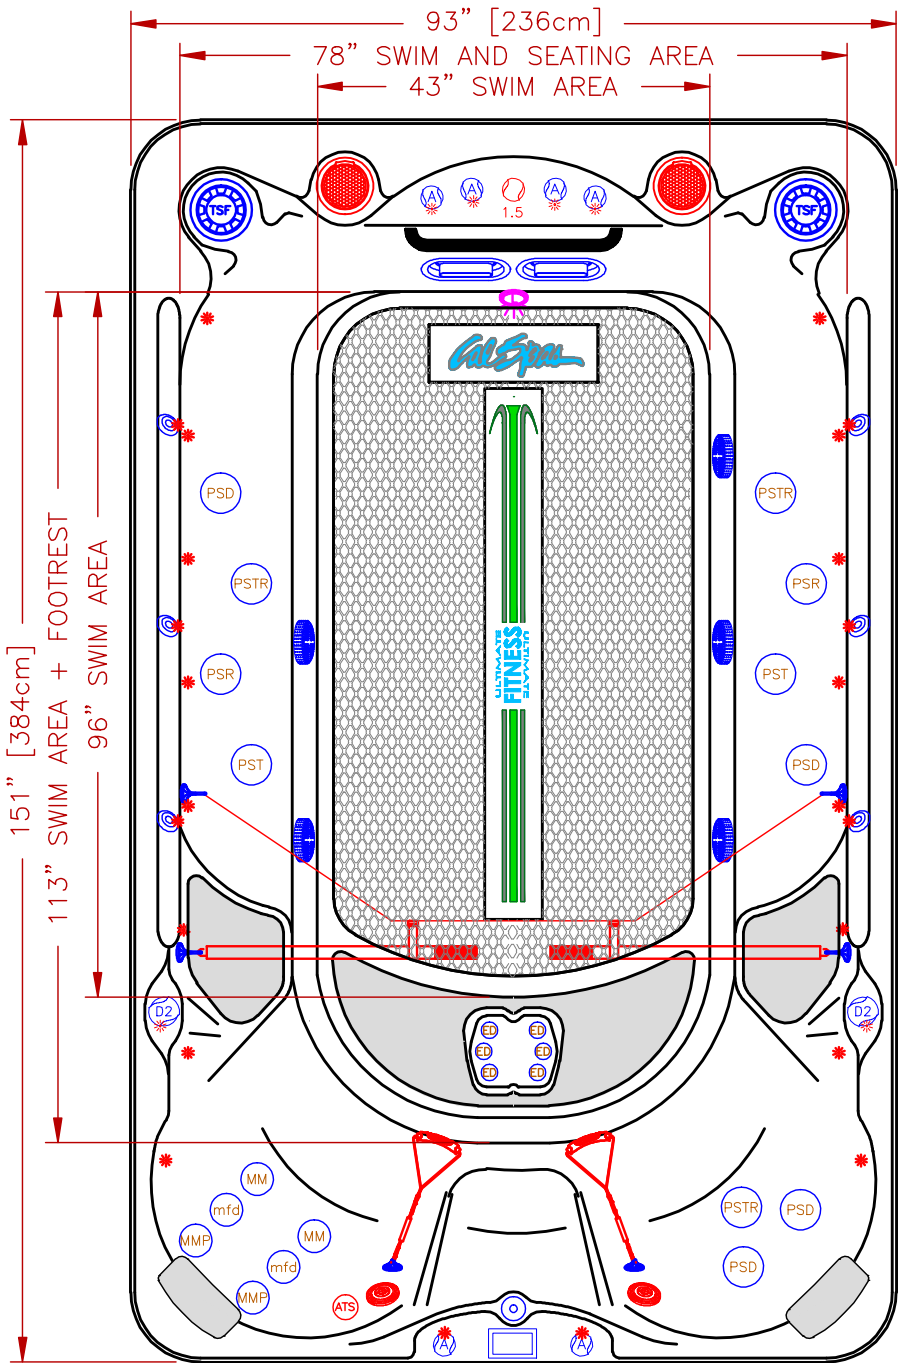

LINE	SWIM
MODEL	SWIM PRO
NUM	F-1325 PPX

### 25 JETS LEGEND

QTY.	SYMB.	DESCRIPTION	PART#
6	ED	EURO DIRECTIONAL-BLACK	PLUCS2295051S
2	MM	MINI-STORM TWIN ROTO-BLACK	PLUCS2298061S
2	MMP	MINI MULTI-MASSAGE BLACK	PLUCS2295171S
2	mdf	MINI STORM DIRECTIONAL	PLUCS2295061S
4	PSD	POWER STORM DIRECTIONAL BLACK	PLUCS2295131S
2	PSR	POWER STORM RIFFLED-BLACK	PLUCS2295141S
2	PST	PWR STORM WAGON WHEEL-BLACK	PLUCS2295191S
3	PSTR	POWER STORM TWIN ROTO JET BLACK	PLUCS2295181S
2	(JSPII)	RIVER JETS	
2	(D2)	2" WATER DIVERTER VALVE	PLU21300465
6	(A)	AIR CONTROL VALVE	PLU21300504
1	(L)	MULTI COLORED LED LIGHT 5"	
1	-	27" STAINLESS STEEL HANDRAIL	
6	(S)	LED DUAL HYDRO-STREAMERS PLUS™ W/VALVE	
2	(F)	100 SQ.FT. 2X50 SQ.FT. W/TELEWEIR	
5	(M/D)	MAIN DRAIN	
1	(TH)	TETHER ANCHOR	
6	(EA)	FITNESS ANCHOR	
2	-	DECAL FLOOR GRAPHIC	
2	-	Y-PILLOWS	
1	CONTROL	CAL SPAS TOUCH 3	
1	-	BEAM-LITE™ 4X CABINET CORNERS LED LIGHTING	
1	-	DECKING SAFETY STEPS	
1	-	HORIZONTAL CABINET PANELS AND BEAM CORNER	

#### SPECIFICATIONS

DIMENSIONS (IN)	93" X 151" X 51"
DIMENSIONS (CM)	236 X 384 X 130
WATER CAP.	1470GAL / 5564L
APP. WEIGHT	1750LBS / 793Kg

TITLE	2020 SPA LINE SWIM SPAS F-1325 PPX
-------	--

DWG BY	J. ORNELAS	DATE	2/28/20
REV DESCRIPTION		REV No.	