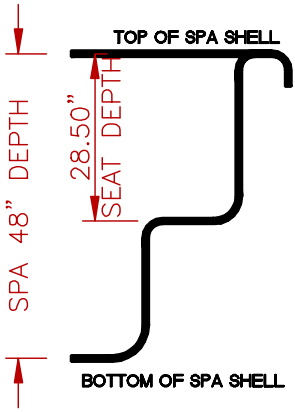

### 25 JETS LEGEND

QTY.	SYMB.	DESCRIPTION	PART#
6	ED	EURO DIRECTIONAL-BLACK	PLUCS2295051S
2	MM	MINI-STORM TWIN ROTO-BLACK	PLUCS2298061S
2	MMP	MINI MULTI-MASSAGE BLACK	PLUCS2295171S
2	mdf	MINI STORM DIRECTIONAL	PLUCS2295061S
4	PSD	POWER STORM DIRECTIONAL BLACK	PLUCS2295131S
2	PSR	POWER STORM RIFFLED-BLACK	PLUCS2295141S
2	PST	PWR STORM WAGON WHEEL-BLACK	PLUCS2295191S
3	PSTR	POWER STORM TWIN ROTO JET BLACK	PLUCS2295181S
2	(JSPII)	RIVER JETS	
2	(D2)	2" WATER DIVERTER VALVE	PLU21300465
6	(A)	AIR CONTROL VALVE	PLU21300504
1	(L)	MULTI COLORED LED LIGHT 5"	
1	-	27" STAINLESS STEEL HANDRAIL	
6	(S)	LED DUAL HYDRO-STREAMERS PLUS™ W/VALVE	
2	(F)	100 SQ.FT. 2X50 SQ.FT. W/TELEWEIR	
5	(M/D)	MAIN DRAIN	
1	(TH)	TETHER ANCHOR	
6	(EA)	FITNESS ANCHOR	
2	-	DECAL FLOOR GRAPHIC	
2	-	Y-PILLOWS	
1	CONTROL	CAL SPAS TOUCH 3	
1	-	BEAM-LITE™ 4X CABINET CORNERS LED LIGHTING	
1	-	DECKING SAFETY STEPS	
1	-	HORIZONTAL CABINET PANELS AND BEAM CORNER	

#### SPECIFICATIONS

DIMENSIONS (IN)	93" X 151" X 51"
DIMENSIONS (CM)	236 X 384 X 130
WATER CAP.	1470GAL / 5564L
APP. WEIGHT	1750LBS / 793Kg

TITLE	2020 SPA LINE SWIM SPAS F-1325 PPX
-------	--

DWG BY	J. ORNELAS	DATE	2/28/20
REV DESCRIPTION		REV No.	