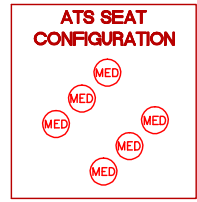

LINE	SWIM
MODEL	SWIM PRO
NUM	F-1325X

ADD 1.5" WHEN OPT20-825D-6PUMP IS ORDERED

ADD 1 M/D WHEN OPT20-825D-6PUMP IS ORDERED

25 JETS LEGEND

QTY.	SYMB.	DESCRIPTION	PART#
6	ED	EURO DIRECTIONAL-BLACK	PLUCS2295051S
2	MM	MINI-STORM TWIN ROTO-BLACK	PLUCS2298061S
2	MMP	MINI MULTI-MASSAGE BLACK	PLUCS2295171S
2	mdf	MINI STORM DIRECTIONAL	PLUCS2295061S
4	PSD	POWER STORM DIRECTIONAL BLACK	PLUCS2295131S
2	PSR	POWER STORM RIFFLED-BLACK	PLUCS2295141S
2	PST	PWR STORM WAGON WHEEL-BLACK	PLUCS2295191S
3	PSTR	POWER STORM TWIN ROTO JET BLACK	PLUCS2295181S
2	(JSP11)	RIVER JETS	
2	(D2)	2" WATER DIVERTER VALVE	PLU21300465
6	(A)	AIR CONTROL VALVE	PLU21300504
1	(L)	MULTI COLORED LED LIGHT 5"	
1	-	27" STAINLESS STEEL HANDRAIL	
2	(F)	100 SQ.FT. 2X50 SQ.FT. W/TELEWEIR	
3	(M/D)	MAIN DRAIN	
1	(TH)	TETHER ANCHOR	
6	(EA)	FITNESS ANCHOR	
2	-	DECAL FLOOR GRAPHIC	
2	-	Y-PILLOWS	
1	CONTROL	CAL SPAS TOUCH 3	
1	-	BEAM-LITE™ 4X CABINET CORNERS LED LIGHTING	
1	-	DECKING SAFETY STEPS	
1	-	ELITE HORIZONTAL CABINET PANELS AND BEAM CORNER	

OPTIONS		
SYMB.	DESCRIPTION	OPT#
	SWIM JETS, SPA JETS, VALVES LED LIGHTING	OPT20-JPV830
	ADJUSTABLE THERAPY SYSTEM	OPT20-109
	TWIN PURE SILK™ SYSTEM	OPT20-102D
	FREEDOM™ SOUND SYSTEM, BLUETOOTH, POWERED SUBWOOFER AND 4 SPEAKERS	OPT20-FS622
	PURE SILK OZONATOR	OPT20-102C
RF	CAL CONNECT RF MODULE	OPT20-168RF
	HYBRID SYSTEM + PURE UV+ CURE OZONE	OPT20-193H
	LED DUAL HYDRO-STREAMERS PLUS W/VALVE, W/PUMP	OPT20-825D-6PUMP