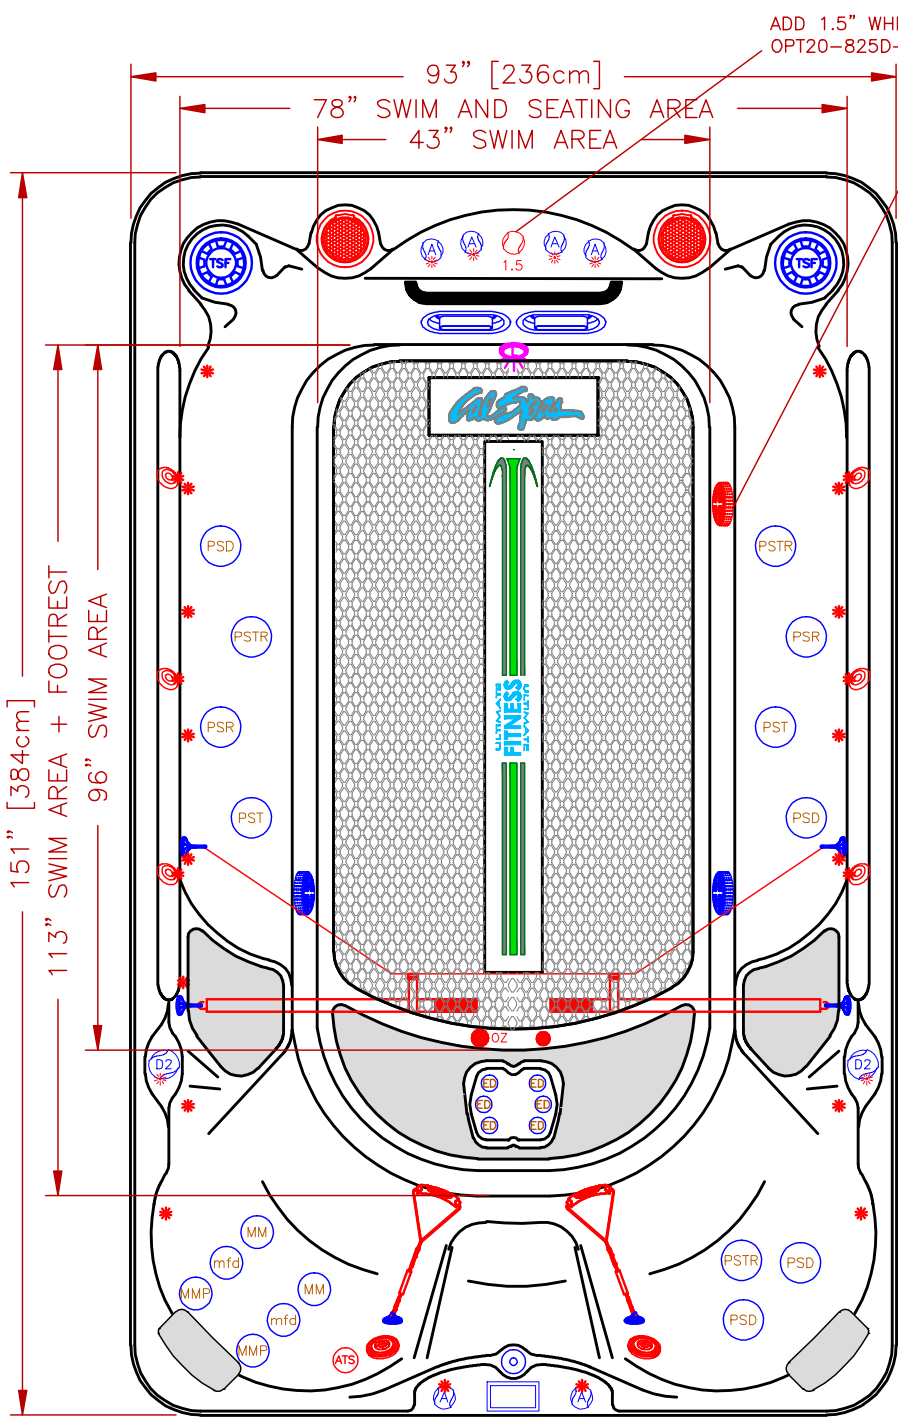

LINE	SWIM
MODEL	SWIM PRO
NUM	F-1325X

ADD 1.5" WHEN OPT20-825D-6PUMP IS ORDERED

ADD 1 M/D WHEN OPT20-825D-6PUMP IS ORDERED

25 JETS LEGEND

QTY.	SYMB.	DESCRIPTION	PART#
6	ED	EURO DIRECTIONAL-BLACK	PLUCS2295051S
2	MM	MINI-STORM TWIN ROTO-BLACK	PLUCS2298061S
2	MMP	MINI MULTI-MASSAGE BLACK	PLUCS2295171S
2	mdf	MINI STORM DIRECTIONAL	PLUCS2295061S
4	PSD	POWER STORM DIRECTIONAL BLACK	PLUCS2295131S
2	PSR	POWER STORM RIFFLED-BLACK	PLUCS2295141S
2	PST	PWR STORM WAGON WHEEL-BLACK	PLUCS2295191S
3	PSTR	POWER STORM TWIN ROTO JET BLACK	PLUCS2295181S
2	(JSP11)	RIVER JETS	
2	(D2)	2" WATER DIVERTER VALVE	PLU21300465
6	(A)	AIR CONTROL VALVE	PLU21300504
1	(L)	MULTI COLORED LED LIGHT 5"	
1	-	27" STAINLESS STEEL HANDRAIL	
2	(F)	100 SQ.FT. 2X50 SQ.FT. W/TELEWEIR	
3	(M/D)	MAIN DRAIN	
1	(TH)	TETHER ANCHOR	
6	(EA)	FITNESS ANCHOR	
2	-	DECAL FLOOR GRAPHIC	
2	-	Y-PILLOWS	
1	CONTROL	CAL SPAS TOUCH 3	
1	-	BEAM-LITE™ 4X CABINET CORNERS LED LIGHTING	
1	-	DECKING SAFETY STEPS	
1	-	ELITE HORIZONTAL CABINET PANELS AND BEAM CORNER	

OPTIONS		
SYMB.	DESCRIPTION	OPT#
	SWIM JETS, SPA JETS, VALVES LED LIGHTING	OPT20-JPV830
	ADJUSTABLE THERAPY SYSTEM	OPT20-109
	TWIN PURE SILK™ SYSTEM	OPT20-102D
	FREEDOM™ SOUND SYSTEM, BLUETOOTH, POWERED SUBWOOFER AND 4 SPEAKERS	OPT20-FS622
	PURE SILK OZONATOR	OPT20-102C
RF	CAL CONNECT RF MODULE	OPT20-168RF
	HYBRID SYSTEM + PURE UV+ CURE OZONE	OPT20-193H
	LED DUAL HYDRO-STREAMERS PLUS W/VALVE, W/PUMP	OPT20-825D-6PUMP

SWIM JET SYSTEM II

SPECIFICATIONS	
DIMENSIONS (IN) 93" X 151" X 51"	
DIMENSIONS (CM) 236 X 384 X 130	
WATER CAP. 1470GAL / 5564L	
APP. WEIGHT 1750LBS / 793Kg	

TITLE
**2020 SPA LINE
 SWIM SPAS
 F-1325X**