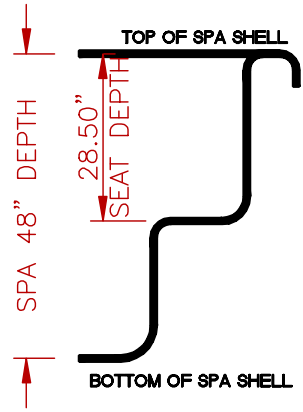

LINE	SWIM
MODEL	SWIM PRO
NUM	F-1325X

ADD 1.5" WHEN OPT20-825D-6PUMP IS ORDERED

ADD 1 M/D WHEN OPT20-825D-6PUMP IS ORDERED

25 JETS LEGEND

QTY.	SYMB.	DESCRIPTION	PART#
6	ED	EURO DIRECTIONAL-BLACK	PLUCS2295051S
2	MM	MINI-STORM TWIN ROTO-BLACK	PLUCS2298061S
2	MMP	MINI MULTI-MASSAGE BLACK	PLUCS2295171S
2	mdf	MINI STORM DIRECTIONAL	PLUCS2295061S
4	PSD	POWER STORM DIRECTIONAL BLACK	PLUCS2295131S
2	PSR	POWER STORM RIFFLED-BLACK	PLUCS2295141S
2	PST	PWR STORM WAGON WHEEL-BLACK	PLUCS2295191S
3	PSTR	POWER STORM TWIN ROTO JET BLACK	PLUCS2295181S
2	(JSP11)	RIVER JETS	
2	(D2)	2" WATER DIVERTER VALVE	PLU21300465
6	(A)	AIR CONTROL VALVE	PLU21300504
1	(L)	MULTI COLORED LED LIGHT 5"	
1	-	27" STAINLESS STEEL HANDRAIL	
2	(F)	100 SQ.FT. 2X50 SQ.FT. W/TELEWEIR	
3	(M/D)	MAIN DRAIN	
1	(TH)	TETHER ANCHOR	
6	(EA)	FITNESS ANCHOR	
2	-	DECAL FLOOR GRAPHIC	
2	-	Y-PILLOWS	
1	CONTROL	CAL SPAS TOUCH 3	
1	-	BEAM-LITE™ 4X CABINET CORNERS LED LIGHTING	
1	-	DECKING SAFETY STEPS	
1	-	ELITE HORIZONTAL CABINET PANELS AND BEAM CORNER	

SWIM JET SYSTEM II

SPECIFICATIONS	
DIMENSIONS (IN) 93" X 151" X 51"	
DIMENSIONS (CM) 236 X 384 X 130	
WATER CAP. 1470GAL / 5564L	
APP. WEIGHT 1750LBS / 793Kg	

TITLE
**2020 SPA LINE
 SWIM SPAS
 F-1325X**