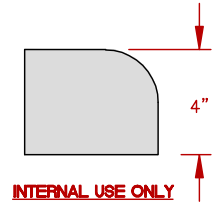

LINE	SWIM
MODEL	FREESTYLE
NUM	F-1420

20 JETS LEGEND			
QTY.	SYMB.	DESCRIPTION	PART#
4	(ED)	EURO DIRECTIONAL BLACK	PLUCS2295051S
4	(MM)	MINI-STORM TWIN ROTO BLACK	PLUCS2298061S
1	(MMP)	MINI-MULTI-MASSAGE BLACK	PLUCS2295171S
4	(MED)	MICRO XL DIRECTIONAL BLACK	PLUCS2295031S
2	(PSD)	POWER STORM DIRECTIONAL BLACK	PLUCS2295131S
2	(PSR)	POWER STORM RIFFLED BLACK	PLUCS2295141S
1	(PST)	POWER STORM WAGON WHEEL BLACK	PLUCS2295191S
1	(PSTR)	POWER STORM TWIN ROTO JET BLACK	PLUCS2295181S
1	(RJ)	RIVER JET	
2	(A)	AIR CONTROL VALVE	
1	(L)	MULTI COLORED LED LIGHT 5"	
1	-	27" STAINLESS STEEL HANDRAIL	
2	(F)	100 SQ. FT. 2X50 SQ. FT. W/TELEWEIR	
3	M/D	MAIN DRAIN	
1	TH	TETHER ANCHOR	
6	(EA)	FITNESS ANCHOR	
2	-	DECAL FLOOR GRAPHIC	
2	-	1-PILLOWS	
1	(CONTROL)	NEO 1100 WAVE 2P	

DETAIL A-A
RIVER JET

OPT18-158
[2] SWIM JETS, SPECK

SPECIFICATIONS
 DIMENSIONS (IN) 93" X 170" X 51"
 DIMENSIONS (CM) 236 X 432 X 130
 WATER CAP. 1800GAL / 6814L
 APP. WEIGHT 1800LBS / 818Kg

TITLE
 2018 SPA LINE
 SWIM SERIES
 F-1420