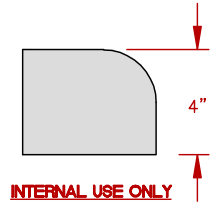

LINE	SWIM
MODEL	FREESTYLE
NUM	F-1420

20 JETS LEGEND			
QTY.	SYMB.	DESCRIPTION	PART#
4	(ED)	EURO DIRECTIONAL BLACK	PLUCS2295051S
4	(MM)	MINI-STORM TWIN ROTO BLACK	PLUCS2298061S
1	(MMP)	MINI-MULTI-MASSAGE BLACK	PLUCS2295171S
4	(MED)	MICRO XL DIRECTIONAL BLACK	PLUCS2295031S
2	(PSD)	POWER STORM DIRECTIONAL BLACK	PLUCS2295131S
2	(PSR)	POWER STORM RIFFLED BLACK	PLUCS2295141S
1	(PST)	POWER STORM WAGON WHEEL BLACK	PLUCS2295191S
1	(PSTR)	POWER STORM TWIN ROTO JET BLACK	PLUCS2295181S
1	(RJ)	RIVER JET	
2	(A)	AIR CONTROL VALVE	
1	(L)	MULTI COLORED LED LIGHT 5"	
1	-	27" STAINLESS STEEL HANDRAIL	
2	(F)	100 SQ. FT. 2X50 SQ. FT. W/TELEWEIR	
3	M/D	MAIN DRAIN	
1	TH	TETHER ANCHOR	
6	(EA)	FITNESS ANCHOR	
2	-	DECAL FLOOR GRAPHIC	
2	-	1-PILLOWS	
1	(CONTROL)	NEO 1100 WAVE 2P	

DETAIL A-A  
RIVER JET

OPT18-158  
[2] SWIM JETS, SPECK

BOTTOM OF SPA SHELL

**SPECIFICATIONS**

DIMENSIONS (IN) 93" X 170" X 51"  
 DIMENSIONS (CM) 236 X 432 X 130  
 WATER CAP. 1800GAL / 6814L  
 APP. WEIGHT 1800LBS / 818Kg