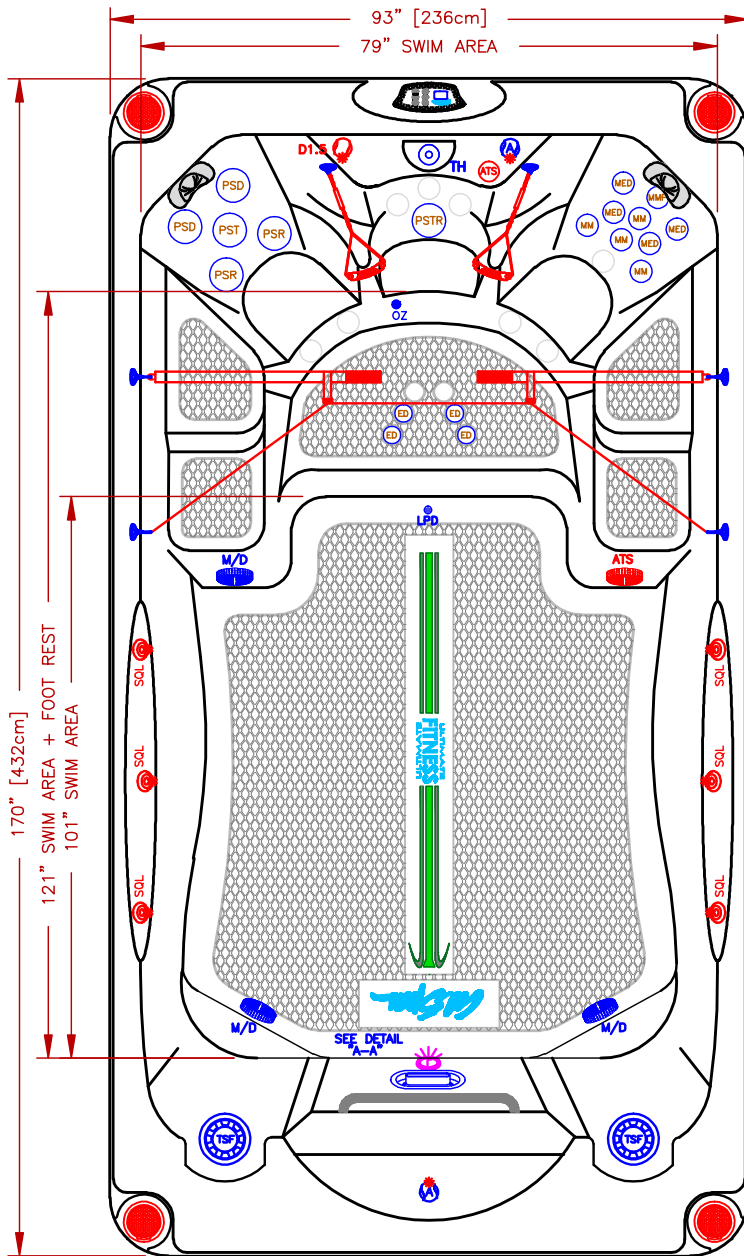

LINE	SWIM
MODEL	FREESTYLE
NUM	F-1420

20 JETS LEGEND			
QTY.	SYMB.	DESCRIPTION	PART#
4	(ED)	EURO DIRECTIONAL BLACK	PLUCS2295051S
4	(MM)	MINI-STORM TWIN ROTO BLACK	PLUCS2298061S
1	(MMP)	MINI-MULTI-MASSAGE BLACK	PLUCS2295171S
4	(MED)	MICRO XL DIRECTIONAL BLACK	PLUCS2295031S
2	(PSD)	POWER STORM DIRECTIONAL BLACK	PLUCS2295131S
2	(PSR)	POWER STORM RIFFLED BLACK	PLUCS2295141S
1	(PST)	POWER STORM WAGON WHEEL BLACK	PLUCS2295191S
1	(PSTR)	POWER STORM TWIN ROTO JET BLACK	PLUCS2295181S
1	(RJ)	RIVER JET	
2	(A)	AIR CONTROL VALVE	
1	(L)	MULTI COLORED LED LIGHT 5"	
1	-	27" STAINLESS STEEL HANDRAIL	
2	(F)	100 SQ. FT. 2X50 SQ. FT. W/TELEWEIR	
3	M/D	MAIN DRAIN	
1	TH	TETHER ANCHOR	
6	(EA)	FITNESS ANCHOR	
2	-	DECAL FLOOR GRAPHIC	
2	-	1-PILLOWS	
1	(CONTROL)	NEO 1100 WAVE 2P	

OPTIONS		
	C-LITE 2X FRONT CABINET CORNERS	OPT18-966L2
	JETS, CASCADE PILLOWS, VALVE LED LIGHTING	OPT18-JVP830
	LED DUAL HYDRO-STREAMERS W/VALVE	OPT18-B25D-6
	ADJUSTABLE THERAPY SYSTEM	OPT18-109
	TWO (2) SWIM JETS, SPECK PUMP	OPT18-158
	TWIN PURE SILK(TM) SYSTEM DUAL OZONATORS WITH MAZZIE INJECTORS AND MIXING CHAMBERS	OPT18-102D
	NEO WI-FI MODULE	OPT18-WI-FI
	FREEDOM SOUND, BLUETOOTH SUBWOOFER AND 4-6" SPEAKERS	OPT18-FS46

DETAIL A-A  
RIVER JET

OPT18-158  
[2] SWIM JETS, SPECK

BOTTOM OF SPA SHELL

**SPECIFICATIONS**

DIMENSIONS (IN) 93" X 170" X 51"  
 DIMENSIONS (CM) 236 X 432 X 130  
 WATER CAP. 1800GAL / 6814L  
 APP. WEIGHT 1800LBS / 818Kg

SCALE: