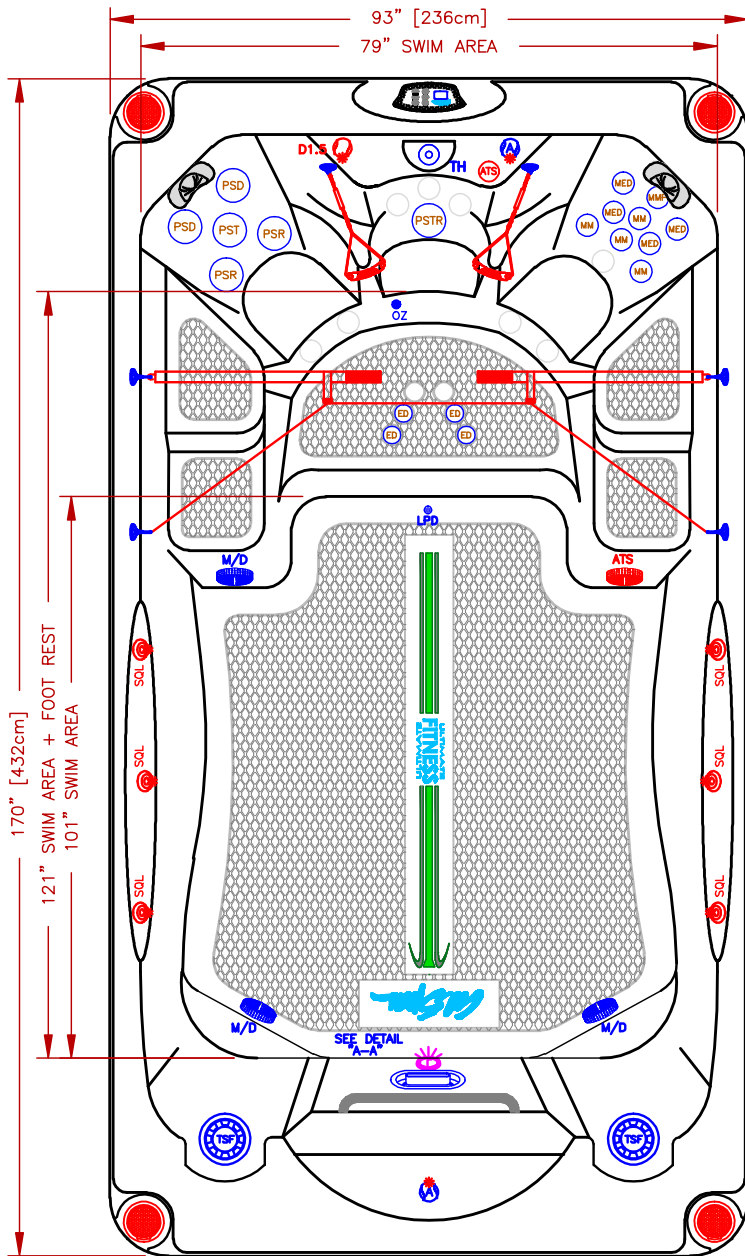

LINE	SWIM
MODEL	FREESTYLE
NUM	F-1420

20 JETS LEGEND			
QTY.	SYMB.	DESCRIPTION	PART#
4	(ED)	EURO DIRECTIONAL BLACK	PLUCS2295051S
4	(MM)	MINI-STORM TWIN ROTO BLACK	PLUCS2298061S
1	(MMP)	MINI-MULTI-MASSAGE BLACK	PLUCS2295171S
4	(MED)	MICRO XL DIRECTIONAL BLACK	PLUCS2295031S
2	(PSD)	POWER STORM DIRECTIONAL BLACK	PLUCS2295131S
2	(PSR)	POWER STORM RIFFLED BLACK	PLUCS2295141S
1	(PST)	POWER STORM WAGON WHEEL BLACK	PLUCS2295191S
1	(PSTR)	POWER STORM TWIN ROTO JET BLACK	PLUCS2295181S
1	(RJ)	RIVER JET	
2	(A)	AIR CONTROL VALVE	
1	(L)	MULTI COLORED LED LIGHT 5"	
1	-	27" STAINLESS STEEL HANDRAIL	
2	(F)	100 SQ. FT. 2X50 SQ. FT. W/TELEWEIR	
3	M/D	MAIN DRAIN	
1	TH	TETHER ANCHOR	
6	(EA)	FITNESS ANCHOR	
2	-	DECAL FLOOR GRAPHIC	
2	-	1-PILLOWS	
1	(CONTROL)	NEO 1100 WAVE 2P	

OPTIONS		
	C-LITE 2X FRONT CABINET CORNERS	OPT18-966L2
	JETS, CASCADE PILLOWS, VALVE LED LIGHTING	OPT18-JVP830
	LED DUAL HYDRO-STREAMERS W/VALVE	OPT18-B25D-6
	ADJUSTABLE THERAPY SYSTEM	OPT18-109
	TWO (2) SWIM JETS, SPECK PUMP	OPT18-158
	TWIN PURE SILK(TM) SYSTEM DUAL OZONATORS WITH MAZZIE INJECTORS AND MIXING CHAMBERS	OPT18-102D
	NEO WI-FI MODULE	OPT18-WI-FI
	FREEDOM SOUND, BLUETOOTH SUBWOOFER AND 4-6" SPEAKERS	OPT18-FS46

DETAIL A-A
RIVER JET

OPT18-158
[2] SWIM JETS, SPECK

SPECIFICATIONS
 DIMENSIONS (IN) 93" X 170" X 51"
 DIMENSIONS (CM) 236 X 432 X 130
 WATER CAP. 1800GAL / 6814L
 APP. WEIGHT 1800LBS / 818Kg

TITLE
 2018 SPA LINE
 SWIM SERIES
 F-1420