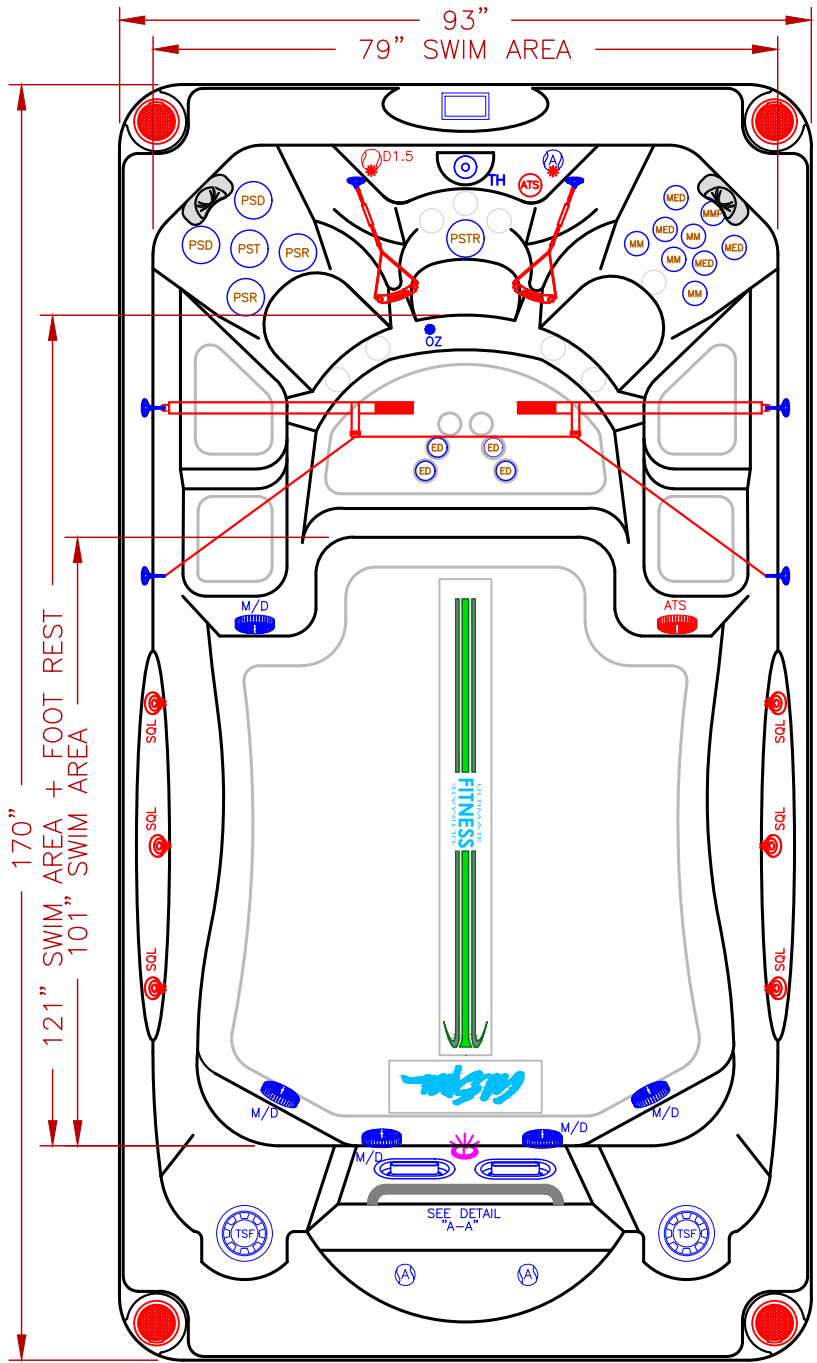

LINE	SWIM
MODEL	FREESTYLE
NUM	F-1421X

21 JETS LEGEND

QTY.	SYMB.	DESCRIPTION	PART#
4	(ED)	EURO DIRECTIONAL BLACK	PLUCS2295051S
4	(MM)	MINI-STORM TWIN ROTO BLACK	PLUCS2298061S
1	(MMP)	MINI-MULTI-MASSAGE BLACK	PLUCS2295171S
4	(MED)	MICRO XL DIRECTIONAL BLACK	PLUCS2295031S
2	(PSD)	POWER STORM DIRECTIONAL BLACK	PLUCS2295131S
2	(PSR)	POWER STORM RIFFLED BLACK	PLUCS2295141S
1	(PST)	POWER STORM WAGON WHEEL BLACK	PLUCS2295191S
1	(PSTR)	POWER STORM TWIN ROTO JET BLACK	PLUCS2295181S
2	(RJ)	RIVER JET	
3	(A)	AIR CONTROL VALVE	PLU21300504
1	(L)	MULTI COLORED LED LIGHT 5"	
1	-	27" STAINLESS STEEL HANDRAIL	
2	(F)	100 SQ. FT. 2X50 SQ. FT. W/TELEWEIR	
5	M/D	MAIN DRAIN	
1	TH	TETHER ANCHOR	
6	(EA)	FITNESS ANCHOR	
2	-	DECAL FLOOR GRAPHIC	
2	-	I-PILLOWS	
1	(CONTROL)	CAL SPAS TOUCH 3	

DETAIL A-A
JET STREAM PROPULSION
SYSTEM II [JSP II]

SPECIFICATIONS
DIMENSIONS (IN) 93" X 170" X 51"
DIMENSIONS (CM) 236 X 432 X 130
WATER CAP. 1800 GAL [6814 L]
APP. WEIGHT 1800 LBS [818 Kg]

TITLE
2021 SPA LINE
SWIM SERIES
F-1421X