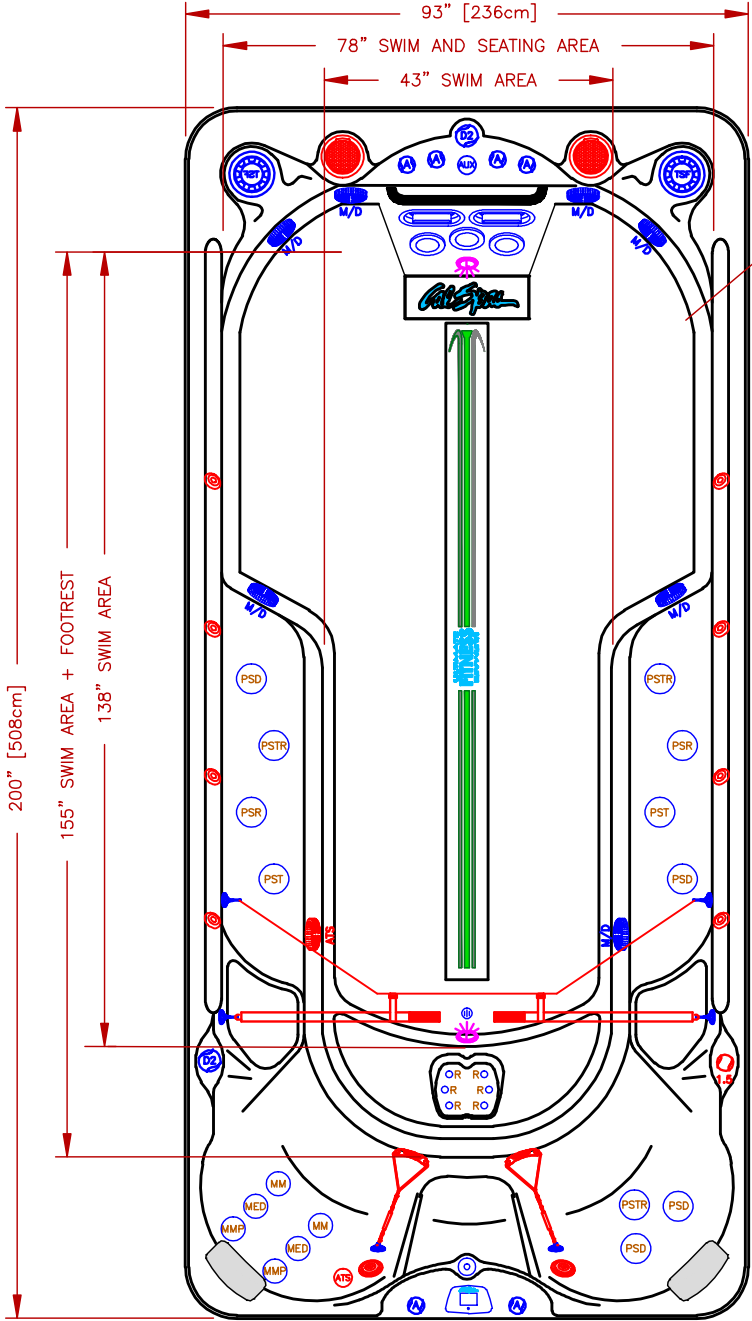

LINE	SWIM
MODEL	COMMANDER
NUM	F-1681

82 JETS LEGEND

QTY.	SYMB.	DESCRIPTION	PART#
60	R	RAIN JET	PLU23028-392-000
2	MM	MINI-STORM TWIN ROTO BLACK	PLUCS2298061S
2	MMP	MINI MULTI-MASSAGE BLACK	PLUCS2295171S
2	MED	MICRO XL DIRECTIONAL BLACK	PLUCS2295031S
4	PSD	POWER STORM DIRECTIONAL BLACK	PLUCS2295131S
2	PSR	POWER STORM RIFFLED-BLACK	PLUCS2295141S
2	PST	POWER STORM WAGON WHEEL-BLACK	PLUCS2295191S
3	PSTR	POWER STORM TWIN ROTO JET BLACK	PLUCS2295181S
2		RIVER JETS	PLU210-5101SCS
3	PSS	POWER STREAM SWIM JET BLACK	PLU210-0821S
2	D2	2" WATER DIVERTER VALVE	PLU25058-202-400
6	A	AIR CONTROL VALVE	PLU25059-202-400
2	L	MULTI COLORED LED LIGHT 5"	
1	-	27" STAINLESS STEEL HANDRAIL	
2	F	100 SQ.FT. 2X50 SQ.FT. W/TELEWEIR	
7	M/D	MAIN DRAIN	
1	TH	TETHER ANCHOR	
6	EA	FITNESS ANCHOR	
2	(P)	Y-PILLOWS	
2	-	DECAL FLOOR GRAPHIC	
1	CONTROL	CAL SPAS TOUCH 1 W/ AUXILIARY	

OPTIONS

	C-LITE 2X FRONT CABINET CORNERS	OPT19-965
	JETS, CASCADE PILLOWS, VALVE LED LIGHTING	OPT19-JVP830
	LED DUAL HYDRO-STREAMERS PLUS W/VALVE	OPT19-825D-8
	ADJUSTABLE THERAPY SYSTEM	OPT19-109
	PRO TRAINER SWIM SYSTEM	OPT19-SP3
	TWIN PURE SILK(TM) SYSTEM DUAL OZONATORS WITH MAZZIE INJECTORS AND MIXING CHAMBERS	OPT19-102D
	CAL SPAS Wi-Fi Module	OPT19-Wi-Fi-BW
	FREEDOM SOUND, BLUETOOTH SUBWOOFER W/4-6" SPEAKERS	OPT19-FS622

SPECIFICATIONS
 DIMENSIONS (IN) 93" X 200" X 51"
 DIMENSIONS (CM) 236 X 508 X 130
 WATER CAP. GAL / L
 APP. WEIGHT LBS / Kg

TITLE
 2019 SPA LINE
 SWIM SPAS
 F-1681

DWG BY J.ORNELAS DATE 12/12/18

REV DESCRIPTION REV No.