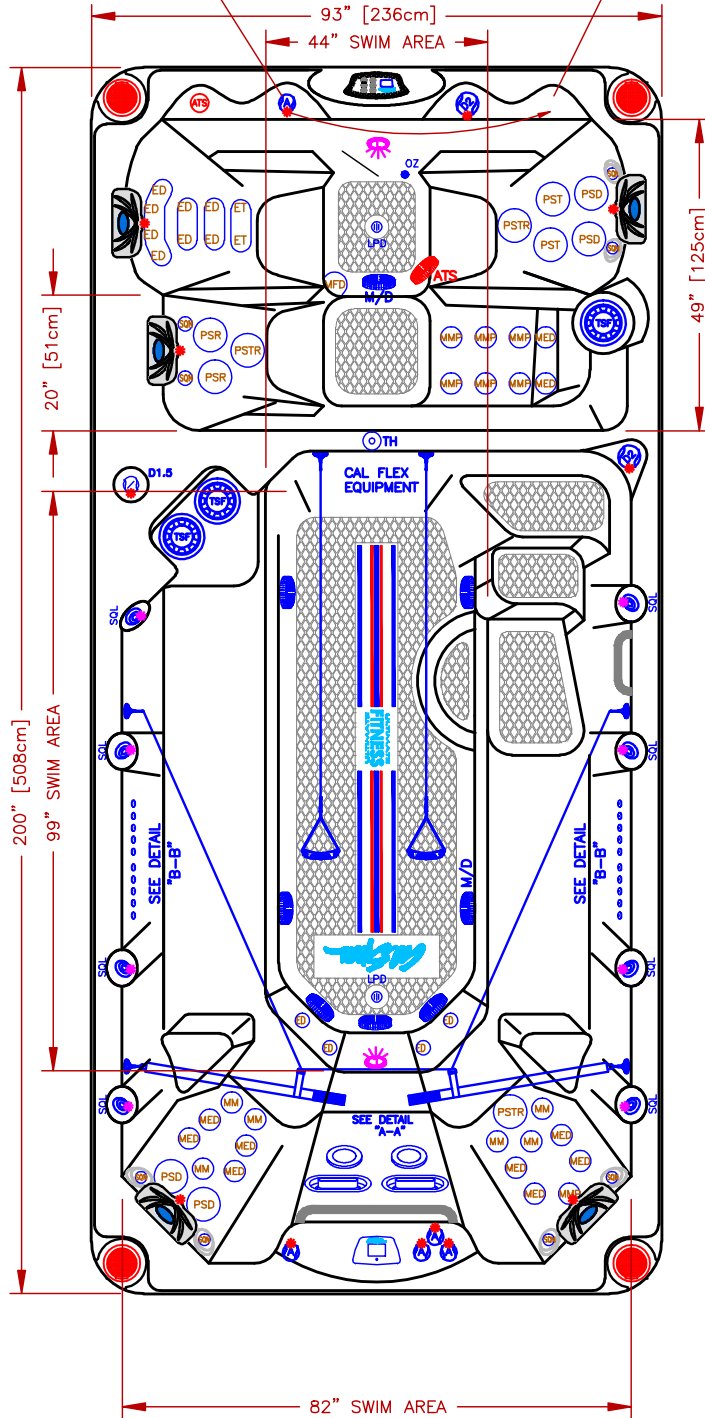

LINE	SWIM
MODEL	OLYMPIAN
NUM	F-1781

MOVE AIR VALVE AND ADD 1 AIR VALVE WHEN ATS OPTION IS ORDERED

ADD AIR VALVE WHEN ATS OPTION IS ORDERED ONLY

INTERNAL USE ONLY

81 JETS LEGEND

QTY.	SYMB.	DESCRIPTION	PART#
20	SJ	SWIM STABILIZATION JETS (RAIN)	PLU23028-292-000
8	SNQ	NECK JET DIRECTIONAL 100%	PLU29923-114-00
12	ED	EURO DIRECTIONAL BLACK	PLUCS2295051S
2	ET	CLUSTER STORM BLACK	PLUCS2295161S
6	MM	MINI-STORM TWIN ROTO BLACK	PLUCS2298061S
7	MMP	MINI-MULTI-MASSAGE BLACK	PLUCS2295171S
10	MED	MICRO XL DIRECTIONAL BLACK	PLUCS2295031S
1	MFD	MAXI FLOW DIRECTIONAL BLACK	PLUCS2295091S
4	PSD	PWR STORM DIRECTIONAL BLACK	PLUCS2295131S
2	PSR	PWR STORM RIFFLED BLACK	PLUCS2295141S
2	PST	PWR STORM WAGON WHEEL BLACK	PLUCS2295191S
3	PSTR	PWR STORM TWIN ROTO JET BLACK	PLUCS2295181S
4	JSP4	RIVER JETS/OLD FAITHFUL JETS	
8	SQL	LED DUAL HYDRO STREAMERS	
2	D2	2" WATER DIVERTER VALVE	
1	D1.5	1.5" DIVERTER VALVE	
5	A	AIR CONTROL VALVE	
1	OZ2	TWIN PURE SILK(TM) SYSTEM	
2	L	MULTI COLORED LED LIGHT 5"	
1	-	27" STAINLESS STEEL HANDRAIL	
2	F	100 SQ.FT. 2X50 SQ.FT. W/TELEWEIR	SWIM SIDE
1	F	1 X 50 SQ. FT. W/TELEWEIR	SPA SIDE
8	M/D	MAIN DRAIN	
1	TH	TETHER ANCHOR	
6	EA	FITNESS ANCHOR	
2	-	DECAL FLOOR GRAPHIC	
5	-	C-PILLOWS	
1	CONTROL	NEO 1100 WAVE 1P (SPA SIDE)	
1	CONTROL	SPA TOUCH CONTROL	

OPTIONS

	C-LITE 2X FRONT CABINET CORNERS	OPT18-966L2
	JETS, CASCADE PILLOWS, VALVE LED LIGHTING	OPT18-JVP830
	ADJUSTABLE THERAPY SYSTEM	OPT18-109
	PRO TRAINER SWIM SYSTEM	OPT18-SP3
	NEO WI-FI Module	OPT18-WI-FI
	FREEDOM SOUND, BLUETOOTH SUBWOOFER W/4-6" SPEAKERS	OPT18-FS622

DETAIL A-A
JETSTREAM PROPULSION SYSTEM [JSP]

DETAIL B-B
STABILIZATION SYSTEM [20]

SPECIFICATIONS

DIMENSIONS (IN) 93" X 200" X 51"
 DIMENSIONS (CM) 236 X 508 X 130
 WATER CAP. 2000/2285GAL/7570/1079L
 APP. WEIGHT 2950LBS / 1,338Kg

SCALE: