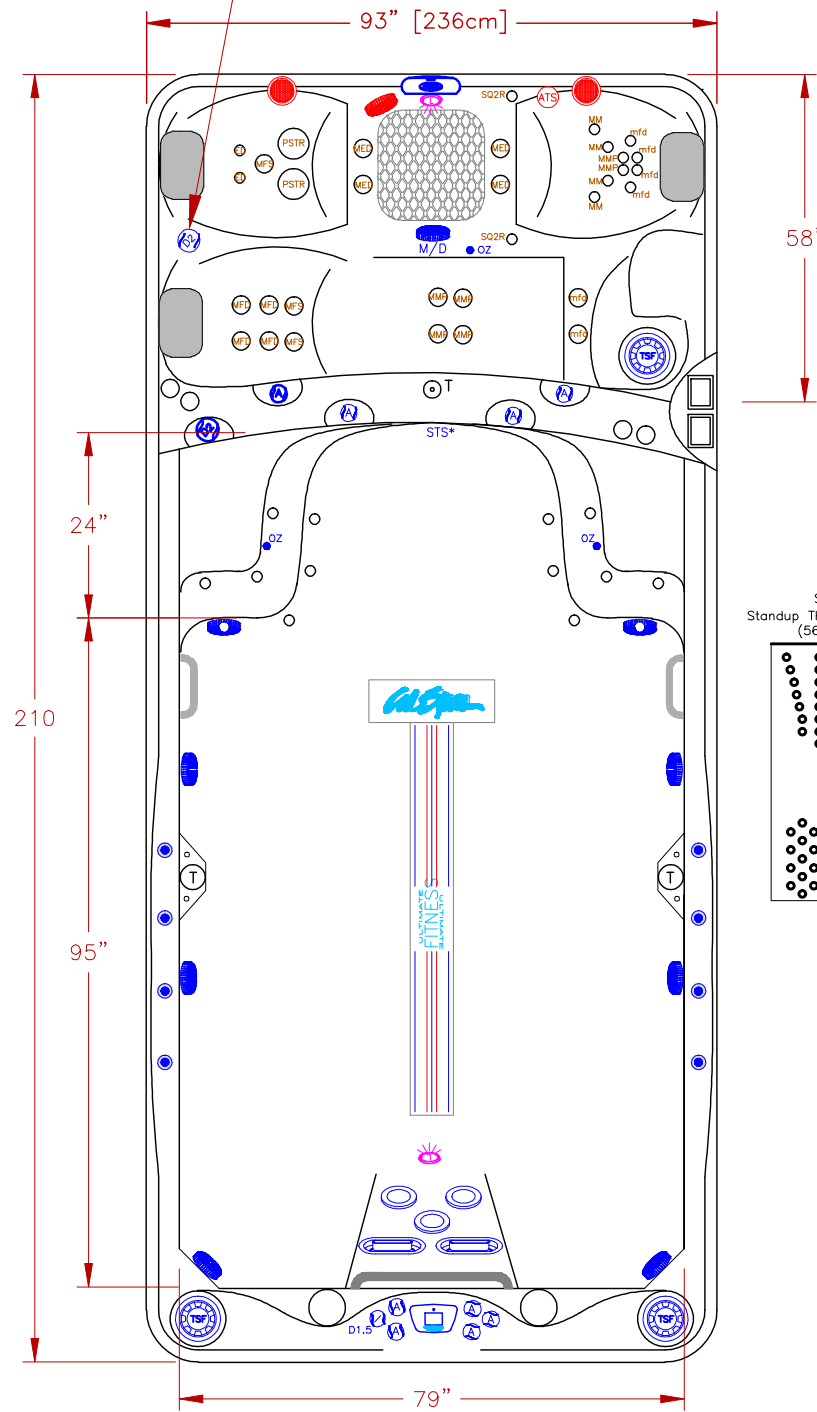

LINE	SWIM
MODEL	OLYMPIAN
NUM	F-1896DZ

REMOVE D2 WHEN ATS IS ORDERED

INTERNAL USE ONLY

96 JETS 2018 FITNESS F-1896Z			
QTY.	SYMB.	DESCRIPTION	PART#
56	R	RAIN JETS	PLU23028-392-000
2	ED	EURO DIRECTIONAL BLACK JETS	PLUCS2295051S
2	SO2R	ROTO/HAND JET	PLU29923-024-000
4	MM	MINI-STORM TWIN ROTO BLACK	PLUCS2298061S
6	MMP	MINI-MULTI-MASSAGE BLACK	PLUCS2295171S
4	MED	MICRO XL DIRECTIONAL BLACK	PLUCS2295031S
6	mfd	MICRO FLOW DIRECTIONAL	PLUCS2295061S
4	MFD	MAXI FLOW DIRECTIONAL BLACK	PLUCS2295091S
3	MFS	MAXI SWIRL ROTO BLACK	PLUCS2295101S
2	PSTR	PWR STORM TWIN ROTO JET BLACK	PLUCS2295181S
8	SQL	HYDRO STREAMERS PLUS	
2	CCJ	CROSSCURRENT SWIM JETS	PLUCS2295201S
2		RIVER JETS	PLU210-5101SCS
2	D2	2" WATER DIVERTER VALVE	PLU21300465
1	D1.5	1.5" DIVERTER VALVE	
9	A	AIR CONTROL VALVE	PLU21300504
2	L	MULTI COLORED LED LIGHT 5"	
12	SL	STEP LED POINTS	
1	-	27" STAINLESS STEEL HANDRAIL	
2	-	9" STAINLESS STEEL HANDRAIL	
2	TSF	100 SQ.FT. 2X50 SQ.FT. W/TELEWEIR	
1	TSF	50 SQ. FT. W/TELEWEIR	
9	M/D	MAIN DRAIN	
1	TH	TETHER ANCHOR	
2	-	DECAL FLOOR GRAPHIC	
3	-	Y-PILLOWS	
2	SWIM CONTROL	TOUCH-1	
1	SPA CONTROL	CAL SPAS TOUCH 2	
3	PSS	POWER STREAM SWIM JET BLACK	PLU210-0821S

DETAIL A-A  
JETSTREAM PROPULSION  
SYSTEM [JSP]

DEPTH  
SPA 45-1/2"

TOP OF SPA SHELL

BOTTOM OF SPA SHELL

SPECIFICATIONS

DIMENSIONS (IN) 93" X 210" X 51"  
DIMENSIONS (CM) 236 X 533 X 130  
WATER CAP. 1850/260GAL/7003/984L  
APP. WEIGHT 2950LBS / 1,338Kg

TITLE  
2019 SPA LINE  
SWIM PRO PLUS OLYMPIAN  
F-1896DZ

DWG BY  
J.ORNELAS

DATE  
12/12/18

REV DESCRIPTION

REV No.

NOTE: DUE TO OUR CONTINUOUS IMPROVEMENT PROGRAM, ALL MODELS AND SPECIFICATIONS ARE SUBJECT TO CHANGE WITHOUT NOTICE.

SCALE: