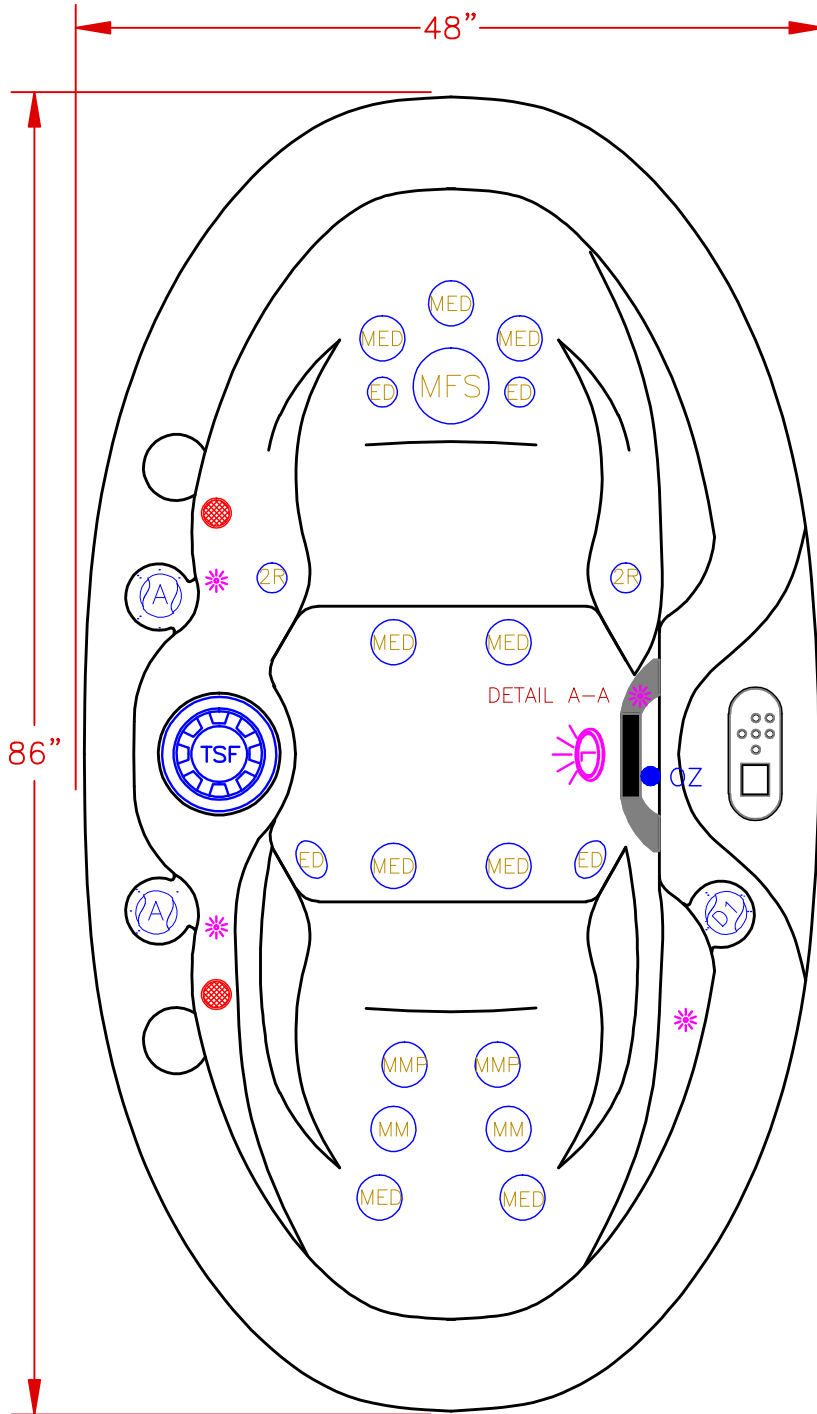

LINE	PATIO PLUS
MODEL	VERANDA
NUM	PPZ-420V

DETAIL A-A

OPTIONS

SYMB.	DESCRIPTION	OPT#
	PARIMETER AND WATERFALL LED LIGHTING	OPT20-863
	FOUNTAIN OF YOUTH (MICRO SILK) <small>*This option changes from NEO to BP equipment</small>	OPT20-FOY
	PURE SILK OZONATOR	OPT20-102C
	24/7 FILTRATION SYSTEM	OPT20-112C
	ADJUSTABLE THERAPY SYSTEM	OPT20-109
	FREEDOM SOUND, BLUETOOTH, SUBWOOFER W/2-3" SPEAKERS	OPT20-FS23
	LED JETS, VALVES, CASCADE PILLOWS	OPT20-JV831
-	DELUXE COLOR	OPT20-211
-	CAL ARMOR	OPT20-230
X	X-PACKAGE, PERIMETER LIGHTS, DELUXE COLOR, CAL ARMOR	VP20-XPATIO

20 JETS LEGEND

QTY.	SYMB.	DESCRIPTION	PART#
4	ED	EURO DIRECTIONAL BLACK JET	PLUCS2295051S
2	SQ2R	ROTO/HAND JET	PLU29923-024-000
9	MED	MICRO XL DIRECTIONAL BLACK	PLUCS2295031S
2	MM	MINI-STORM TWIN ROTO BLACK	PLUCS2298061S
2	MMP	MINI-MULTI MASSAGE BLACK	PLUCS2295171S
1	MFS	MAXI SWIRL ROTO BLACK	PLUCS2295101S
2	A	Air Control Valve	
1	L	Multi Colored LED Light 5"	
1	WF	Handrail Waterfall	
1	F	50 Sq. Ft. W/Teleweir	
1	Control	NEO 1100 Oval 1P	
1	M/D	Main Drain	
1	D1	WATERFALL ON-OFF VALVE	

SPECIFICATIONS

DIMENSIONS (IN) 86"x48"x34-1/2"
 DIMENSIONS (CM) 218cmx121cmx83cm
 WATER CAP. 200 gal [757L]
 APP. WEIGHT 480 LBS [218kg]

TITLE
 2020 SPA LINE
 PATIO PLUS
 PPZ420V

DWG BY J. ORNELAS DATE 12/20/19

REV DESCRIPTION REV No.

NOTE: DUE TO OUR CONTINUOUS IMPROVEMENT PROGRAM, ALL MODELS AND SPECIFICATIONS ARE SUBJECT TO CHANGE WITHOUT NOTICE.

SCALE: SCALE