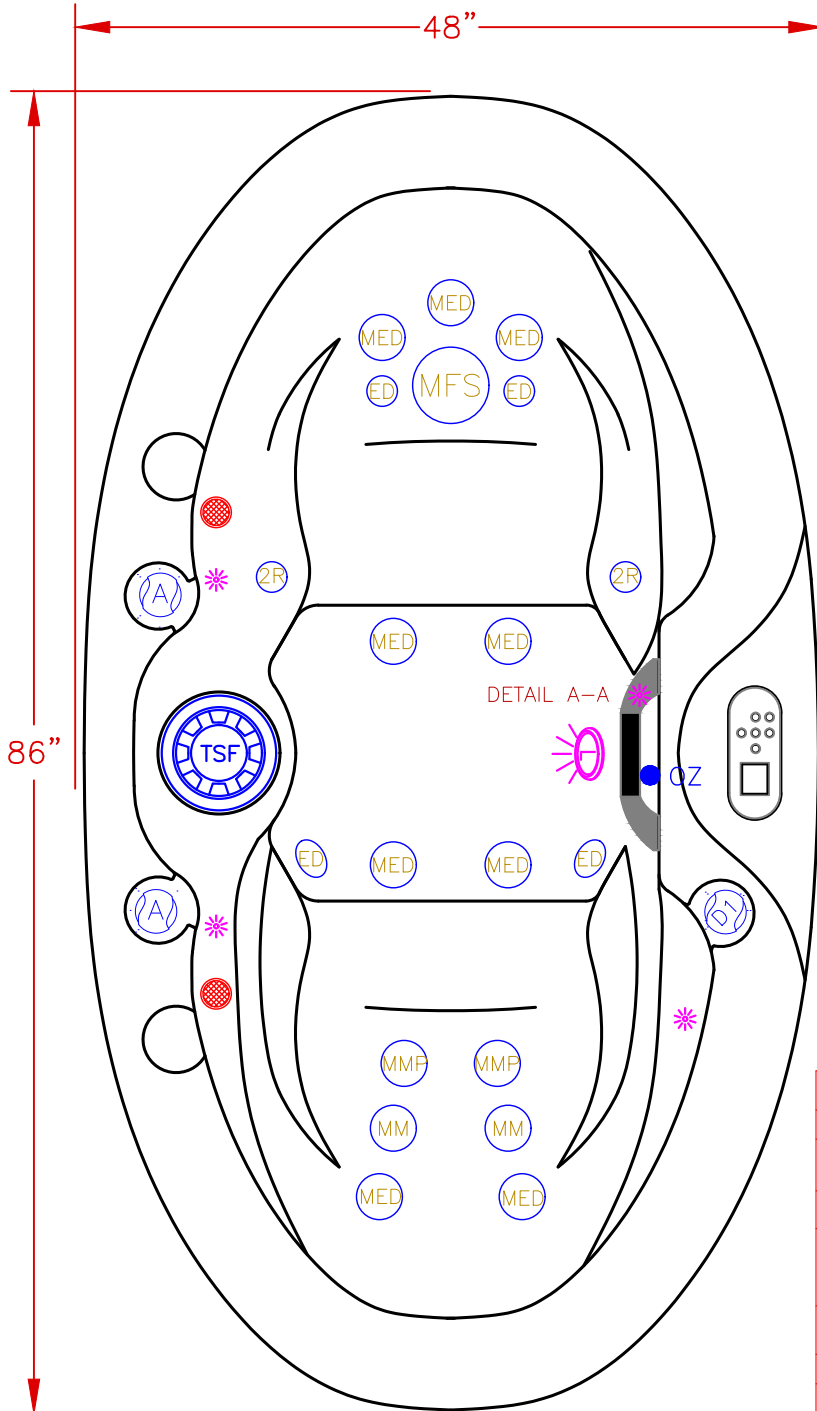

LINE	PATIO PLUS
MODEL	VERANDA
NUM	PPZ-420V

DETAIL A-A

OPTIONS		
SYMB.	DESCRIPTION	OPT#
	PERIMETER LED LIGHTING LED JETS AND VALVES	OPT21-863, OPT21-JV831
	PURE SILK OZONATOR	OPT21-102C-110
	FREEDOM SOUND, BLUETOOTH, SUBWOOFER W/4-3" SPEAKERS	OPT21-FS43
	FOUNTAIN OF YOUTH (MICRO SILK) <small>*this option changes from NEO to BP equipment</small>	OPT21-FOY
-	DELUXE SHELL COLORS UPGRADE	OPT21-211
-	CAL ARMOR - DARK BROWN ONLY	OPT21-230
-	STANDARD 5" TO 3" COVER	OPT21-233

20 JETS LEGEND

QTY.	SYMB.	DESCRIPTION	PART#
4	ED	EURO DIRECTIONAL BLACK JET	PLUCS2295051S
2	SQ2R	ROTO/HAND JET	PLU29923-024-000
9	MED	MICRO XL DIRECTIONAL BLACK	PLUCS2295031S
2	MM	MINI-STORM TWIN ROTO BLACK	PLUCS2298061S
2	MMP	MINI-MULTI MASSAGE BLACK	PLUCS2295171S
1	MFS	MAXI SWIRL ROTO BLACK	PLUCS2295101S
2	A	Air Control Valve	
1	L	Multi Colored LED Light 5"	
1	WF	Handrail Waterfall	
1	F	50 Sq. Ft. W/Teleweir	
1	Control	NEO 1100 Oval 1P	
1	M/D	Main Drain	
1	D1	WATERFALL ON-OFF VALVE	

SPECIFICATIONS
 DIMENSIONS (IN) 86"x48"x33"
 DIMENSIONS (CM) 218cmx121cmx83cm
 WATER CAP. 200 GAL [757L]
 APP. WEIGHT 480 LBS [218kg]

TITLE
 2021 SPA LINE
 PATIO PLUS
 PPZ420V

DWG BY M ORTEGA DATE 12/11/2020