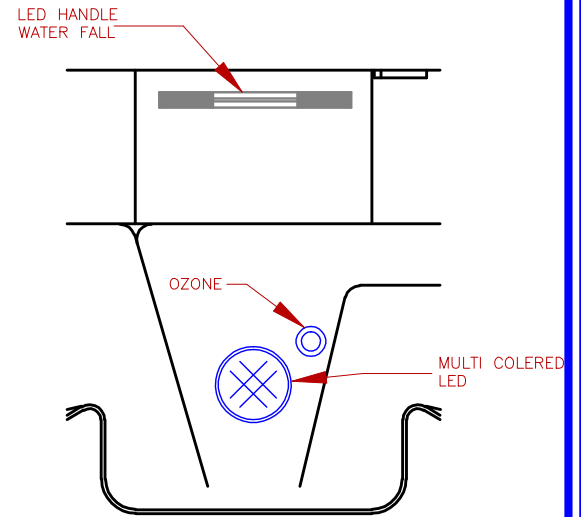

LINE	PATIO PLUS
MODEL	VERANDA
NUM	PPZ-420V

DETAIL A-A

OPTIONS

SYMB.	DESCRIPTION	OPT#
	PARIMETER AND WATERFALL LED LIGHTING	OPT20-863
	FOUNTAIN OF YOUTH (MICRO SILK) <small>*This option changes from NEO to BP equipment</small>	OPT20-FOY
	PURE SILK OZONATOR	OPT20-102C
	24/7 FILTRATION SYSTEM	OPT20-112C
	ADJUSTABLE THERAPY SYSTEM	OPT20-109
	FREEDOM SOUND, BLUETOOTH, SUBWOOFER W/2-3" SPEAKERS	OPT20-FS23
	LED JETS, VALVES, CASCADE PILLOWS	OPT20-JV831
-	DELUXE COLOR	OPT20-211
-	CAL ARMOR	OPT20-230
X	X-PACKAGE, PERIMETER LIGHTS, DELUXE COLOR, CAL ARMOR	VP20-XPATIO

20 JETS LEGEND

QTY.	SYMB.	DESCRIPTION	PART#
4	ED	EURO DIRECTIONAL BLACK JET	PLUCS2295051S
2	SQ2R	ROTO/HAND JET	PLU29923-024-000
9	MED	MICRO XL DIRECTIONAL BLACK	PLUCS2295031S
2	MM	MINI-STORM TWIN ROTO BLACK	PLUCS2298061S
2	MMP	MINI-MULTI MASSAGE BLACK	PLUCS2295171S
1	MFS	MAXI SWIRL ROTO BLACK	PLUCS2295101S
2	A	Air Control Valve	
1	L	Multi Colored LED Light 5"	
1	WF	Handrail Waterfall	
1	F	50 Sq. Ft. W/Teleweir	
1	Control	NEO 1100 Oval 1P	
1	M/D	Main Drain	
1	D1	WATERFALL ON-OFF VALVE	

SPECIFICATIONS

DIMENSIONS (IN) 86"x48"x34-1/2"
 DIMENSIONS (CM) 218cmx121cmx83cm
 WATER CAP. 200 gal [757L]
 APP. WEIGHT 480 LBS [218kg]

TITLE
 2020 SPA LINE
 PATIO PLUS
 PPZ420V

DWG BY J. ORNELAS DATE 12/20/19