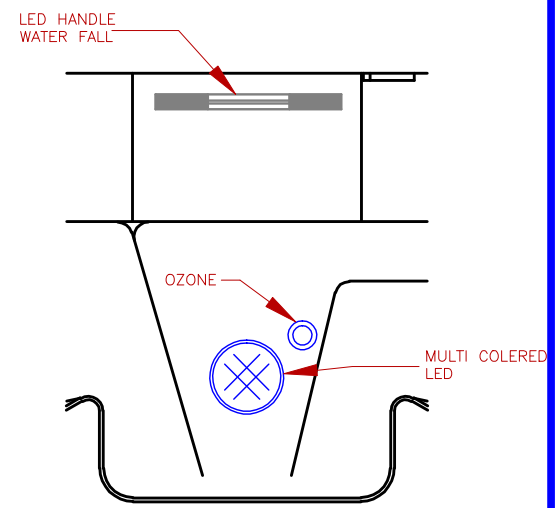

LINE	PATIO PLUS
MODEL	VERANDA
NUM	PPZ-420V

DETAIL A-A

20 JETS LEGEND

QTY.	SYMB.	DESCRIPTION	PART#
4	ED	EURO DIRECTIONAL BLACK JET	PLUCS2295051S
2	SQ2R	ROTO/HAND JET	PLU29923-024-000
9	MED	MICRO XL DIRECTIONAL BLACK	PLUCS2295031S
2	MM	MINI-STORM TWIN ROTO BLACK	PLUCS2298061S
2	MMP	MINI-MULTI MASSAGE BLACK	PLUCS229171SS
1	MFS	MAXI SWIRL ROTO BLACK	PLUCS2295101S
2	A	Air Control Valve	
1	L	Multi Colored LED Light 5"	
1	WF	Handrail Waterfall	
1	F	50 Sq. Ft. W/Teleweir	
1	Control	NEO 1100 Oval 1P	
1	M/D	Main Drain	
1	D1	WATERFALL ON-OFF VALVE	

OPTIONS

SYMB.	DESCRIPTION	OPT#
	PARAMETER AND WATERFALL LED LIGHTING	OPT19-863
	FOUNTAIN OF YOUTH (MICRO SILK) <small>*This option changes from MED to BP equipment</small>	OPT19-FOY
	PURE SILK OZONATOR	OPT19-102C
	24/7 FILTRATION SYSTEM	OPT19-112C
	NEO Wi-Fi MODULE	OPT19-Wi-Fi-WW
	ADJUSTABLE THERAPY SYSTEM	OPT19-109
	FREEDOM SOUND, BLUETOOTH, SUBWOOFER W/2-3" SPEAKERS	OPT19-FS23

**SPECIFICATIONS**  
 DIMENSIONS (IN) 86" X 48" X 33"  
 DIMENSIONS (CM) 218cmx121cmx83cm  
 WATER CAP. 200 gal [757L]  
 APP. WEIGHT 480 LBS [218kg]

TITLE  
 2019 SPA LINE  
 PATIO PLUS  
 PPZ420V

DWG BY J.ORNELAS DATE 11/29/18