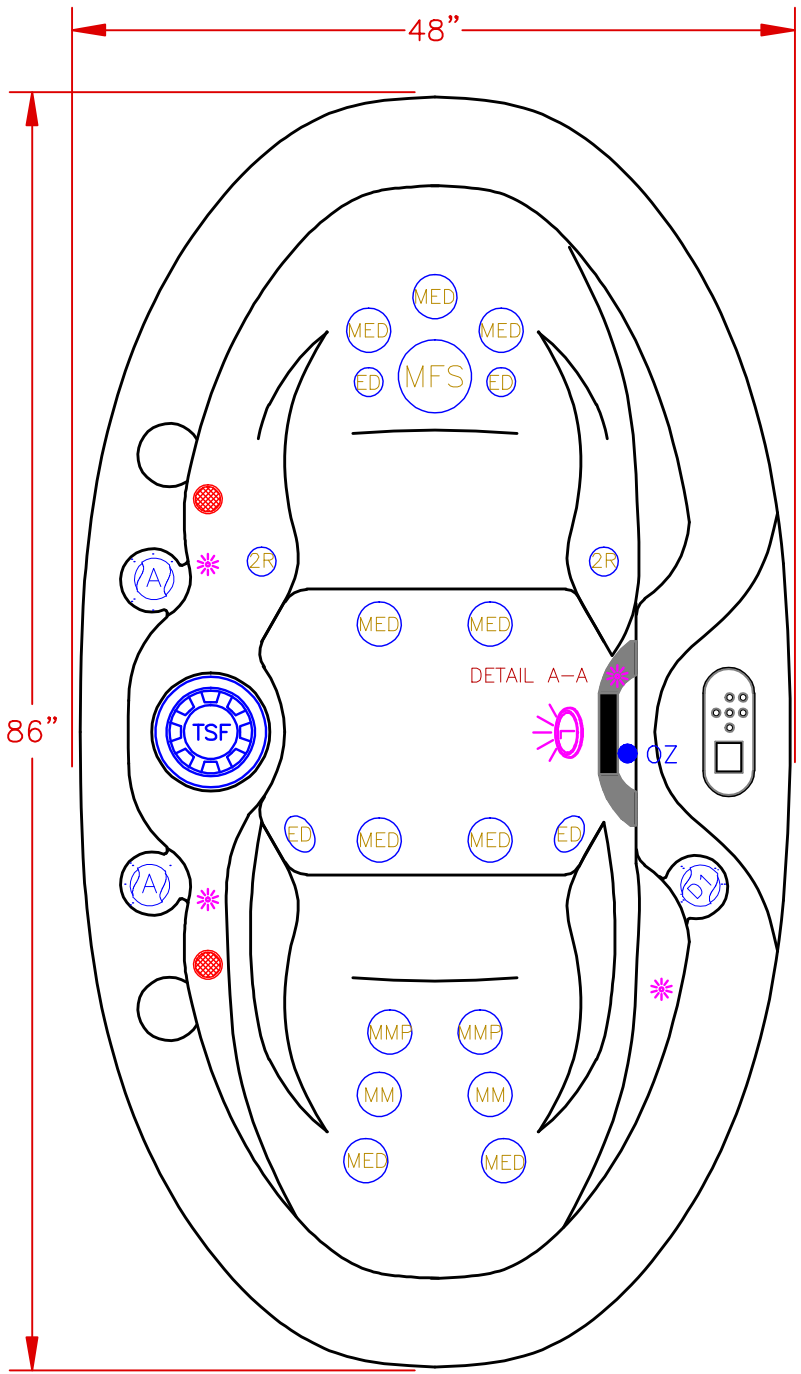

LINE	PATIO PLUS
MODEL	VERANDA
NUM	PPZ-420V

DETAIL A-A

20 JETS LEGEND

QTY.	SYMB.	DESCRIPTION	PART#
4	ED	EURO DIRECTIONAL BLACK JET	PLUCS2295051S
2	SQ2R	ROTO/HAND JET	PLU29923-024-000
9	MED	MICRO XL DIRECTIONAL BLACK	PLUCS2295031S
2	MM	MINI-STORM TWIN ROTO BLACK	PLUCS2298061S
2	MMP	MINI-MULTI MASSAGE BLACK	PLUCS229171SS
1	MFS	MAXI SWIRL ROTO BLACK	PLUCS2295101S
2	A	Air Control Valve	
1	L	Multi Colored LED Light 5"	
1	WF	Handrail Waterfall	
1	F	50 Sq. Ft. W/Teleweir	
1	Control	NEO 1100 Oval 1P	
1	M/D	Main Drain	
1	D1	WATERFALL ON-OFF VALVE	

OPTIONS

SYMB.	DESCRIPTION	OPT#
	PARAMETER AND WATERFALL LED LIGHTING	OPT19-863
	FOUNTAIN OF YOUTH (MICRO SILK) <small>*This option changes from MED to BP equipment</small>	OPT19-FOY
	PURE SILK OZONATOR	OPT19-102C
	24/7 FILTRATION SYSTEM	OPT19-112C
	NEO Wi-Fi MODULE	OPT19-Wi-Fi-WW
	ADJUSTABLE THERAPY SYSTEM	OPT19-109
	FREEDOM SOUND, BLUETOOTH, SUBWOOFER W/2-3" SPEAKERS	OPT19-FS23

**SPECIFICATIONS**  
 DIMENSIONS (IN) 86" X 48" X 33"  
 DIMENSIONS (CM) 218cmx121cmx83cm  
 WATER CAP. 200 gal [757L]  
 APP. WEIGHT 480 LBS [218kg]

TITLE  
 2019 SPA LINE  
 PATIO PLUS  
 PPZ420V

DWG BY J.ORNELAS DATE 11/29/18

REV DESCRIPTION REV No.

NOTE: DUE TO OUR CONTINUOUS IMPROVEMENT PROGRAM, ALL MODELS AND SPECIFICATIONS ARE SUBJECT TO CHANGE WITHOUT NOTICE.

SCALE:SCALE