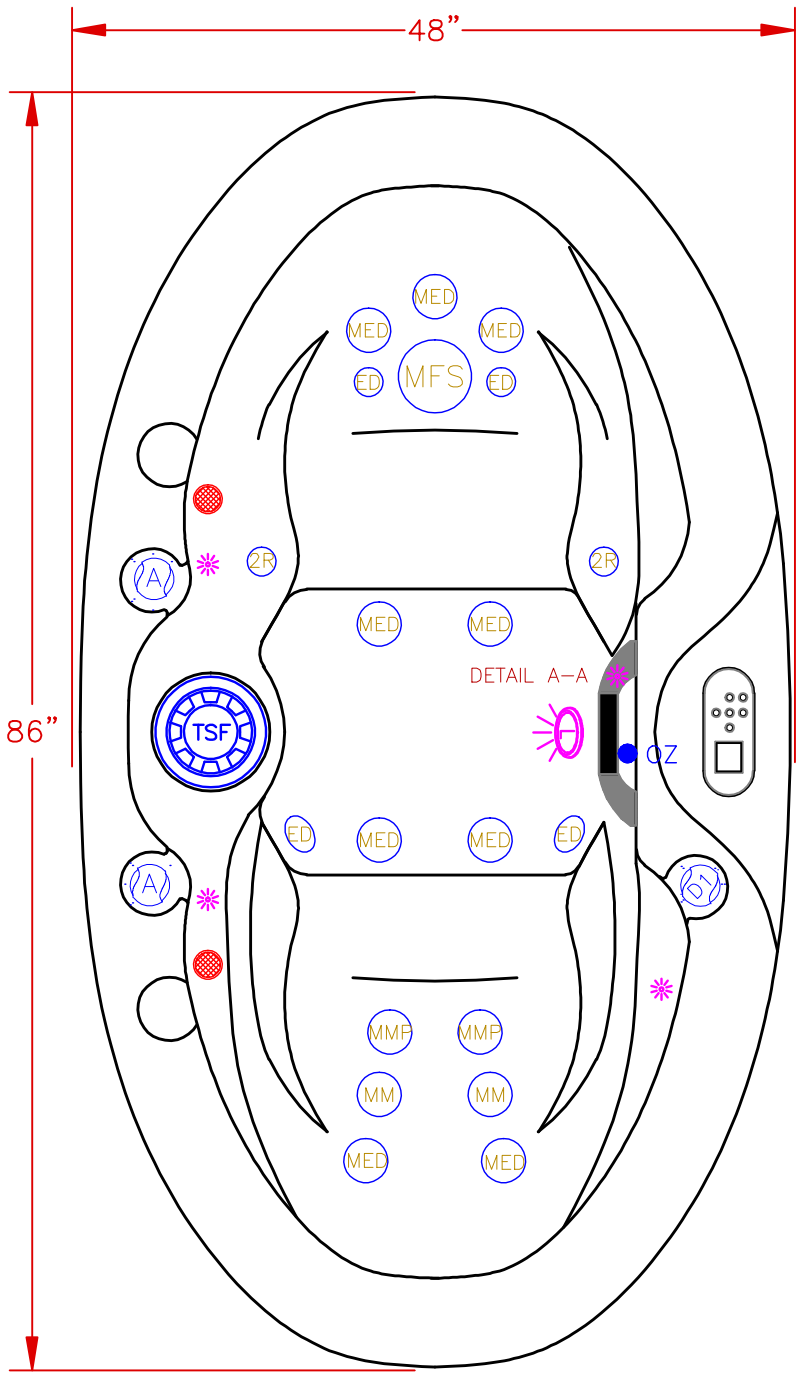

LINE	PATIO PLUS
MODEL	VERANDA
NUM	PPZ-420V

DETAIL A-A

20 JETS LEGEND			
QTY.	SYMB.	DESCRIPTION	PART#
4	ED	EURO DIRECTIONAL BLACK JET	PLUCS2295051S
2	SQ2R	ROTO/HAND JET	PLU29923-024-000
9	MED	MICRO XL DIRECTIONAL BLACK	PLUCS2295031S
2	MM	MINI-STORM TWIN ROTO BLACK	PLUCS2298061S
2	MMP	MINI-MULTI MASSAGE BLACK	PLUCS2295171S
1	MFS	MAXI SWIRL ROTO BLACK	PLUCS2295101S
2	A	Air Control Valve	
1	L	Multi Colored LED Light 5"	
1	WF	Handrail Waterfall	
1	F	50 Sq. Ft. W/Teleweir	
1	Control	NEO 1100 Oval 1P	
1	M/D	Main Drain	
1	D1	WATERFALL ON-OFF VALVE	

OPTIONS		
SYMB.	DESCRIPTION	OPT#
	PARAMETER AND WATERFALL LED LIGHTING	OPT19-863
	FOUNTAIN OF YOUTH (MICRO SILK) <small>*This option changes from MED to BP equipment</small>	OPT19-FOY
	PURE SILK OZONATOR	OPT19-102C
	24/7 FILTRATION SYSTEM	OPT19-112C
	NEO Wi-Fi MODULE	OPT19-Wi-Fi-WW
	ADJUSTABLE THERAPY SYSTEM	OPT19-109
	FREEDOM SOUND, BLUETOOTH, SUBWOOFER W/2-3" SPEAKERS	OPT19-FS23

SPECIFICATIONS
 DIMENSIONS (IN) 86"X48"X34-1/2"
 DIMENSIONS (CM) 218cmx121cmx83cm
 WATER CAP. 200 gal [757L]
 APP. WEIGHT 480 LBS [218kg]

TITLE
 2019 SPA LINE
 PATIO PLUS
 PPZ420V

DWG BY J.ORNELAS DATE 3/27/19

REV DESCRIPTION REV No.

NOTE: DUE TO OUR CONTINUOUS IMPROVEMENT PROGRAM, ALL MODELS AND SPECIFICATIONS ARE SUBJECT TO CHANGE WITHOUT NOTICE.

SCALE:SCALE