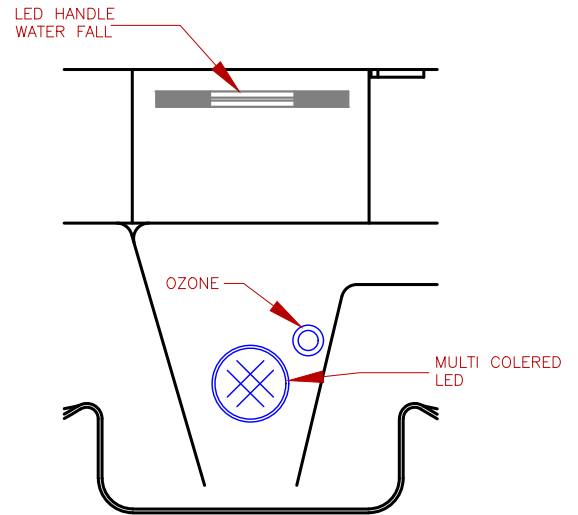

LINE	PATIO PLUS
MODEL	VERANDA
NUM	PPZ-420V

DETAIL A-A

OPTIONS		
SYMB.	DESCRIPTION	OPT#
	PERIMETER LED LIGHTING LED JETS AND VALVES	OPT21-863, OPT21-JV831
	PURE SILK OZONATOR	OPT21-102C-110
	FREEDOM SOUND, BLUETOOTH, SUBWOOFER W/4-3" SPEAKERS	OPT21-FS43
	FOUNTAIN OF YOUTH (MICRO SILK) <small>*this option changes from NEO to BP equipment</small>	OPT21-FOY
-	DELUXE SHELL COLORS UPGRADE	OPT21-211
-	CAL ARMOR - DARK BROWN ONLY	OPT21-230
-	STANDARD 5" TO 3" COVER	OPT21-233

20 JETS LEGEND

QTY.	SYMB.	DESCRIPTION	PART#
4	ED	EURO DIRECTIONAL BLACK JET	PLUCS2295051S
2	SQ2R	ROTO/HAND JET	PLU29923-024-000
9	MED	MICRO XL DIRECTIONAL BLACK	PLUCS2295031S
2	MM	MINI-STORM TWIN ROTO BLACK	PLUCS2298061S
2	MMP	MINI-MULTI MASSAGE BLACK	PLUCS2295171S
1	MFS	MAXI SWIRL ROTO BLACK	PLUCS2295101S
2	A	Air Control Valve	
1	L	Multi Colored LED Light 5"	
1	WF	Handrail Waterfall	
1	F	50 Sq. Ft. W/Teleweir	
1	Control	NEO 1100 Oval 1P	
1	M/D	Main Drain	
1	D1	WATERFALL ON-OFF VALVE	

SPECIFICATIONS
 DIMENSIONS (IN) 86"x48"x33"
 DIMENSIONS (CM) 218cmx121cmx83cm
 WATER CAP. 200 GAL [757L]
 APP. WEIGHT 480 LBS [218kg]

TITLE
 2021 SPA LINE
 PATIO PLUS
 PPZ420V

DWG BY M ORTEGA DATE 12/11/2020