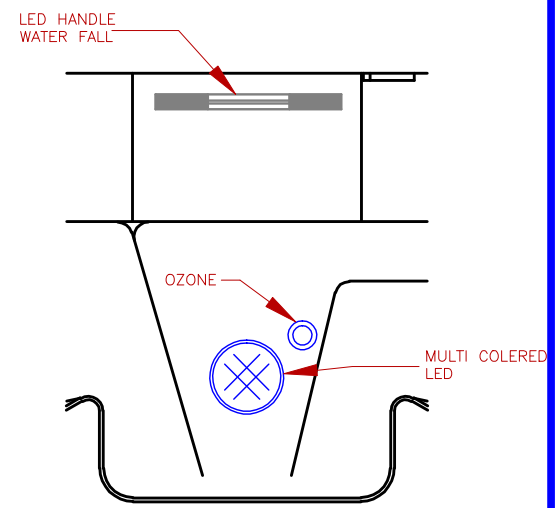

LINE	PATIO PLUS
MODEL	VERANDA
NUM	PPZ-420V

DETAIL A-A

20 JETS LEGEND			
QTY.	SYMB.	DESCRIPTION	PART#
4	ED	EURO DIRECTIONAL BLACK JET	PLUCS2295051S
2	SQ2R	ROTO/HAND JET	PLU29923-024-000
9	MED	MICRO XL DIRECTIONAL BLACK	PLUCS2295031S
2	MM	MINI-STORM TWIN ROTO BLACK	PLUCS2298061S
2	MMP	MINI-MULTI MASSAGE BLACK	PLUCS2295171S
1	MFS	MAXI SWIRL ROTO BLACK	PLUCS2295101S
2	A	Air Control Valve	
1	L	Multi Colored LED Light 5"	
1	WF	Handrail Waterfall	
1	F	50 Sq. Ft. W/Teleweir	
1	Control	NEO 1100 Oval 1P	
1	M/D	Main Drain	
1	D1	WATERFALL ON-OFF VALVE	

OPTIONS		
SYMB.	DESCRIPTION	OPT#
	PARAMETER AND WATERFALL LED LIGHTING	OPT19-863
	FOUNTAIN OF YOUTH (MICRO SILK) <small>*This option changes from MED to BP equipment</small>	OPT19-FOY
	PURE SILK OZONATOR	OPT19-102C
	24/7 FILTRATION SYSTEM	OPT19-112C
	NEO Wi-Fi MODULE	OPT19-Wi-Fi-WW
	ADJUSTABLE THERAPY SYSTEM	OPT19-109
	FREEDOM SOUND, BLUETOOTH, SUBWOOFER W/2-3" SPEAKERS	OPT19-FS23

SPECIFICATIONS
 DIMENSIONS (IN) 86"X48"X34-1/2"
 DIMENSIONS (CM) 218cmx121cmx83cm
 WATER CAP. 200 gal [757L]
 APP. WEIGHT 480 LBS [218kg]

TITLE
 2019 SPA LINE
 PATIO PLUS
 PPZ420V

DWG BY J.ORNELAS DATE 3/27/19