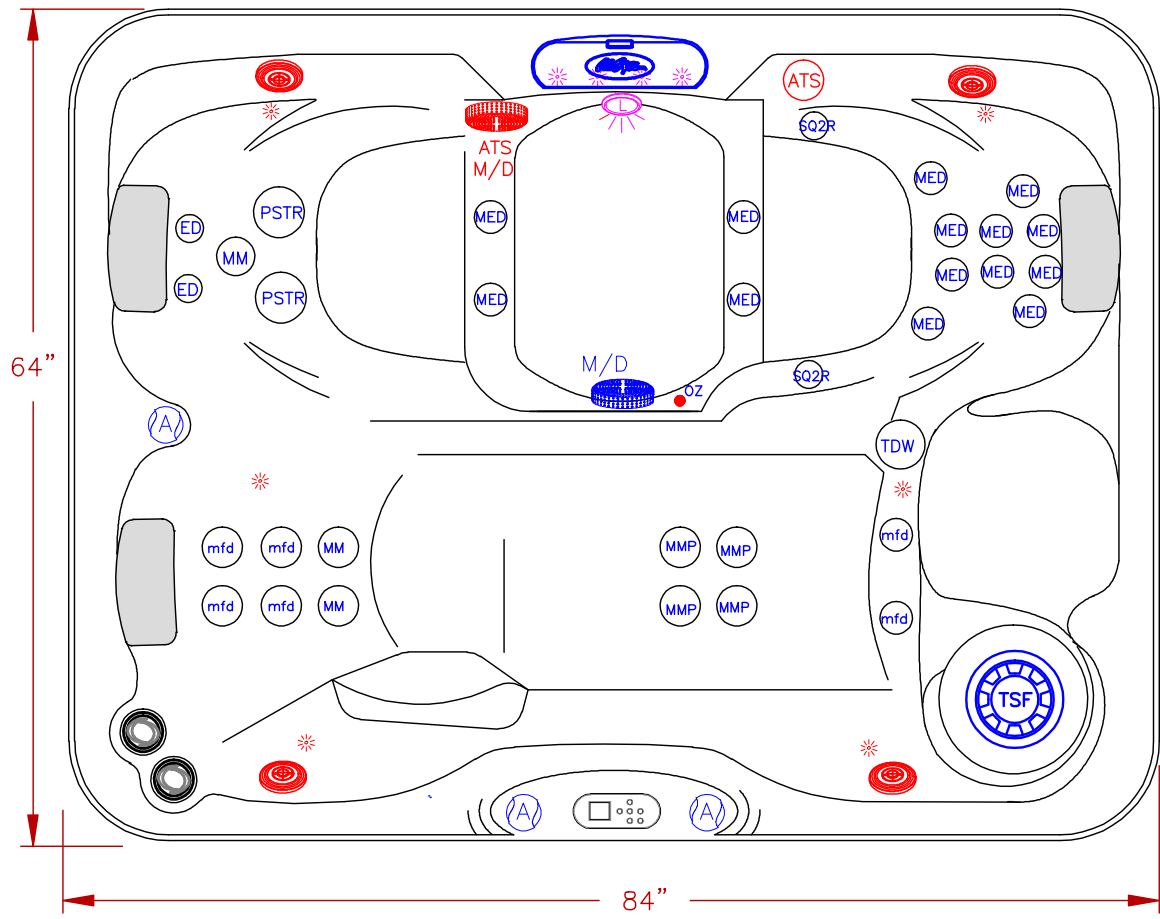

| | |
|-------|------------|
| LINE | PATIO PLUS |
| MODEL | KONA |
| NUM | PPZ-534L |

34 JETS
2020 PATIO PLUS PPZ-534L

| QTY. | SYMB. | DESCRIPTION | PART NUMBER |
|------|---------|-------------------------------|------------------|
| 2 | ED | EURO DIRECTIONAL BLACK JET | PLUCS2295051S |
| 2 | SQ2R | ROTO/HAND JET | PLU29923-024-000 |
| 14 | MED | MICRO XL DIRECTIONAL BLACK | PLUCS2295031S |
| 3 | MM | MINI STORM TWIN ROTO BLACK | PLUCS2298061S |
| 4 | MMP | MINI MULTI MASSAGE BLACK | PLUCS2295171S |
| 6 | mfd | MICRO FLOW DIRECTIONAL | PLUCS2295061S |
| 2 | PSTR | PWR STORM TWIN ROTO BLACK JET | PLUCS2295181S |
| 1 | TWW | TURBO WHIRLPOOL JET | PLU210-4391 |
| 1 | WF | CURVED CASCADE WATERFALL | |
| 3 | A | AIR CONTROL VALVE | |
| 1 | L | MULTI COLORED LED LIGHT 5" | |
| 1 | F | 50 SQ. FT. W/TELEWEIR | |
| 1 | M/D | MAIN DRAIN | |
| 3 | P | Y-PILLOW | |
| 1 | CONTROL | NEO 1100 OVAL 1P | |

| OPTIONS | | |
|---------|--|------------------------|
| SYMB. | DESCRIPTION | OPT# |
| | PERIMETER LED LIGHTING LED JETS AND VALVES | OPT20-863, OPT20-JV831 |
| | PURE SILK OZONATOR | OPT20-102C |
| | 24/7 FILTRATION SYSTEM | OPT20-112C |
| | FREEDOM SOUND, BLUETOOTH, SUBWOOFER W/4-3" SPEAKERS | OPT20-FS43 |
| | ADJUSTABLE THERAPY SYSTEM™ PLUS | OPT20-109 |
| | HYBRID SANITATION SYSTEM (UV+OZONE) | OPT20-193H |
| - | DELUXE COLOR | OPT20-211 |
| - | CAL ARMOR | OPT20-230 |
| X | X-PACKAGE, PERIMETER LIGHTS, DELUXE COLOR, CAL ARMOR | VP20-XPATIO |

SCALE: N/A

| | | |
|---|----------------------|--|
| SPECIFICATIONS DIMENSIONS (IN) 84"x64"x34" DIMENSIONS (CM) 213x162x86 WATER CAP. 226GAL/855L APP. WEIGHT 2000 LBS [908 Kg] | | |
| TITLE 2020 SPA LINE PATIO PLUS SPAS PPZ-534L | | |
| DWG NO. | DWG BY J. ORNELAS | |
| DATE 12/20/19 | REVISED | |