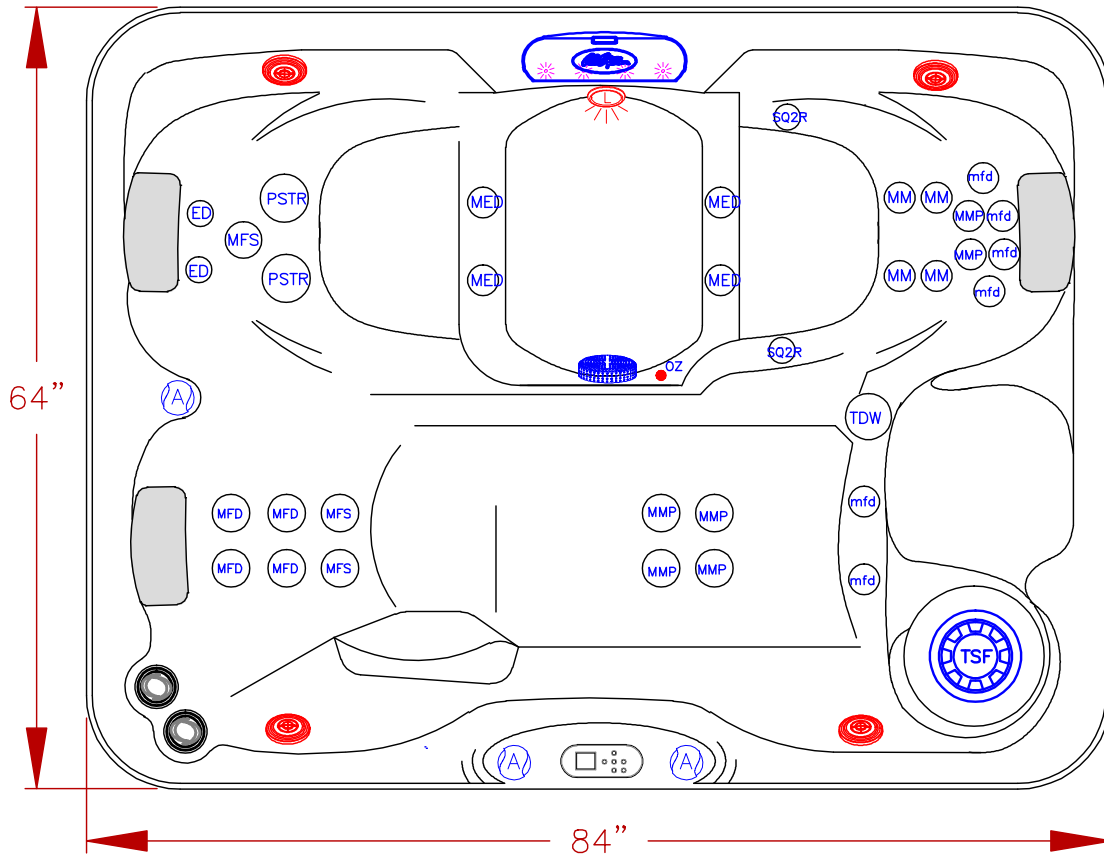

LINE	PATIO PLUS
MODEL	KONA
NUM	PPZ-534L

**34 JETS**  
**2018 PATIO PLUS PPZ-534L**

QTY.	SYMB.	DESCRIPTION	PART NUMBER
2	ED	EURO DIRECTIONAL BLACK JET	PLUCS2295051S
2	SQ2R	ROTO/HAND JET	PLU229923-024-000
4	MED	MICRO XL DIRECTIONAL BLACK	PLUCS2295031S
4	MM	MINI STORM TWIN ROTO BLACK	PLUCS2298061S
6	MMP	MINI MULTI MASSAGE BLACK	PLUCS2295171S
6	mfd	MICRO FLOW DIRECTIONAL	PLUCS2295061S
4	MFD	MAXI FLOW DIRECTIONAL BLACK	PLUCS2295091S
3	MFS	MAXI SWIRL ROTO BLACK	PLUCS2295101S
2	PSTR	PWR STORM TWIN ROTO BLACK JET	PLUCS2295181S
1	TWW	TURBO WHIRLPOOL JET	PLU210-4391
1	WF	CASCADE WATERFALL	
3	A	AIR CONTROL VALVE	
1	L	MULTI COLORED LED LIGHT 5"	
1	F	50 SQ. FT. W/TELEWEIR	
1	M/D	MAIN DRAIN	
3	P	Y-PILLOW	
1	CONTROL	NEO 1100 OVAL 1P	

NOTE:  
DUE TO OUR CONTINUOUS IMPROVEMENT PROGRAM, ALL MODELS  
AND SPECIFICATIONS ARE SUBJECT TO CHANGE WITHOUT NOTICE.

SCALE: N/A

**SPECIFICATIONS**  
DIMENSIONS (IN) 84"x64"x34"  
DIMENSIONS (CM) 213x162x86  
WATER CAP. 450GAL/1703L  
APP. WEIGHT 2000 LBS [908 Kg]

TITLE  
**2018 SPA LINE**  
**PATIO PLUS SPAS**  
**PPZ-534L**

DWG NO. \_\_\_\_\_ DWG BY  
**J. ORNELAS**

DATE  
**03/08/18** REVISED