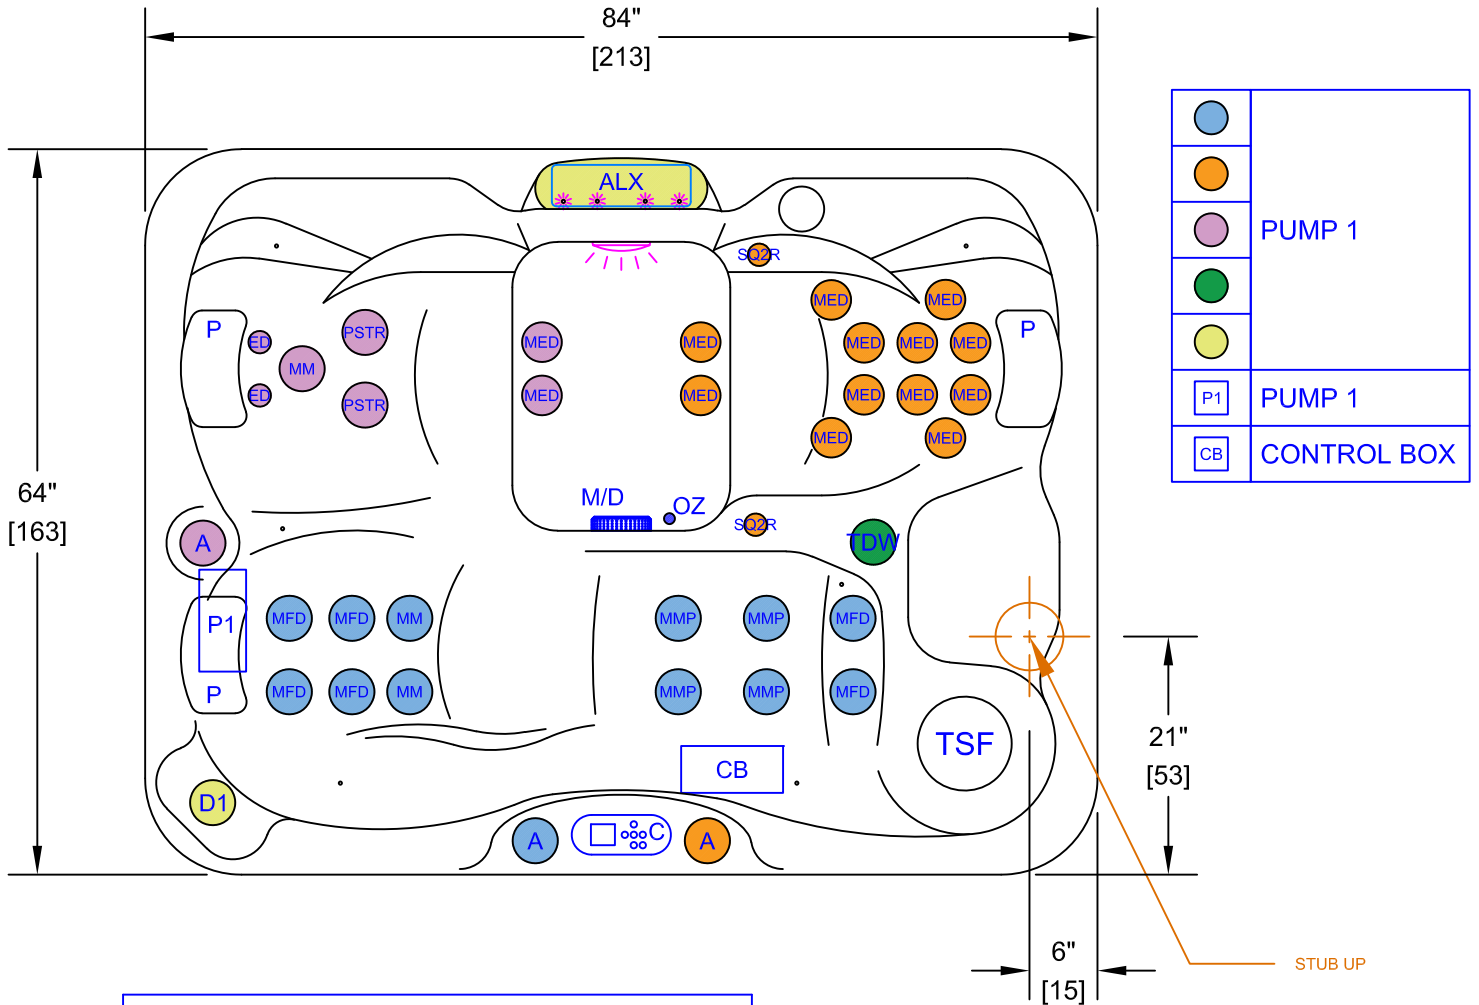

NOTES:
 1. DUE TO OUR CONTINUOUS IMPROVEMENT PROGRAM, ALL MODELS AND SPECIFICATIONS ARE SUBJECT TO CHANGE WITHOUT NOTICE.

PPZ-534L - LEGEND			
SYMB.	DESCRIPTION	PART NUMBER	QTY.
ED	EURO DIRECTIONAL BLACK JET	PLUCS2295051S	2
SO2R	ROTO/HAND JET	PLU29923-024-000	2
MED	MICRO XL DIRECTIONAL BLACK	PLUCS2295031S	14
MM	MINI STORM TWIN ROTO BLACK	PLUCS2298061S	3
MMP	MINI MULTI MASSAGE BLACK	PLUCS2295171S	4
MFD	MICRO FLOW DIRECTIONAL	PLUCS2295061S	6
PSTR	PWR STORM TWIN ROTO BLACK JET	PLUCS2295181S	2
TDW	TURBO WHIRLPOOL JET	PLU210-4391	1
ALX	LED WATERFALL WITH VALVE		1
A	AIR CONTROL VALVE		3
F	50 SQ. FT. W / TELEWEIR		1
M/D	MAIN DRAIN		1
P	Y-PILLOW		3
C	NEO 1100 OVAL TOPSIDE		1
OZ	HYDROCLEAR OZONATOR		1
L	MULTI COLORED LED LIGHT		1

SPECIFICATIONS		TITLE	JET LAYOUT- STD	
DIMENSION (in)	84"x64"x34"	LINE	PATIO PLUS	
DIMENSION (cm)	213x162x86	MODEL	2022 SPA LINE KONA	
DRY WEIGHT	535 LBS [243 Kg]	NUM	PPZ-534L	
FILLED WEIGHT	2423 LBS [1100 Kg]	DWG NO.	CS000680	REV G
WATER CAP.	226 GAL [855 L]	SCALE	NTS	SHEET 1 OF 1