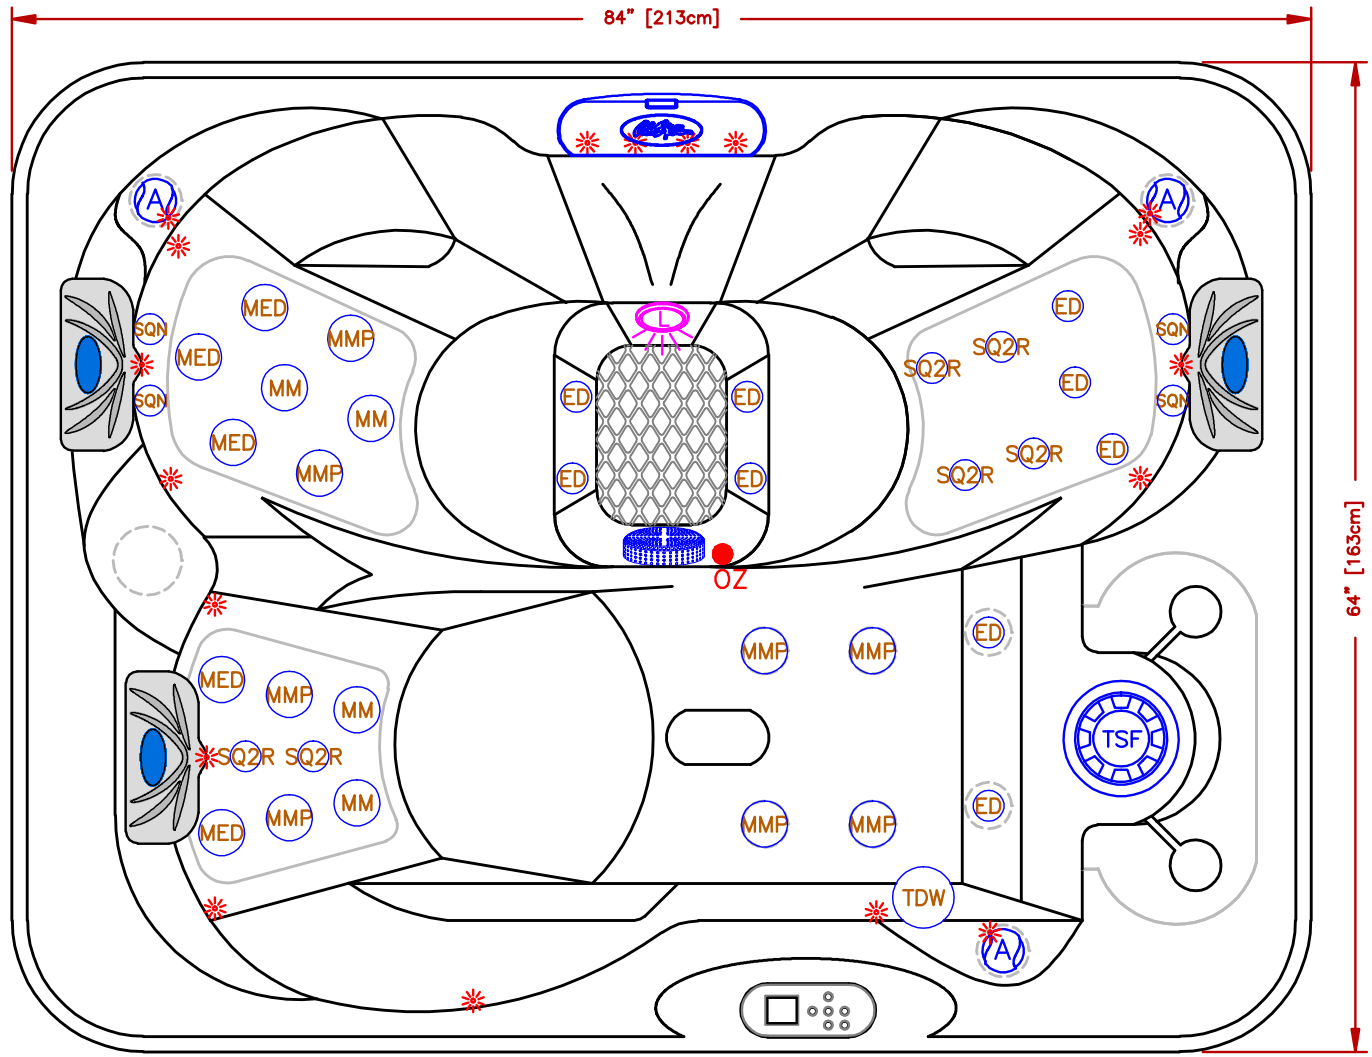

| | |
|-------|------------|
| LINE | PATIO PLUS |
| MODEL | KONA |
| NUM | PPZ-537L |

| 37 JETS LEGEND | | | |
|----------------|---------|--------------------------------|--------------------|
| QTY. | SYMB. | DESCRIPTION | PART# |
| 4 | SQN | NECK JET DIRECTIONAL BLACK JET | PLU29923-114-000 |
| 9 | ED | EURO DIRECTIONAL, -BLACK JET | PLUCS2295051S |
| 6 | SQ2R | ROTO/HAND JET | PLUCS29923-024-000 |
| 4 | MM | MINI-STORM TWIN ROTO BLACK | PLUCS2298061S |
| 8 | MMP | MINI-MULTI MASSAGE BLACK | PLUCS2295171S |
| 5 | MED | MICRO XL DIRECTIONAL BLACK | PLUCS2295031S |
| 1 | TDW | TURBO WHIRLPOOL JET | PLU210-4391 |
| 1 | WF | CASCADE WATERFALL | |
| 3 | A | AIR CONTROL VALVE | |
| 1 | M/D | MAIN DRAIN | |
| 1 | F | 50 SQ.FT. W/TELEWEIR | |
| 1 | L | MULTI COLORED LED LIGHT 5" | |
| 3 | P | C-PILLOW | |
| 1 | CONTROL | NEO 1100 OVAL 1P | |

| OPTIONS | | |
|---------|--|--------------------------|
| SYMB. | DESCRIPTION | OPT# |
| | C-LITE 2X FRONT CABINET CORNERS PREMIUM LED LIGHTING | OPT18-966L2 OPT18-863 |
| | PURE SILK OZONATOR | OPT18-102C |
| | NEO WI-FI MODULE | OPT18-WI-FI |

| | | |
|--|--|------------------|
| SPECIFICATIONS DIMENSIONS (IN) 84" X 64" X 36" DIMENSIONS (CM) 213 X 163 X 91 WATER CAP. 226GAL / 855L APP. WEIGHT 535LBS / 245Kg | | |
| TITLE 2018 SPA LINE PATIO PLUS SERIES PPZ-537L | | |
| DWG BY J.ORNELAS | | DATE 12/05/17 |
| REV DESCRIPTION | | REV No. B |