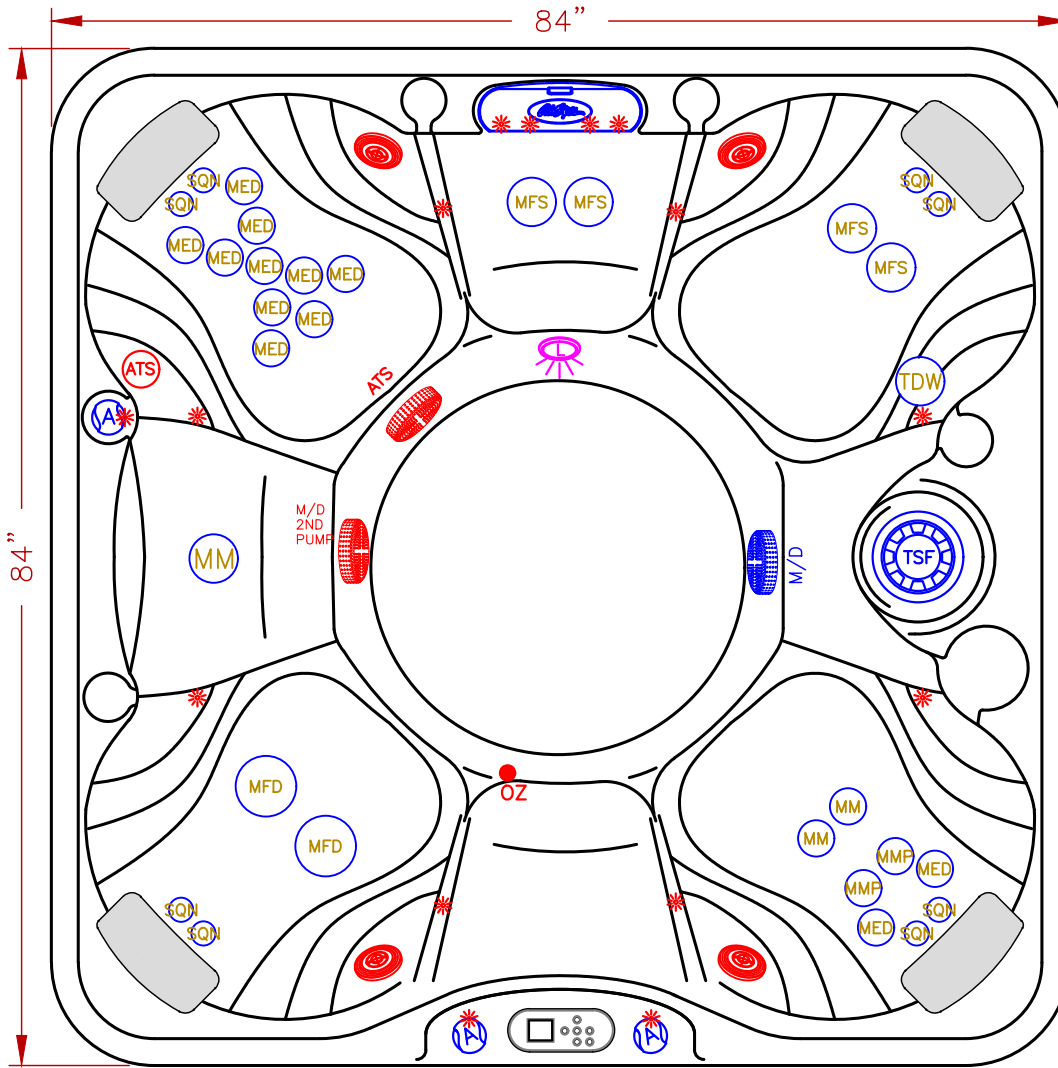

LINE	PATIO PLUS
MODEL	TROPICAL
NUM	PPZ-732B

32 JETS LEGEND

QTY.	SYMB.	DESCRIPTION	PART#
8	SQN	NECK JET DIRECTIONAL BLACK JET	PLU29923-114-000
4	MFS	MAXI SWIRL ROTO BLACK	PLUCS2295101S
3	MM	MINI-STORM TWIN ROTO BLACK	PLUCS2298061S
2	MMP	MINI-MULTI MASSAGE BLACK	PLUCS2295171S
12	MED	MICRO XL DIRECTIONAL BLACK	PLUCS2295031S
2	MFD	MAXI FLOW DIRECTIONAL BLACK	PLUCS2295091S
1	TDW	TURBO WHIRLPOOL JET	PLU210-4391
1	WF	CASCADE WATERFALL	
3	A	AIR CONTROL VALVE	
1	M/D	MAIN DRAIN	
1	F	50 SQ.FT. W/TELEWEIR	
1	L	MULTI COLORED LED LIGHT 5"	
4	P	Y-PILLOW	
1	CONTROL	NEO 1100 OVAL 1P	

SPECIFICATIONS	
DIMENSIONS (IN)	84"x84"x37"
DIMENSIONS (CM)	213x213x94
WATER CAP.	425 GAL [1609 L]
APP. WEIGHT	800 LBS [363 Kg]

TITLE
**2021 SPA LINE
 PATIO PLUS SERIES
 PPZ-732B**

DWG BY **M ORTEGA** DATE **2/15/2021**