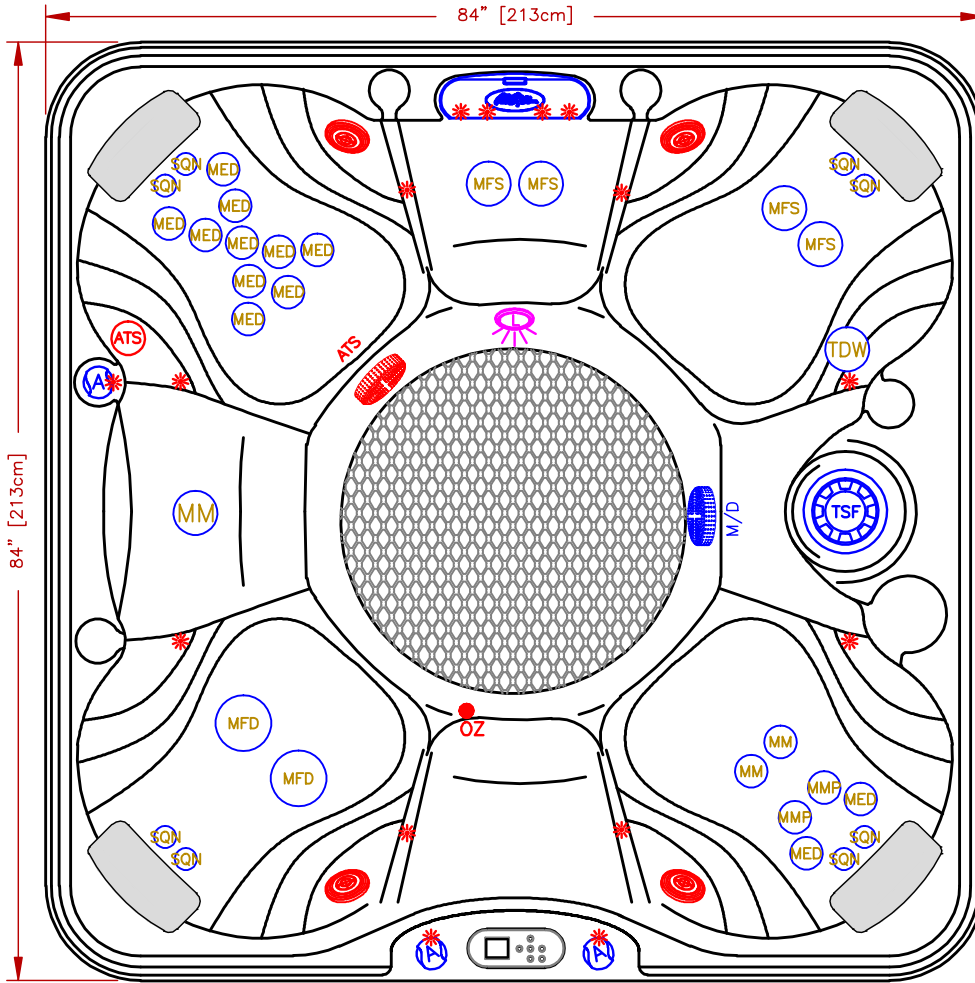

LINE	PATIO PLUS
MODEL	TROPICAL
NUM	PPZ-732B

### 32 JETS LEGEND

QTY.	SYMB.	DESCRIPTION	PART#
8	SQN	NECK JET DIRECTIONAL BLACK JET	PLU29923-114-000
4	MFS	MAXI SWIRL ROTO BLACK	PLUCS2295101S
3	MM	MINI-STORM TWIN ROTO BLACK	PLUCS2298061S
2	MMP	MINI-MULTI MASSAGE BLACK	PLUCS2295171S
12	MED	MICRO XL DIRECTIONAL BLACK	PLUCS2295031S
2	MFD	MAXI FLOW DIRECTIONAL BLACK	PLUCS2295091S
1	TWW	TURBO WHIRLPOOL JET	PLU210-4391
1	WF	CASCADE WATERFALL	
3	A	AIR CONTROL VALVE	
1	M/D	MAIN DRAIN	
1	F	50 SQ.FT. W/TELEWEIR	
1	L	MULTI COLORED LED LIGHT 5"	
4	P	Y-PILLOW	
1	CONTROL	NEO 1100 OVAL 1P	

### OPTIONS

SYMB.	DESCRIPTION	OPT#
	PERIMETER LED LIGHTING LED JETS AND VALVES C-LITE 2X FRONT CABINET CORNERS	OPT19-863, OPT19-JV831, OPT19-966L2
	PURE SILK OZONATOR	OPT19-102C
	NEO Wi-Fi MODULE	OPT19-Wi-Fi-WW
	FREEDOM SOUND, BLUETOOTH, SUBWOOFER W/4-3" SPEAKERS	OPT19-FS43
	ADJUSTABLE THERAPY SYSTEM™ PLUS	OPT19-109
	HYBRID SANITATION SYSTEM (UV+OZONE)	OPT19-193H

### SPECIFICATIONS

DIMENSIONS (IN) 84"x84"x37"  
 DIMENSIONS (CM) 213x213x94  
 WATER CAP. 425/1609L  
 APP. WEIGHT 800/363kg

TITLE  
 2019 SPA LINE  
 PATIO PLUS SERIES  
 PPZ-732B

DWG BY J.ORNELAS DATE 11/30/18