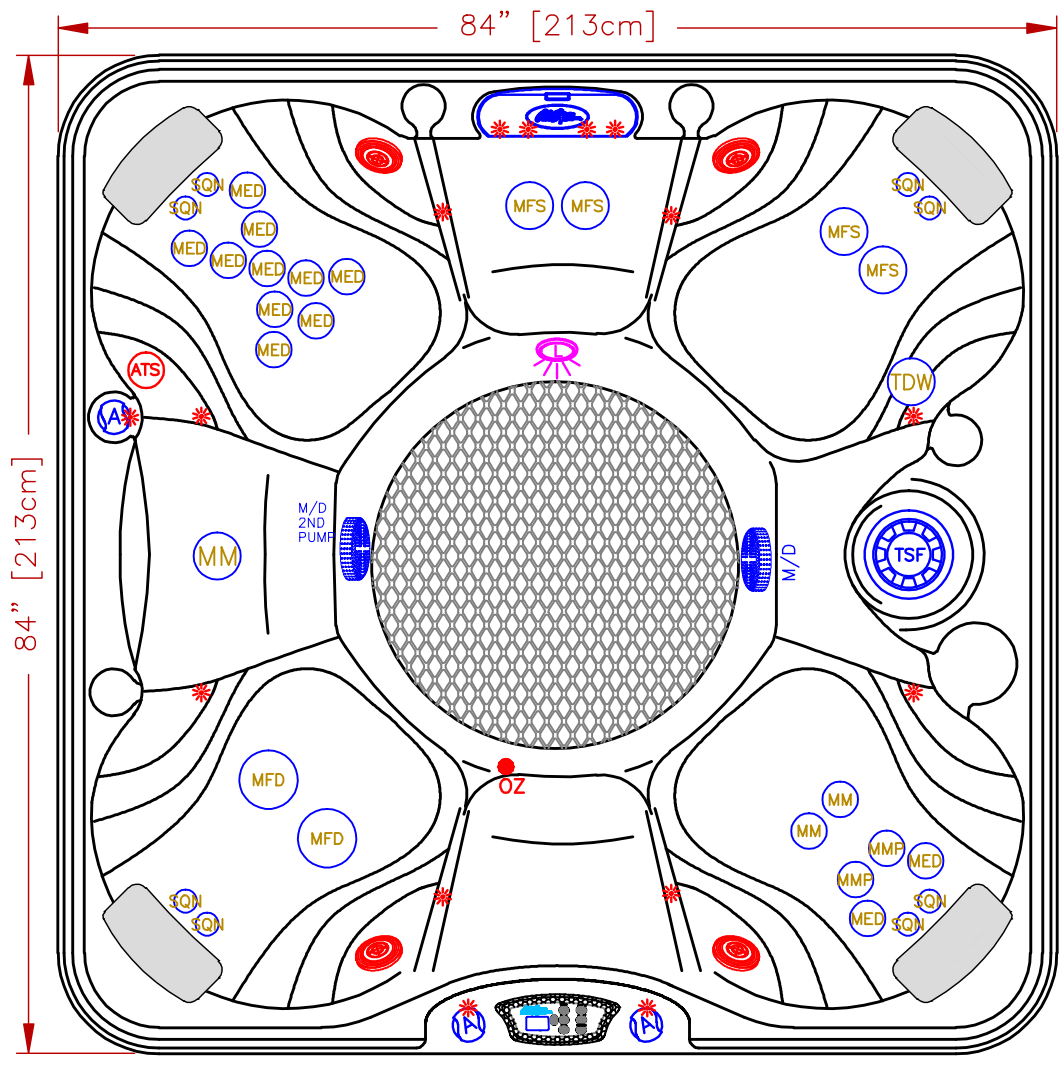

LINE	PATIO PLUS
MODEL	TROPICAL
NUM	PPZ-732BX

### 32 JETS LEGEND

QTY.	SYMB.	DESCRIPTION	PART#
8	SQN	NECK JET DIRECTIONAL BLACK JET	PLU29923-114-000
4	MFS	MAXI SWIRL ROTO BLACK	PLUCS2295101S
3	MM	MINI-STORM TWIN ROTO BLACK	PLUCS2298061S
2	MMP	MINI-MULTI MASSAGE BLACK	PLUCS2295171S
12	MED	MICRO XL DIRECTIONAL BLACK	PLUCS2295031S
2	MFD	MAXI FLOW DIRECTIONAL BLACK	PLUCS2295091S
1	TWW	TURBO WHIRLPOOL JET	PLU210-4391
1	WF	CASCADE WATERFALL	
3	A	AIR CONTROL VALVE	
1	M/D	MAIN DRAIN	
1	F	50 SQ.FT. W/TELEWEIR	
1	L	MULTI COLORED LED LIGHT 5"	
4	P	Y-PILLOW	
1	CONTROL	NEO 1100 WAVE 2P	

### OPTIONS

SYMB.	DESCRIPTION	OPT#
	PERIMETER LED LIGHTING LED JETS AND VALVES BEAM-LITE™ 4 CABINET CORNERS LED LIGHTS	OPT20-863, OPT20-JV831, OPT20-967B4
	PURE SILK OZONATOR	OPT20-102C
	FREEDOM SOUND, BLUETOOTH, SUBWOOFER W/4-3" SPEAKERS	OPT20-FS43
	HYBRID SANITATION SYSTEM (UV+OZONE)	OPT20-193H

### SPECIFICATIONS

DIMENSIONS (IN) 84"x84"x37"  
 DIMENSIONS (CM) 213x213x94  
 WATER CAP. 425/1609L  
 APP. WEIGHT 800/363Kg

TITLE  
 2020 SPA LINE  
 PATIO PLUS SERIES  
 PPZ-732BX

DWG BY J. ORNELAS	DATE 2/5/20
REV DESCRIPTION	REV No.