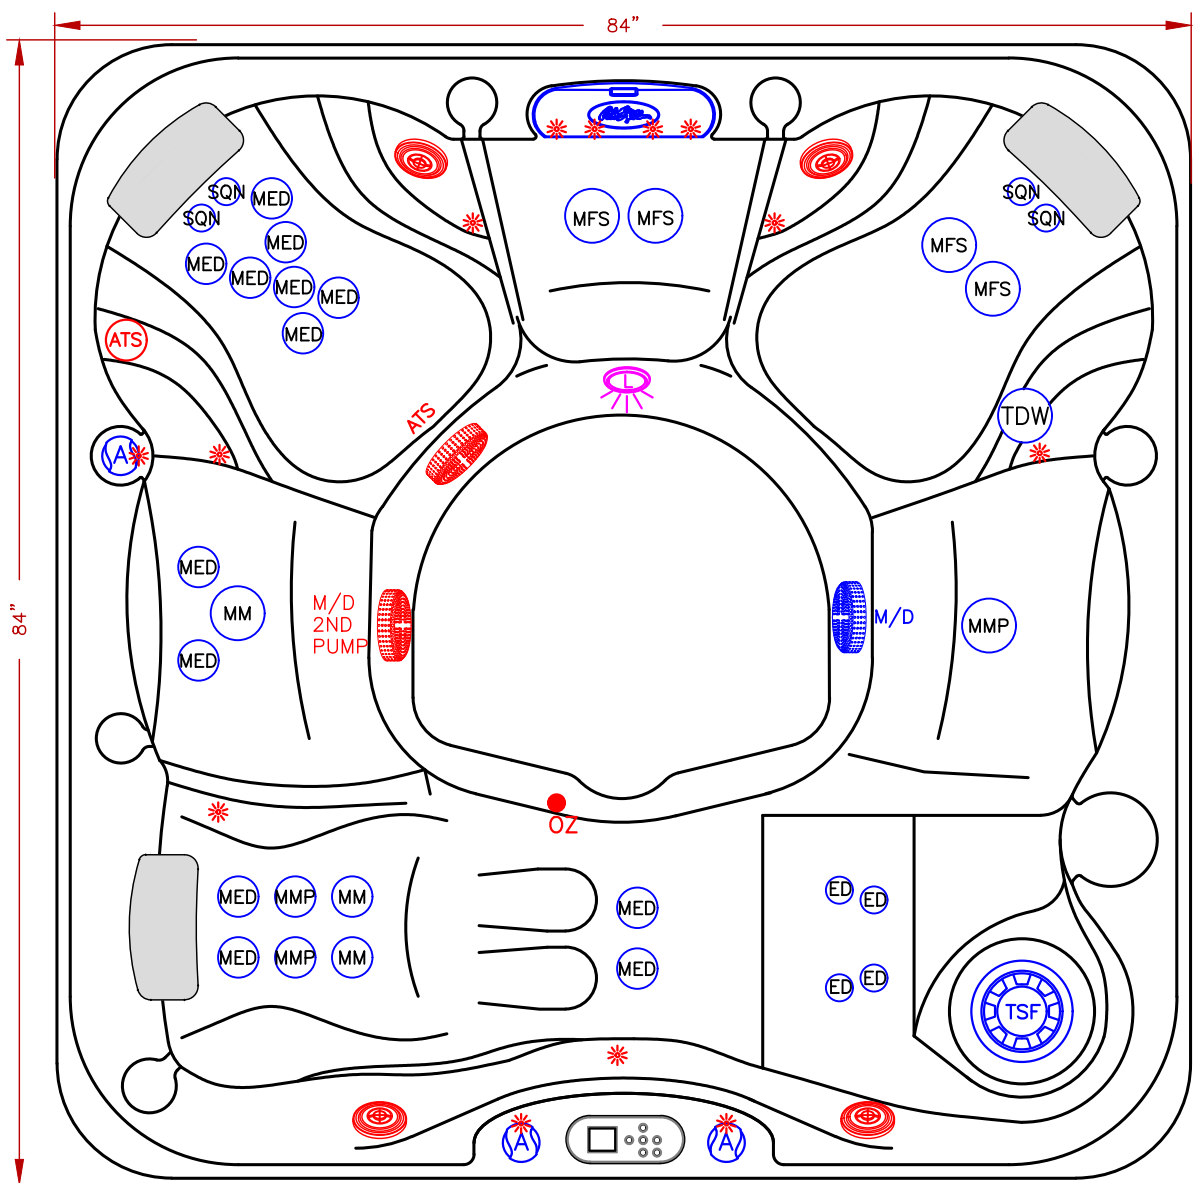

LINE	PATIO PLUS
MODEL	PACIFICA
NUM	PPZ-732L

32 JETS LEGEND

QTY.	SYMB.	DESCRIPTION	PART#
4	SQN	NECK JET DIRECTIONAL BLACK JET	PLU29923-114-000
4	ED	EURO DIRECTIONAL, -BLACK JET	PLUCS2295051S
4	MFS	MAXI SWIRL ROTO BLACK	PLUCS2295101S
3	MM	MINI-STORM TWIN ROTO BLACK	PLUCS2298061S
3	MMP	MINI-MULTI MASSAGE BLACK	PLUCS2295171S
13	MED	MICRO XL DIRECTIONAL BLACK	PLUCS2295031S
1	TDW	TURBO WHIRLPOOL JET	PLU210-4391
1	WF	CASCADE WATERFALL	
3	A	AIR CONTROL VALVE	
1	M/D	MAIN DRAIN	
1	F	50 SQ.FT. W/TELEWEIR	
1	L	MULTI COLORED LED LIGHT 5"	
3	P	Y-PILLOW	
1	CONTROL	NEO 1100 OVAL 1P	

SPECIFICATIONS	
DIMENSIONS (IN)	84"x84"x37"
DIMENSIONS (CM)	213x213x94
WATER CAP.	425 GAL [1609L]
APP. WEIGHT	800 LBS [363Kg]

TITLE
**2021 SPA LINE
 PATIO PLUS SERIES
 PPZ-732L**

DWG BY **M ORTEGA** DATE **2/15/2021**

REV DESCRIPTION REV No. **B**

NOTE: DUE TO OUR CONTINUOUS IMPROVEMENT PROGRAM, ALL MODELS AND SPECIFICATIONS ARE SUBJECT TO CHANGE WITHOUT NOTICE.

SCALE: NTS