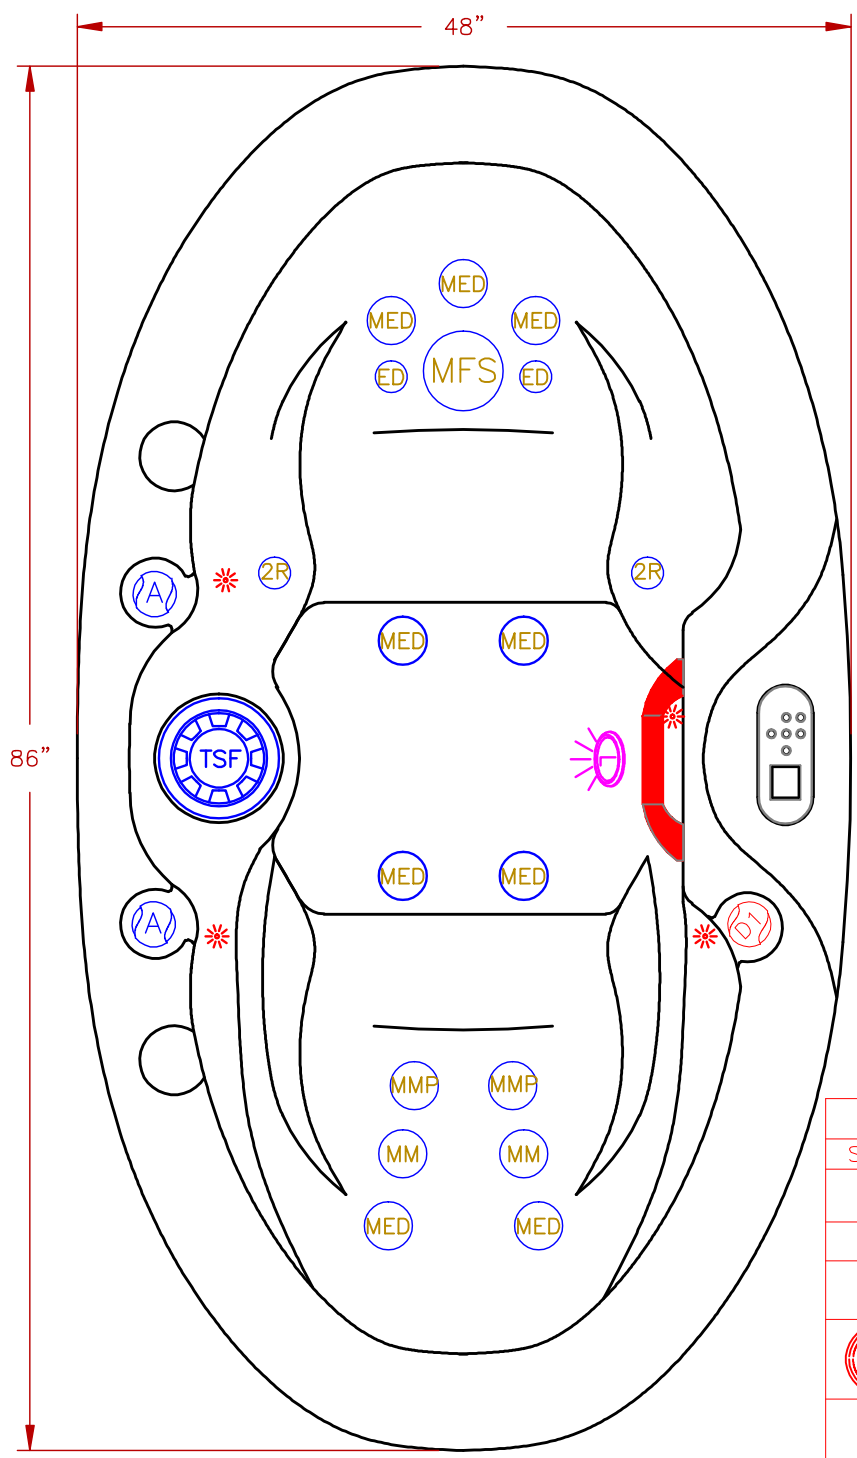

| | |
|-------|---------|
| LINE | PATIO |
| MODEL | VERANDA |
| NUM | PZ-418V |

86"

48"

OPTIONS

| SYMB. | DESCRIPTION | OPT# |
|-------|--|-------------|
| | PERIMETER AND WATERFALL LED LIGHTING | OPT20-863 |
| | PURE SILK OZONATOR | OPT20-102C |
| | 6.0BHP 240V HD PUMP. *REPLACES 2.0 BHP 110V STANDARD PUMP AND ELIMINATES 110V GFCI | OPT20-138B1 |
| | FREEDOM SOUND, BLUETOOTH, SUBWOOFER W/2-3" SPEAKERS | OPT20-FS23 |
| | WATERFALL ON-OFF VALVE/HANDRAIL WATERFALL | OPT20-433 |
| - | DELUXE COLOR | OPT20-211 |
| - | CAL ARMOR | OPT20-230 |
| x | X-PACKAGE, PERIMETER LIGHTS, DELUXE COLOR, CAL ARMOR | VP20-XPATIO |

18 JETS LEGEND

| QTY. | SYMB. | DESCRIPTION | PART# |
|------|---------|----------------------------|------------------|
| 2 | ED | EURO DIRECTIONAL BLACK JET | PLUCS2295051S |
| 2 | SQ2R | ROTO/HAND JET | PLU29923-024-000 |
| 9 | MED | MICRO XL DIRECTIONAL BLACK | PLUCS2295031S |
| 2 | MM | MINI-STORM TWIN ROTO BLACK | PLUCS2298061S |
| 2 | MMP | MINI-MULTI MASSAGE BLACK | PLUCS2295171S |
| 1 | MFS | MAXI SWIRL ROTO BLACK | PLUCS2295101S |
| 2 | A | Air Control Valve | |
| 1 | L | Multi Colored LED Light 5" | |
| 1 | F | 50 Sq. Ft. W/Teleweir | |
| 1 | Control | NEO 1100 Oval 1P | |
| 1 | M/D | Main Drain | |

| | |
|-----------------------|---|
| SPECIFICATIONS | |
| DIMENSIONS | 86" X 48" X 34-1/2" [218cmX121cmX83cm] |
| WATER CAP. | 200 GAL [757 L] |
| APP. WEIGHT | 480 LBS [218 Kg] |

TITLE
**2020 SPA LINE
 VERANDA SERIES
 PZ-418V**