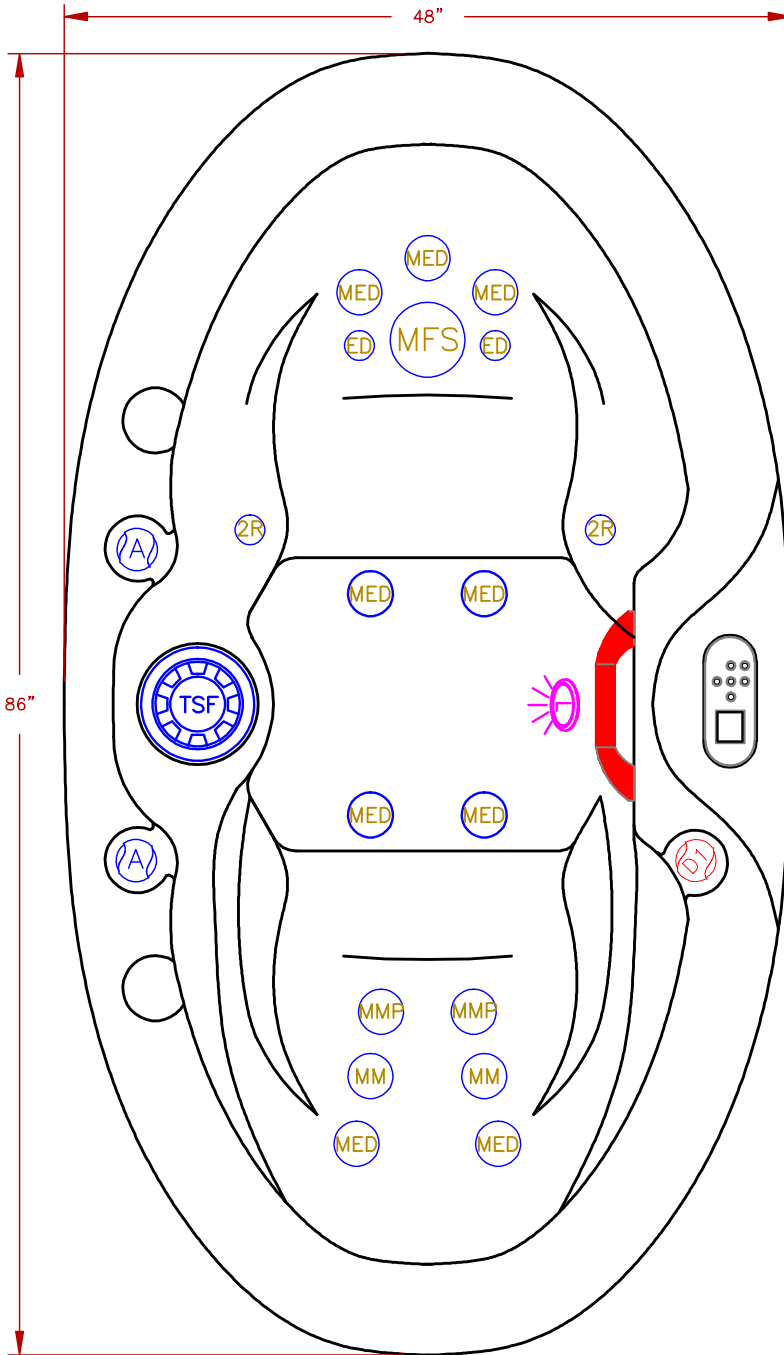

LINE	PATIO
MODEL	VERANDA
NUM	PZ-418V

18 JETS LEGEND			
QTY.	SYMB.	DESCRIPTION	PART#
2	ED	EURO DIRECTIONAL BLACK JET	PLUCS2295051S
2	SQ2R	ROTO/HAND JET	PLU29923-024-000
9	MED	MICRO XL DIRECTIONAL BLACK	PLUCS2295031S
2	MM	MINI-STORM TWIN ROTO BLACK	PLUCS2298061S
2	MMP	MINI-MULTI MASSAGE BLACK	PLUCS2295171S
1	MFS	MAXI SWIRL ROTO BLACK	PLUCS2295101S
2	A	Air Control Valve	
1	L	Multi Colored LED Light 5"	
1	WF	Handrail Waterfall	
1	F	50 Sq. Ft. W/Teleweir	
1	Control	NEO 1100 Oval 1P	
1	M/D	Main Drain	

OPTIONS		
SYMB.	DESCRIPTION	OPT#
	PARIMETER AND WATERFALL LED LIGHTING	OPT19-863
	PURE SILK OZONATOR	OPT19-102C
	6.0BHP 240V HD PUMP. *REPLACES 2.0 BHP 110V STANDARD PUMP AND ELIMINATES 110V GFCI	OPT19-138B1
	NEO WI-FI MODULE	OPT19-WI-FI-VW
	FREEDOM SOUND, BLUETOOTH, SUBWOOFER W/2-3" SPEAKERS	OPT19-FS23
	WATERFALL ON-OFF VALVE	OPT19-433

SPECIFICATIONS DIMENSIONS 86" X 48" X 33" [218cmX121cmX83cm] WATER CAP. 200 GAL [757 L] APP. WEIGHT 480 LBS [218 Kg]		
TITLE 2019 SPA LINE VERANDA SERIES PZ-418V		
DWG NO.		DWG BY J.ORNELAS
DATE 12/11/18		REVISED