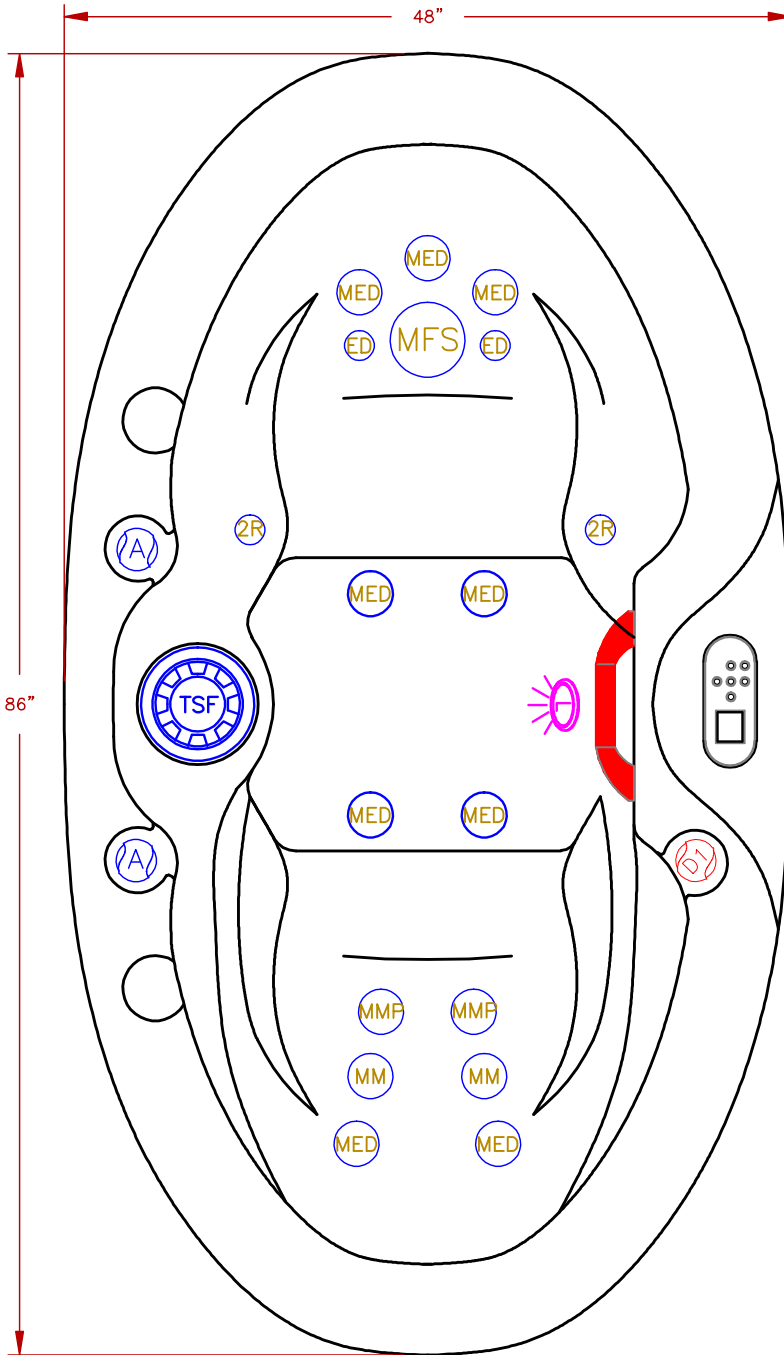

LINE	PATIO
MODEL	VERANDA
NUM	PZ-418V

18 JETS LEGEND			
QTY.	SYMB.	DESCRIPTION	PART#
2	ED	EURO DIRECTIONAL BLACK JET	PLUCS2295051S
2	SQ2R	ROTO/HAND JET	PLU29923-024-000
9	MED	MICRO XL DIRECTIONAL BLACK	PLUCS2295031S
2	MM	MINI-STORM TWIN ROTO BLACK	PLUCS2298061S
2	MMP	MINI-MULTI MASSAGE BLACK	PLUCS2295171S
1	MFS	MAXI SWIRL ROTO BLACK	PLUCS2295101S
2	A	Air Control Valve	
1	L	Multi Colored LED Light 5"	
1	F	50 Sq. Ft. W/Teleweir	
1	Control	NEO 1100 Oval 1P	
1	M/D	Main Drain	

OPTIONS		
SYMB.	DESCRIPTION	OPT#
	PARIMETER AND WATERFALL LED LIGHTING	OPT19-863
	PURE SILK OZONATOR	OPT19-102C
	6.0BHP 240V HD PUMP. *REPLACES 2.0 BHP 110V STANDARD PUMP AND ELIMINATES 110V GFCI	OPT19-138B1
	NEO WI-FI MODULE	OPT19-WI-FI-WW
	FREEDOM SOUND, BLUETOOTH, SUBWOOFER W/2-3" SPEAKERS	OPT19-FS23
	WATERFALL ON-OFF VALVE/HANDRAIL WATERFALL	OPT19-433

SPECIFICATIONS DIMENSIONS 86" X 48" X 34-1/2" [218cmX121cmX83cm] WATER CAP. 200 GAL [757 L] APP. WEIGHT 480 LBS [218 Kg]		
TITLE 2019 SPA LINE VERANDA SERIES PZ-418V		
DWG NO.	DWG BY J.ORNELAS	
DATE 3/27/19	REVISED	