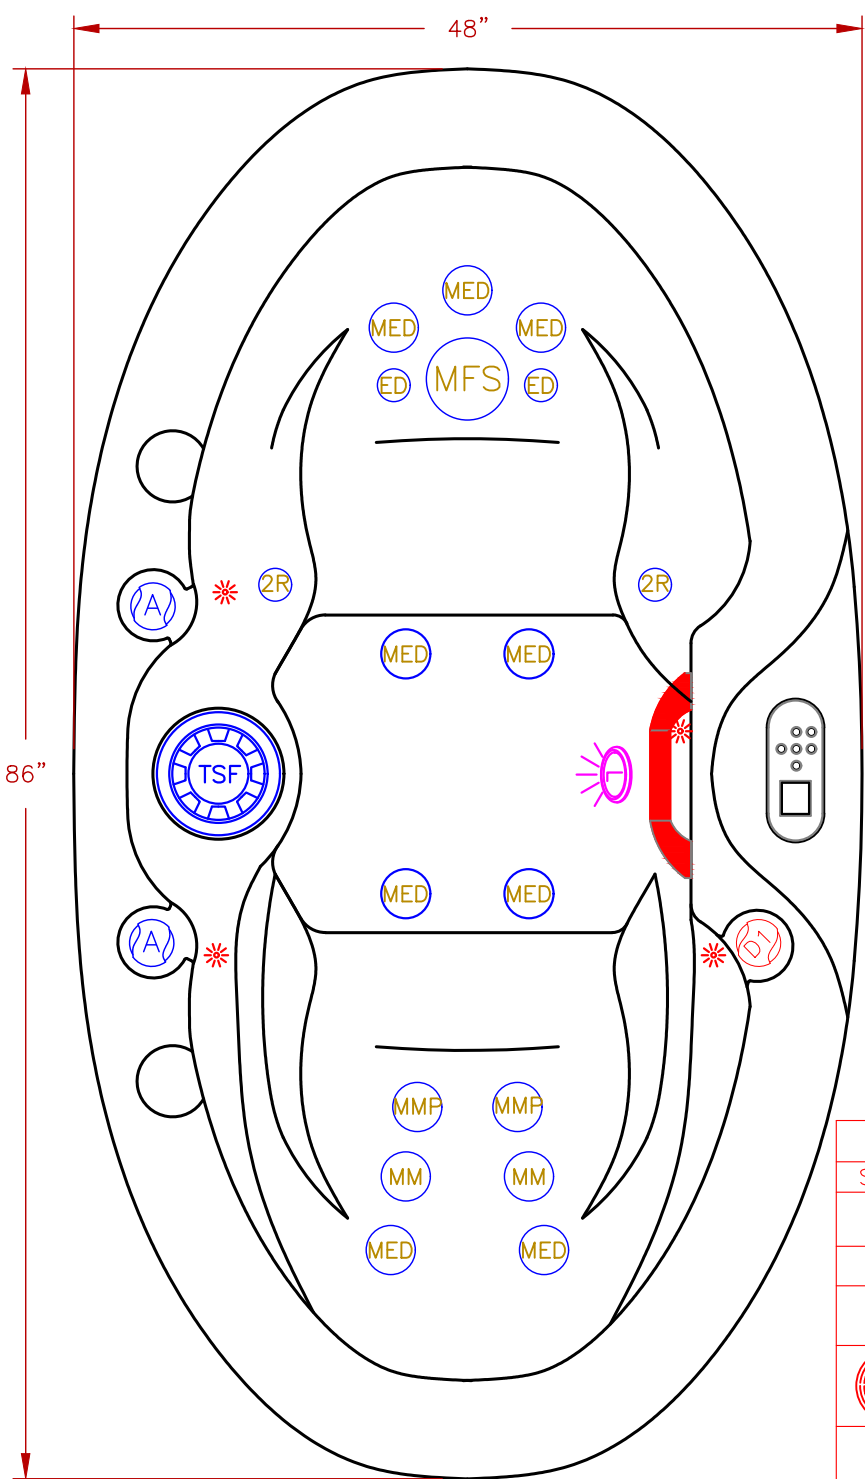

LINE	PATIO
MODEL	VERANDA
NUM	PZ-418V

OPTIONS		
SYMB.	DESCRIPTION	OPT#
	PARIMETER AND WATERFALL LED LIGHTING	OPT21-863
	PURE SILK OZONATOR	OPT21-102C-110
	6.0BHP 240V HD PUMP. *REPLACES 2.0 BHP 110V STANDARD PUMP AND ELIMINATES 110V GFCI	OPT21-138B1
	FREEDOM SOUND, BLUETOOTH, SUBWOOFER W/2-3" SPEAKERS	OPT21-FS23
	WATERFALL ON-OFF VALVE/HANDRAIL WATERFALL	OPT21-433
-	DELUXE COLOR	OPT21-211
-	CAL ARMOR	OPT21-230

18 JETS LEGEND			
QTY.	SYMB.	DESCRIPTION	PART#
2	ED	EURO DIRECTIONAL BLACK JET	PLUCS2295051S
2	SQ2R	ROTO/HAND JET	PLU29923-024-000
9	MED	MICRO XL DIRECTIONAL BLACK	PLUCS2295031S
2	MM	MINI-STORM TWIN ROTO BLACK	PLUCS2298061S
2	MMP	MINI-MULTI MASSAGE BLACK	PLUCS2295171S
1	MFS	MAXI SWIRL ROTO BLACK	PLUCS2295101S
2	A	Air Control Valve	
1	L	Multi Colored LED Light 5"	
1	F	50 Sq. Ft. W/Teleweir	
1	Control	NEO 1100 Oval 1P	
1	M/D	Main Drain	

SPECIFICATIONS		
DIMENSIONS	86" X 48" X 33" [218cmX121cmX83cm]	
WATER CAP.	200 GAL [757 L]	
APP. WEIGHT	480 LBS [218 Kg]	
TITLE 2021 SPA LINE VERANDA SERIES PZ-418V		
DWG NO. A	DWG BY M ORTEGA	
DATE 12/11/2020	REVISED	