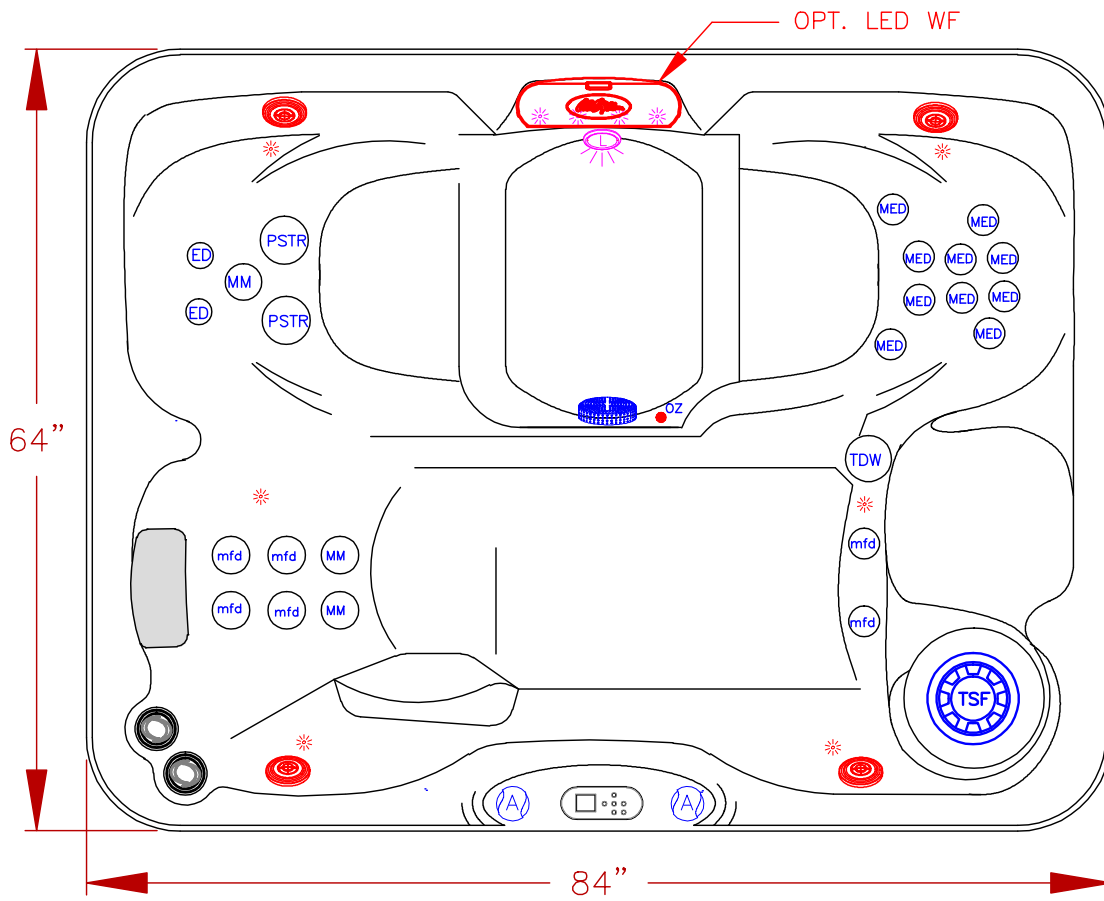

LINE	PATIO
MODEL	KONA
NUM	PZ-524L

**24 JETS
2019 PATIO PZ-524L**

QTY.	SYMB.	DESCRIPTION	PART NUMBER
2	ED	EURO DIRECTIONAL BLACK JET	PLUCS2295051S
10	MED	MICRO XL DIRECTIONAL BLACK	PLUCS2295031S
3	MM	MINI STORM TWIN ROTO BLACK	PLUCS2298061S
6	mfd	MICRO FLOW DIRECTIONAL	PLUCS2295061S
2	PSTR	PWR STORM TWIN ROTO BLACK JET	PLUCS2295181S
1	TWW	TURBO WHIRLPOOL JET	PLU210-4391
2	A	AIR CONTROL VALVE	
1	L	MULTI COLORED LED LIGHT 5"	
1	F	50 SQ. FT. W/TELEWEIR	
1	M/D	MAIN DRAIN	
1	P	Y-PILLOW	
1	CONTROL	NEO 1100 OVAL 1P	

OPTIONS

SYMB.	DESCRIPTION	OPT#
	PARAMETER AND WATERFALL LED LIGHTING	OPT19-863
	PURE SILK OZONATOR	OPT19-102C
	6.0BHP 240V HD PUMP. *REPLACES 2.0 BHP 110V STANDARD PUMP AND ELIMINATES 110V GFCI	OPT19-138B1
	NEO Wi-Fi MODULE	OPT19-Wi-Fi-WW
	FREEDOM SOUND, BLUETOOTH, SUBWOOFER W/4-3" SPEAKERS	OPT19-FS43
	CASCADE LED WATERFALL	OPT19-332
	HYBRID SANITATION SYSTEM (UV+OZONE)	OPT19-193H

SCALE: N/A

SPECIFICATIONS
 DIMENSIONS (IN) 84"x64"x34"
 DIMENSIONS (CM) 213x162x86
 WATER CAP. 450GAL/1703L
 APP. WEIGHT 2000 LBS [908 Kg]

TITLE 2019 SPA LINE PATIO SPAS PZ-524L	
DWG NO.	DWG BY J. ORNELAS
DATE 11/29/18	REVISED