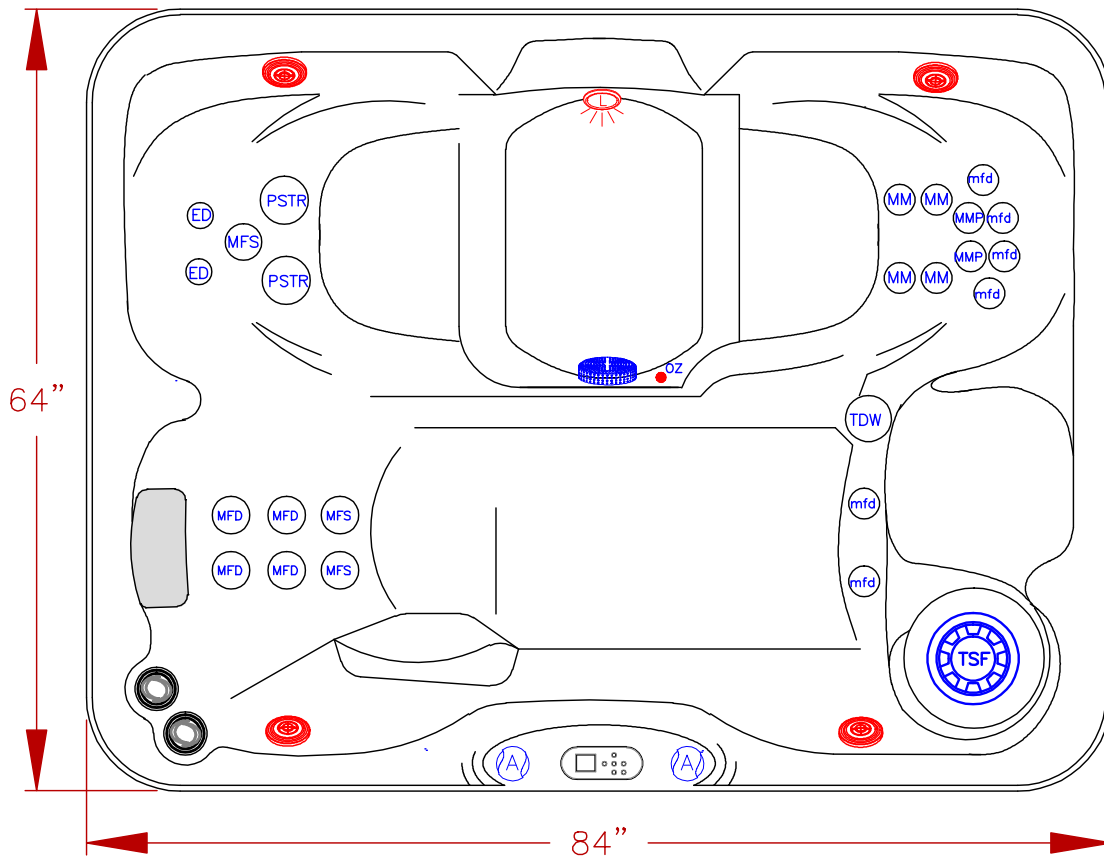

LINE	PATIO
MODEL	KONA
NUM	PZ-524L

**24 JETS
2018 PATIO PZ-524L**

QTY.	SYMB.	DESCRIPTION	PART NUMBER
2	ED	EURO DIRECTIONAL BLACK JET	PLUCS2295051S
4	MFD	MAXI FLOW DIRECTIONAL BLACK	PLUCS2295091S
4	MM	MINI STORM TWIN ROTO BLACK	PLUCS2298061S
2	MMP	MINI MULTI MASSAGE BLACK	PLUCS2295171S
6	mfd	MICRO FLOW DIRECTIONAL	PLUCS2295061S
3	MFS	MAXI SWIRL ROTO BLACK	PLUCS2295101S
2	PSTR	PWR STORM TWIN ROTO BLACK JET	PLUCS2295181S
1	TWW	TURBO WHIRLPOOL JET	PLU210-4391
2	A	AIR CONTROL VALVE	
1	L	MULTI COLORED LED LIGHT 5"	
1	F	50 SQ. FT. W/TELEWEIR	
1	M/D	MAIN DRAIN	
1	P	Y-PILLOW	
1	CONTROL	NEO 1100 OVAL 1P	

NOTE:
DUE TO OUR CONTINUOUS IMPROVEMENT PROGRAM, ALL MODELS
AND SPECIFICATIONS ARE SUBJECT TO CHANGE WITHOUT NOTICE.

SCALE: N/A

SPECIFICATIONS
DIMENSIONS (IN) 84"x64"x34"
DIMENSIONS (CM) 213x162x86
WATER CAP. 450GAL/1703L
APP. WEIGHT 2000 LBS [908 Kg]

TITLE
2018 SPA LINE
PATIO SPAS
PZ-524L

DWG NO.

DWG BY
J. ORNELAS

DATE

03/09/18

REVISED