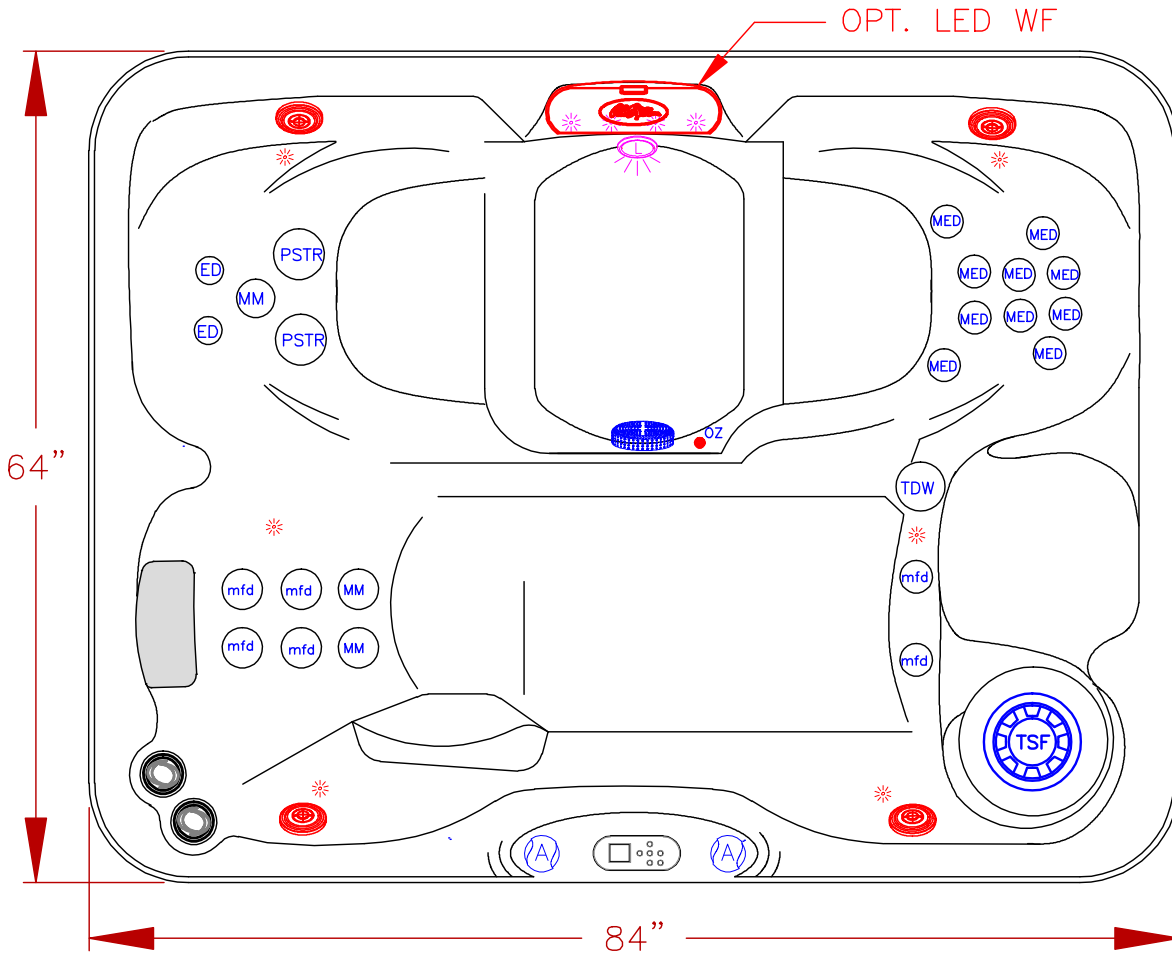

LINE	PATIO
MODEL	KONA
NUM	PZ-524L

**24 JETS
2020 PATIO PZ-524L**

QTY.	SYMB.	DESCRIPTION	PART NUMBER
2	ED	EURO DIRECTIONAL BLACK JET	PLUCS2295051S
10	MED	MICRO XL DIRECTIONAL BLACK	PLUCS2295031S
3	MM	MINI STORM TWIN ROTO BLACK	PLUCS2298061S
6	mfd	MICRO FLOW DIRECTIONAL	PLUCS2295061S
2	PSTR	PWR STORM TWIN ROTO BLACK JET	PLUCS2295181S
1	TWW	TURBO WHIRLPOOL JET	PLU210-4391
2	A	AIR CONTROL VALVE	
1	L	MULTI COLORED LED LIGHT 5"	
1	F	50 SQ. FT. W/TELEWEIR	
1	M/D	MAIN DRAIN	
1	P	Y-PILLOW	
1	CONTROL	NEO 1100 OVAL 1P	

OPTIONS		
SYMB.	DESCRIPTION	OPT#
	PERIMETER AND WATERFALL LED LIGHTING	OPT20-863
	PURE SILK OZONATOR	OPT20-102C
	6.0BHP 240V HD PUMP. *REPLACES 2.0 BHP 110V STANDARD PUMP AND ELIMINATES 110V GFCI	OPT20-138B1
	FREEDOM SOUND, BLUETOOTH, SUBWOOFER W/4-3" SPEAKERS	OPT20-FS43
	CASCADE LED WATERFALL	OPT20-332
	HYBRID SANITATION SYSTEM (UV+OZONE)	OPT20-193H
-	DELUXE COLOR	OPT20-211
-	CAL ARMOR	OPT20-230
X	X-PACKAGE, PERIMETER LIGHTS, DELUXE COLOR, CAL ARMOR	VP20-XPATIO

SCALE: N/A

SPECIFICATIONS
 DIMENSIONS (IN) 84"x64"x34"
 DIMENSIONS (CM) 213x162x86
 WATER CAP. 450GAL/1703L
 APP. WEIGHT 2000 LBS [908 Kg]

TITLE 2020 SPA LINE PATIO SPAS PZ-524L	
DWG NO.	DWG BY J. ORNELAS
DATE 12/20/19	REVISED